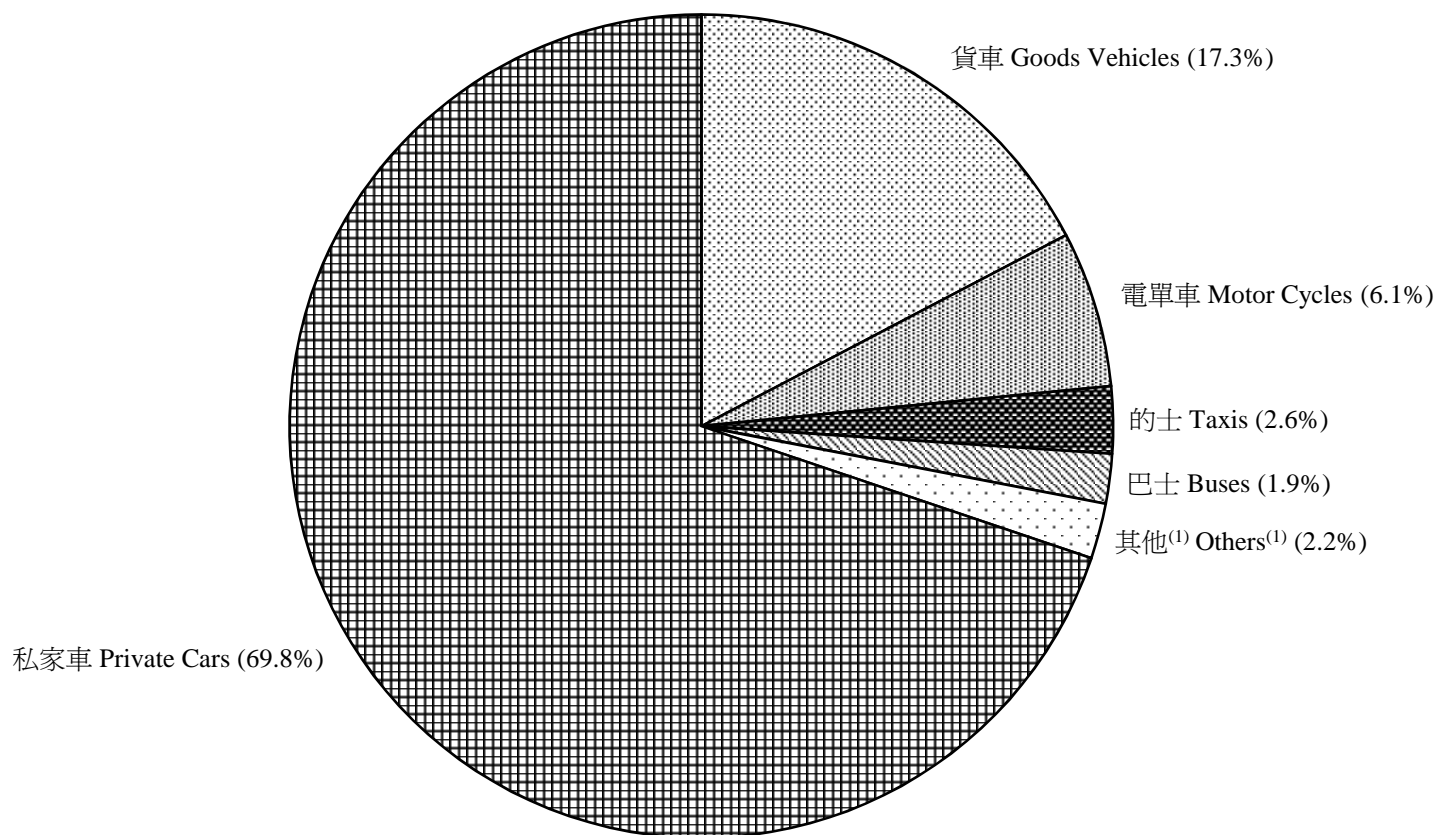

圖 4.1 - 按車輛類別劃分的領牌機動車輛數字 (二零一四年二月)
Chart 4.1 - Licensing of Motorised Vehicles by Type (February 2014)

2014/02

註： (1) 包括特別用途車輛、小巴及政府車輛。

Note: (1) Including special purpose vehicles, light buses and government vehicles.