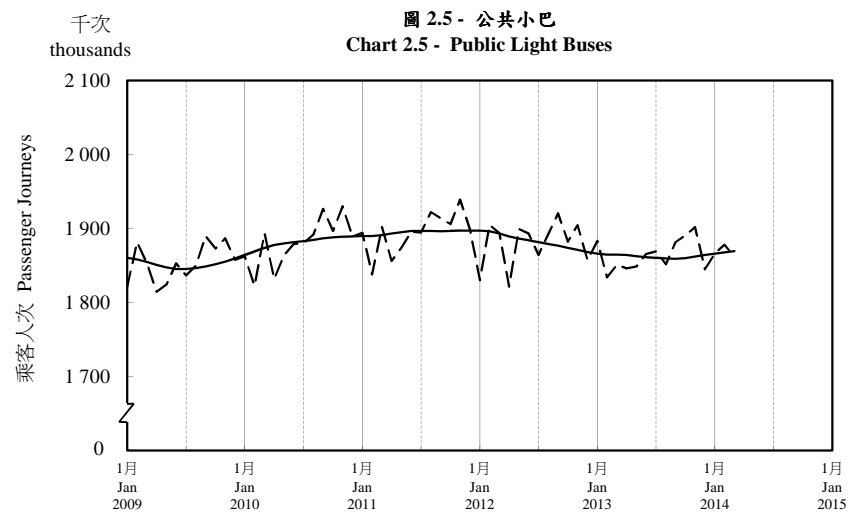

按月劃分的平均每日乘客人次趨勢 Trend of Average Daily Passenger Journeys by Month

2014/03

註：(1) 包括港鐵線路、機場快線及輕鐵。
Note: (1) Including MTR Lines, Airport Express Line and Light Rail.

--- 平均每日 Average Daily
—— 趨勢 Trend

趨勢：以「X-12自迴歸-求和-移動平均」方法估算
Trend : Estimated by X-12 ARIMA Method