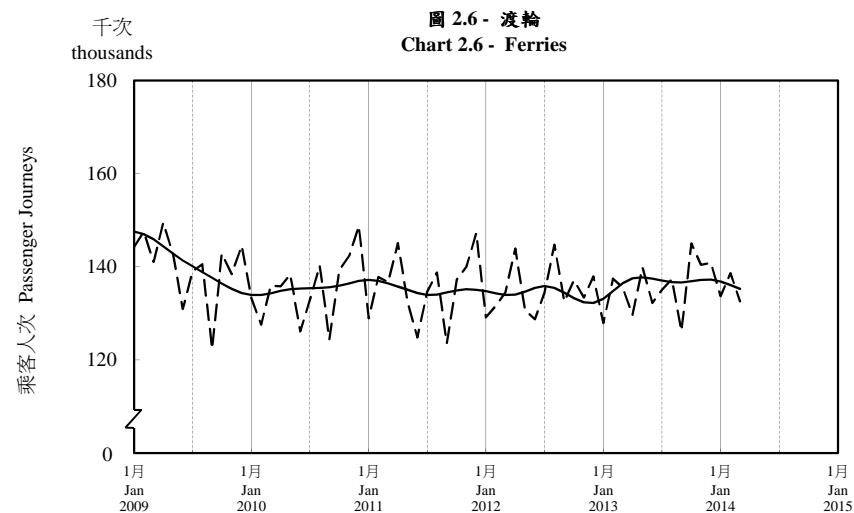

按月劃分的平均每日乘客人次趨勢 Trend of Average Daily Passenger Journeys by Month

2014/03

註：(1) 包括港鐵線路、機場快線及輕鐵。
Note: (1) Including MTR Lines, Airport Express Line and Light Rail.

--- 平均每日 Average Daily
—— 趨勢 Trend

趨勢：以「X-12自迴歸-求和-移動平均」方法估算
Trend : Estimated by X-12 ARIMA Method