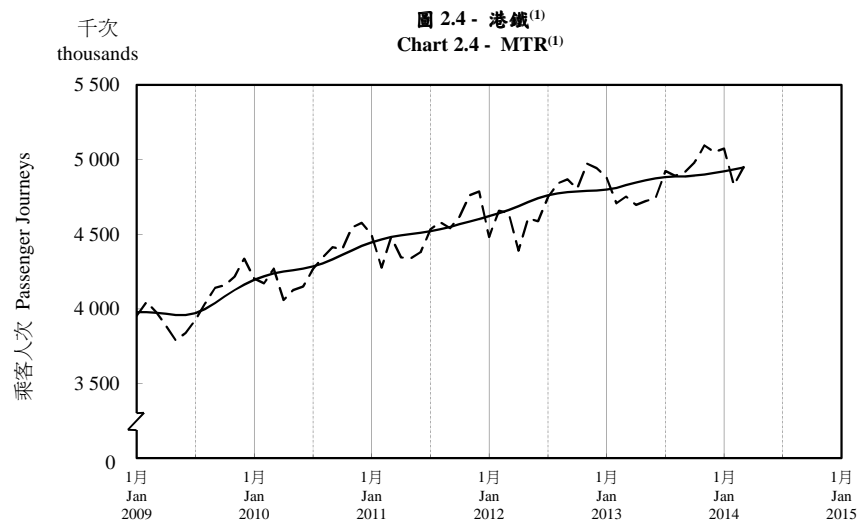

按月劃分的平均每日乘客人次趨勢 Trend of Average Daily Passenger Journeys by Month

2014/03

註：(1) 包括港鐵線路、機場快線及輕鐵。
Note: (1) Including MTR Lines, Airport Express Line and Light Rail.

--- 平均每日 Average Daily
—— 趨勢 Trend

趨勢：以「X-12自迴歸-求和-移動平均」方法估算
Trend : Estimated by X-12 ARIMA Method