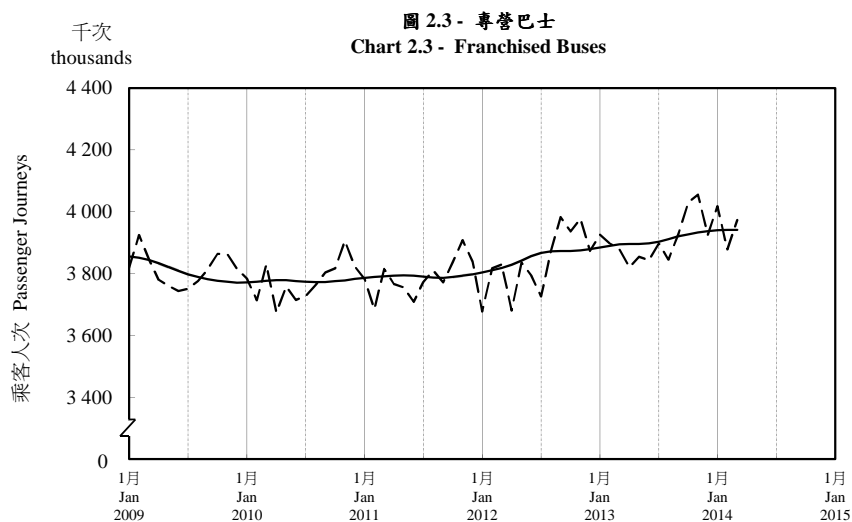

按月劃分的平均每日乘客人次趨勢 Trend of Average Daily Passenger Journeys by Month

2014/03

註：(1) 包括港鐵線路、機場快線及輕鐵。
Note: (1) Including MTR Lines, Airport Express Line and Light Rail.

--- 平均每日 Average Daily
—— 趨勢 Trend

趨勢：以「X-12自迴歸-求和-移動平均」方法估算
Trend : Estimated by X-12 ARIMA Method