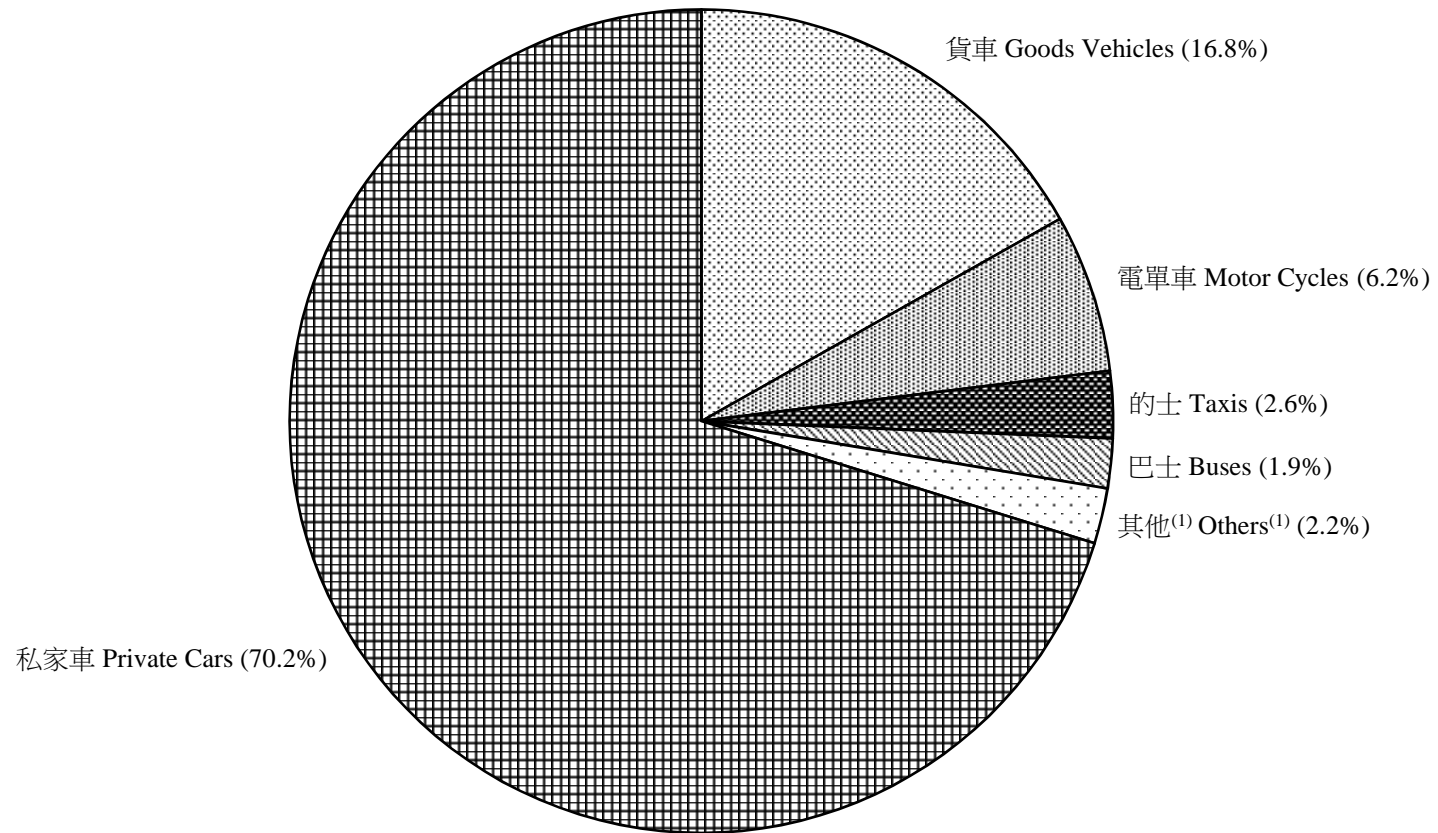

圖 4.1 - 按車輛類別劃分的領牌機動車輛數字 (二零一四年四月)
Chart 4.1 - Licensing of Motorised Vehicles by Type (April 2014)

2014/04

註：(1) 包括特別用途車輛、小巴及政府車輛。

Note: (1) Including special purpose vehicles, light buses and government vehicles.