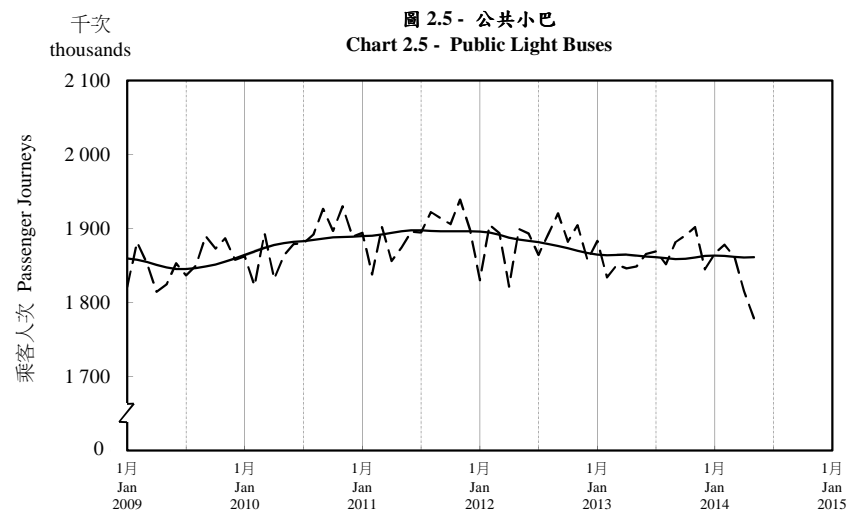

按月劃分的平均每日乘客人次趨勢 Trend of Average Daily Passenger Journeys by Month

2014/05

註：(1) 包括港鐵線路、機場快線及輕鐵。
Note: (1) Including MTR Lines, Airport Express Line and Light Rail.

--- 平均每日 Average Daily
—— 趨勢 Trend

趨勢：以「X-12自迴歸-求和-移動平均」方法估算
Trend : Estimated by X-12 ARIMA Method