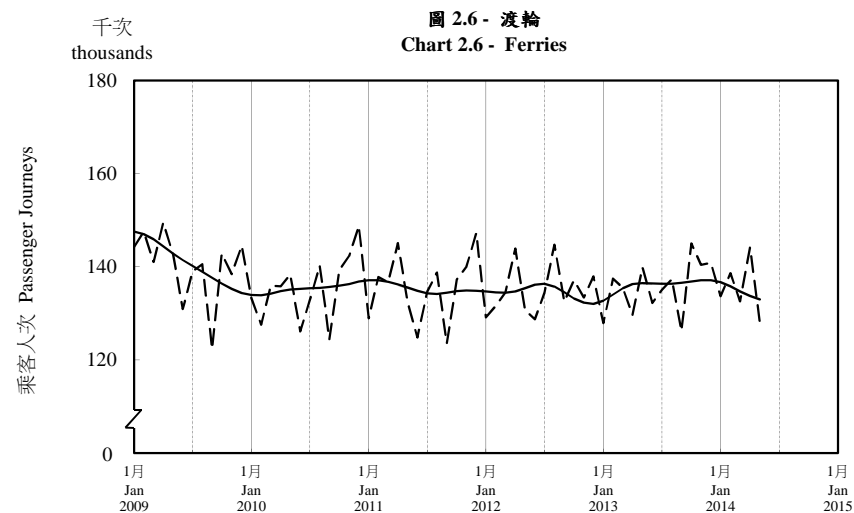

按月劃分的平均每日乘客人次趨勢 Trend of Average Daily Passenger Journeys by Month

2014/05

註：(1) 包括港鐵線路、機場快線及輕鐵。
Note: (1) Including MTR Lines, Airport Express Line and Light Rail.

--- 平均每日 Average Daily
—— 趨勢 Trend

趨勢：以「X-12自迴歸-求和-移動平均」方法估算
Trend : Estimated by X-12 ARIMA Method