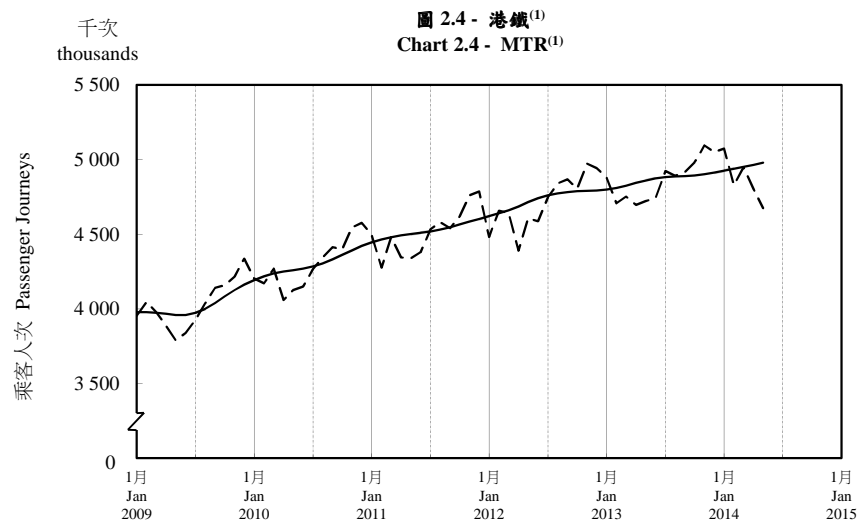

按月劃分的平均每日乘客人次趨勢 Trend of Average Daily Passenger Journeys by Month

2014/05

註：(1) 包括港鐵線路、機場快線及輕鐵。
Note: (1) Including MTR Lines, Airport Express Line and Light Rail.

--- 平均每日 Average Daily
—— 趨勢 Trend

趨勢：以「X-12自迴歸-求和-移動平均」方法估算
Trend : Estimated by X-12 ARIMA Method