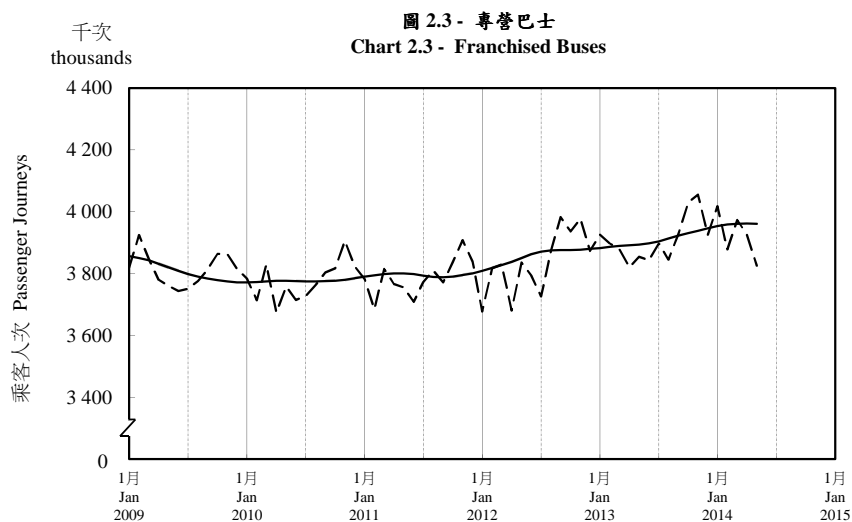

按月劃分的平均每日乘客人次趨勢 Trend of Average Daily Passenger Journeys by Month

2014/05

註：(1) 包括港鐵線路、機場快線及輕鐵。
Note: (1) Including MTR Lines, Airport Express Line and Light Rail.

--- 平均每日 Average Daily
—— 趨勢 Trend

趨勢：以「X-12自迴歸-求和-移動平均」方法估算
Trend : Estimated by X-12 ARIMA Method