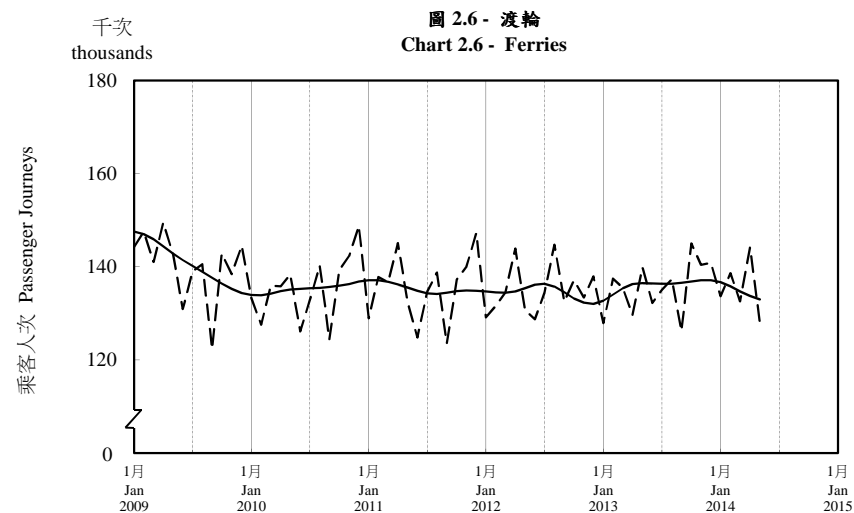

按月劃分的平均每日乘客人次趨勢 Trend of Average Daily Passenger Journeys by Month

2014/05

註：(1) 包括港鐵線路、機場快線及輕鐵。
Note: (1) Including MTR Lines, Airport Express Line and Light Rail.

--- 平均每日 Average Daily
—— 趨勢 Trend

趨勢：以「X-12自迴歸-求和-移動平均」方法估算
Trend: Estimated by X-12 ARIMA Method