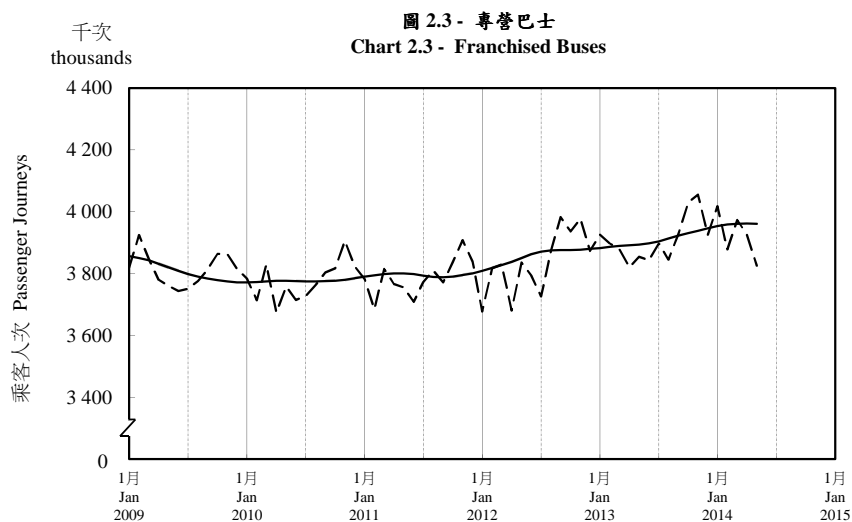

按月劃分的平均每日乘客人次趨勢 Trend of Average Daily Passenger Journeys by Month

2014/05

註：(1) 包括港鐵線路、機場快線及輕鐵。
Note: (1) Including MTR Lines, Airport Express Line and Light Rail.

--- 平均每日 Average Daily
—— 趨勢 Trend

趨勢：以「X-12自迴歸-求和-移動平均」方法估算
Trend: Estimated by X-12 ARIMA Method