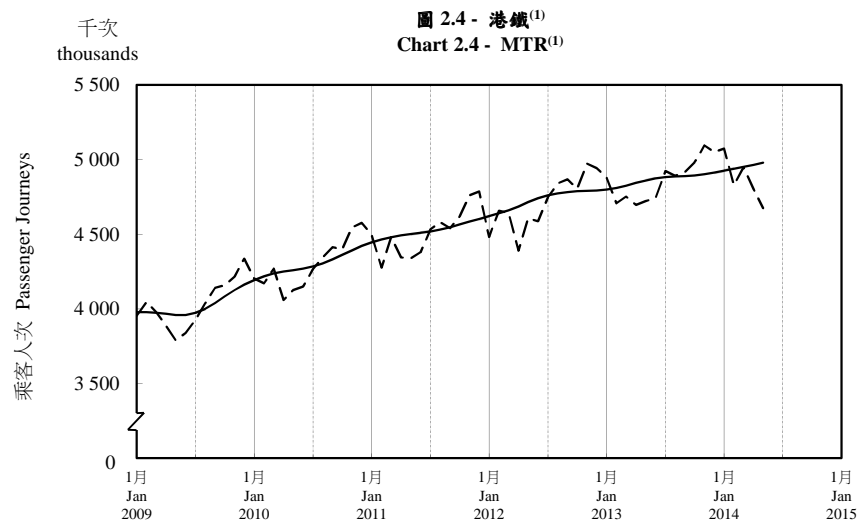

按月劃分的平均每日乘客人次趨勢 Trend of Average Daily Passenger Journeys by Month

2014/05

註：(1) 包括港鐵線路、機場快線及輕鐵。
Note: (1) Including MTR Lines, Airport Express Line and Light Rail.

--- 平均每日 Average Daily
—— 趨勢 Trend

趨勢：以「X-12自迴歸-求和-移動平均」方法估算
Trend: Estimated by X-12 ARIMA Method