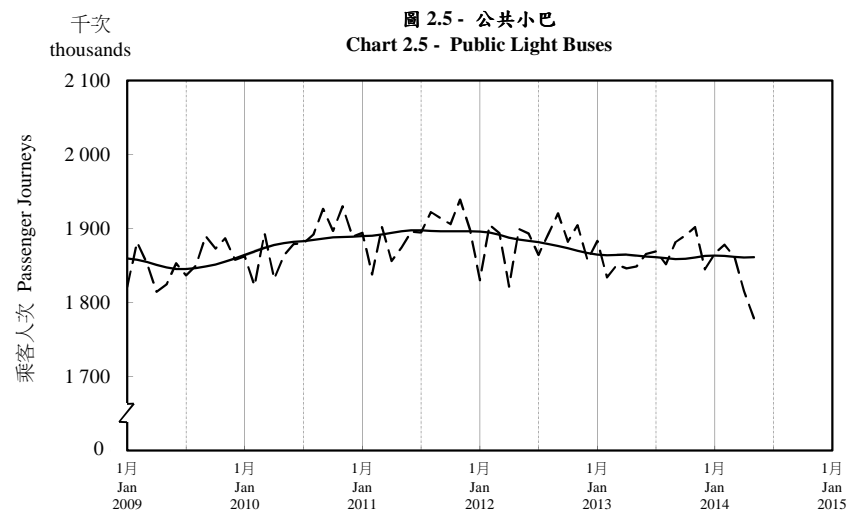

按月劃分的平均每日乘客人次趨勢 Trend of Average Daily Passenger Journeys by Month

2014/05

註：(1) 包括港鐵線路、機場快線及輕鐵。
Note: (1) Including MTR Lines, Airport Express Line and Light Rail.

--- 平均每日 Average Daily
—— 趨勢 Trend

趨勢：以「X-12自迴歸-求和-移動平均」方法估算
Trend: Estimated by X-12 ARIMA Method