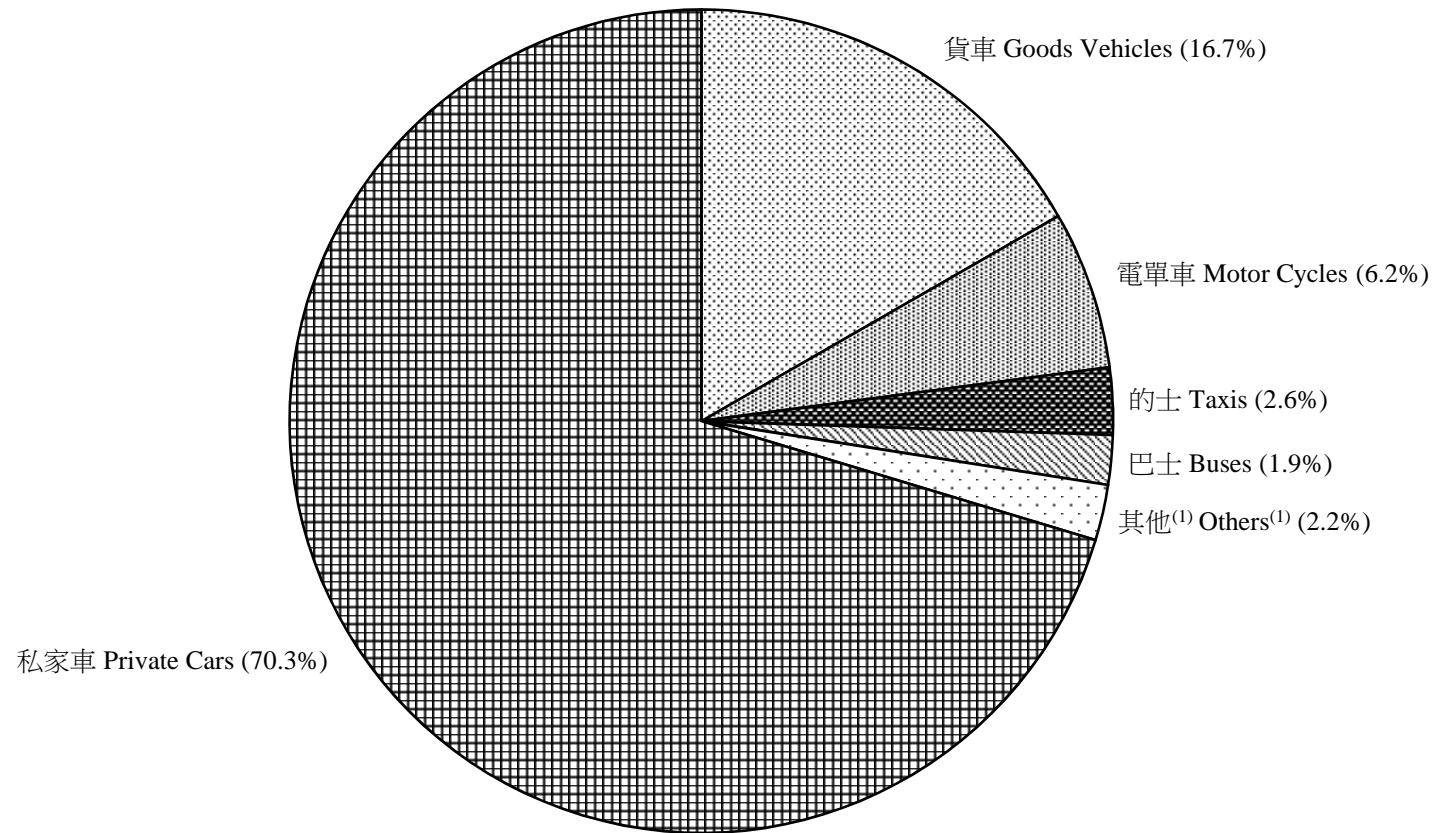

圖 4.1 - 按車輛類別劃分的領牌機動車輛數字 (二零一四年五月)  
Chart 4.1 - Licensing of Motorised Vehicles by Type (May 2014)

2014/05

註：(1) 包括特別用途車輛、小巴及政府車輛。

Note: (1) Including special purpose vehicles, light buses and government vehicles.