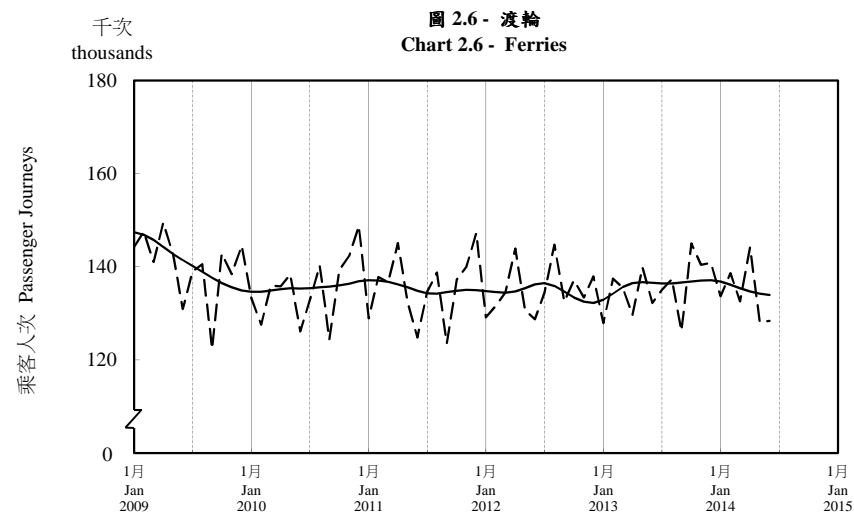

按月劃分的平均每日乘客人次趨勢 Trend of Average Daily Passenger Journeys by Month

2014/06

註：(1) 包括港鐵線路、機場快線及輕鐵。
Note: (1) Including MTR Lines, Airport Express Line and Light Rail.

--- 平均每日 Average Daily
—— 趨勢 Trend

趨勢：以「X-12自迴歸-求和-移動平均」方法估算
Trend : Estimated by X-12 ARIMA Method