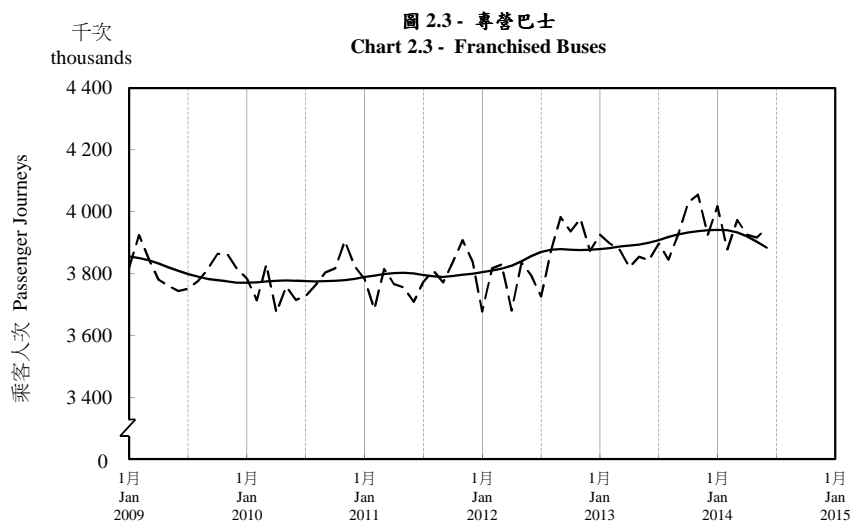

按月劃分的平均每日乘客人次趨勢 Trend of Average Daily Passenger Journeys by Month

2014/06

註：(1) 包括港鐵線路、機場快線及輕鐵。
Note: (1) Including MTR Lines, Airport Express Line and Light Rail.

--- 平均每日 Average Daily
—— 趨勢 Trend

趨勢：以「X-12自迴歸-求和-移動平均」方法估算
Trend : Estimated by X-12 ARIMA Method