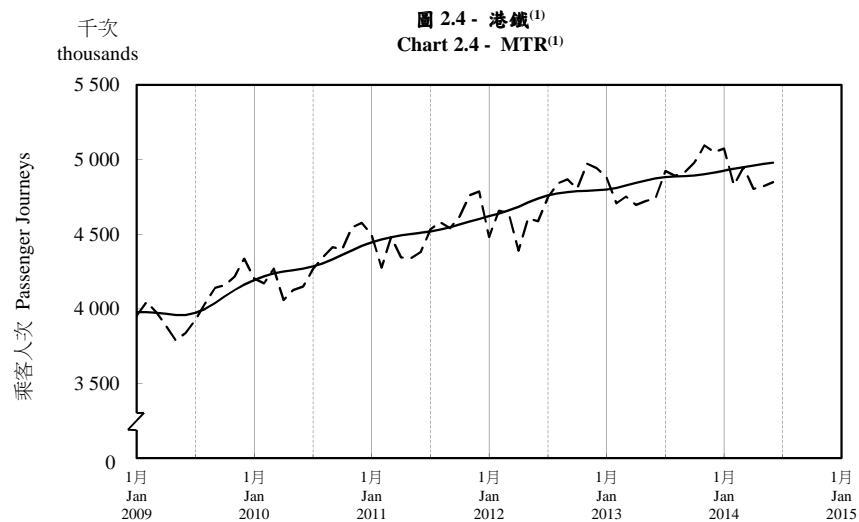

按月劃分的平均每日乘客人次趨勢 Trend of Average Daily Passenger Journeys by Month

2014/06

註：(1) 包括港鐵線路、機場快線及輕鐵。
Note: (1) Including MTR Lines, Airport Express Line and Light Rail.

--- 平均每日 Average Daily
—— 趨勢 Trend

趨勢：以「X-12自迴歸-求和-移動平均」方法估算
Trend : Estimated by X-12 ARIMA Method