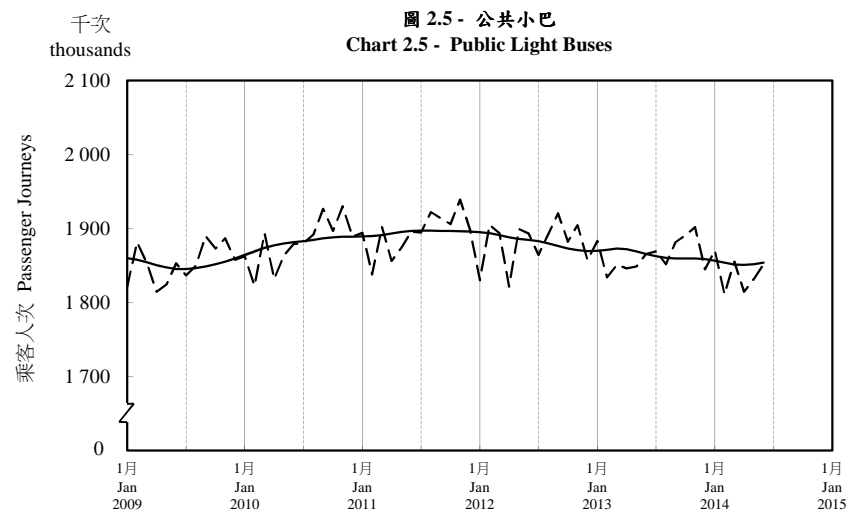

按月劃分的平均每日乘客人次趨勢 Trend of Average Daily Passenger Journeys by Month

2014/06

註：(1) 包括港鐵線路、機場快線及輕鐵。
Note: (1) Including MTR Lines, Airport Express Line and Light Rail.

--- 平均每日 Average Daily
—— 趨勢 Trend

趨勢：以「X-12自迴歸-求和-移動平均」方法估算
Trend : Estimated by X-12 ARIMA Method