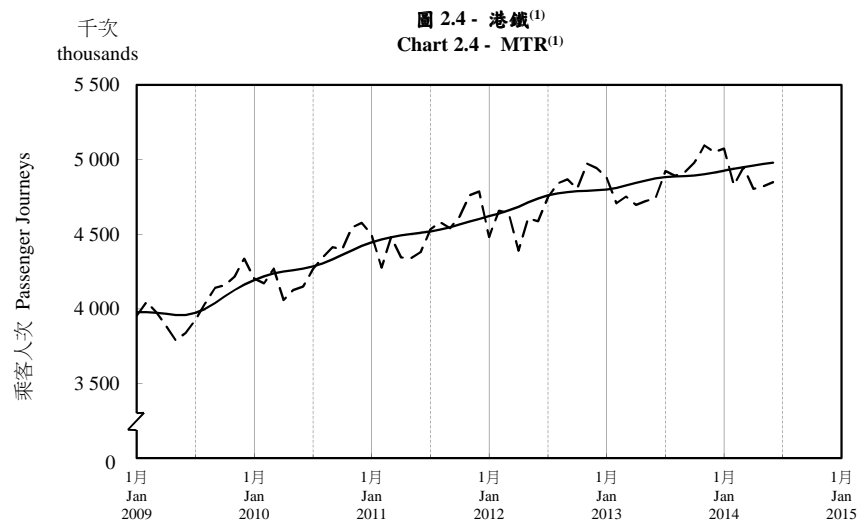

按月劃分的平均每日乘客人次趨勢 Trend of Average Daily Passenger Journeys by Month

2014/06

註：(1) 包括港鐵線路、機場快線及輕鐵。
Note: (1) Including MTR Lines, Airport Express Line and Light Rail.

--- 平均每日 Average Daily
—— 趨勢 Trend

趨勢：以「X-12自迴歸-求和-移動平均」方法估算
Trend: Estimated by X-12 ARIMA Method