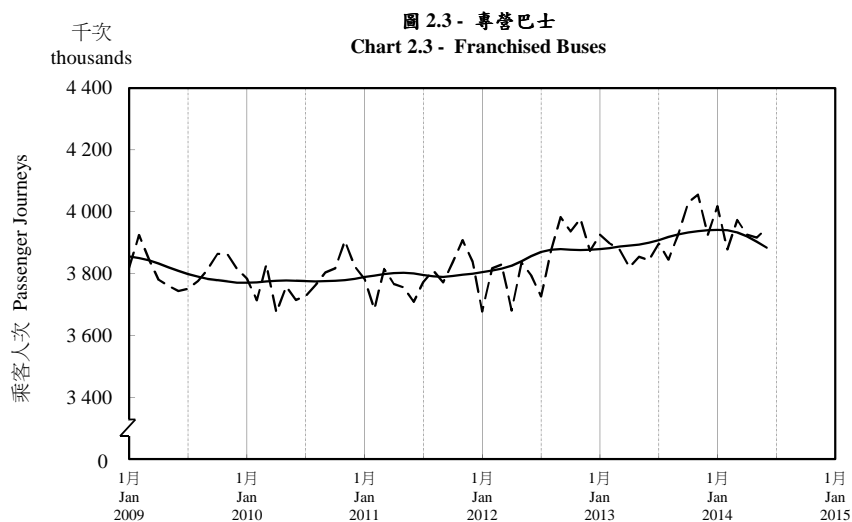

按月劃分的平均每日乘客人次趨勢 Trend of Average Daily Passenger Journeys by Month

2014/06

註：(1) 包括港鐵線路、機場快線及輕鐵。
Note: (1) Including MTR Lines, Airport Express Line and Light Rail.

--- 平均每日 Average Daily
—— 趨勢 Trend

趨勢：以「X-12自迴歸-求和-移動平均」方法估算
Trend: Estimated by X-12 ARIMA Method