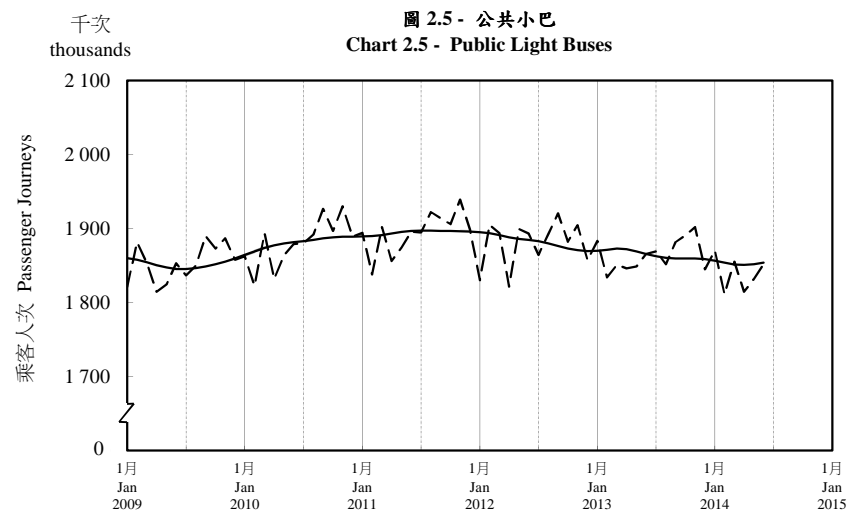

按月劃分的平均每日乘客人次趨勢 Trend of Average Daily Passenger Journeys by Month

2014/06

註：(1) 包括港鐵線路、機場快線及輕鐵。
Note: (1) Including MTR Lines, Airport Express Line and Light Rail.

--- 平均每日 Average Daily
—— 趨勢 Trend

趨勢：以「X-12自迴歸-求和-移動平均」方法估算
Trend: Estimated by X-12 ARIMA Method