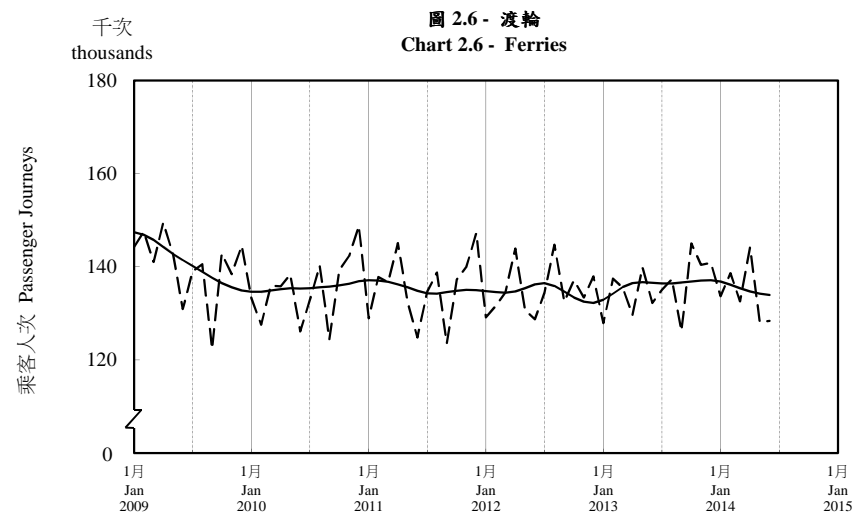

按月劃分的平均每日乘客人次趨勢 Trend of Average Daily Passenger Journeys by Month

2014/06

註：(1) 包括港鐵線路、機場快線及輕鐵。
Note: (1) Including MTR Lines, Airport Express Line and Light Rail.

--- 平均每日 Average Daily
—— 趨勢 Trend

趨勢：以「X-12自迴歸-求和-移動平均」方法估算
Trend: Estimated by X-12 ARIMA Method