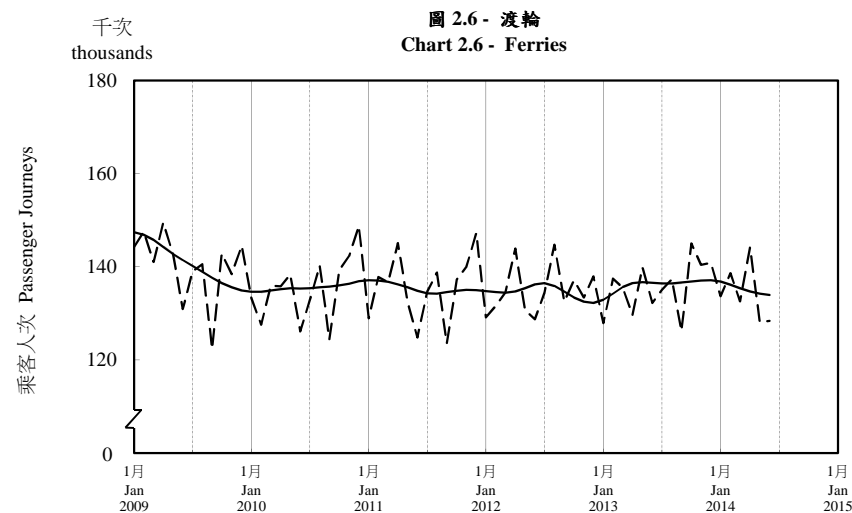

按月劃分的平均每日乘客人次趨勢 Trend of Average Daily Passenger Journeys by Month

2014/06

註：(1) 包括港鐵線路、機場快線及輕鐵。
Note: (1) Including MTR Lines, Airport Express Line and Light Rail.

--- 平均每日 Average Daily
—— 趨勢 Trend

趨勢：以「X-12自迴歸-求和-移動平均」方法估算
Trend : Estimated by X-12 ARIMA Method