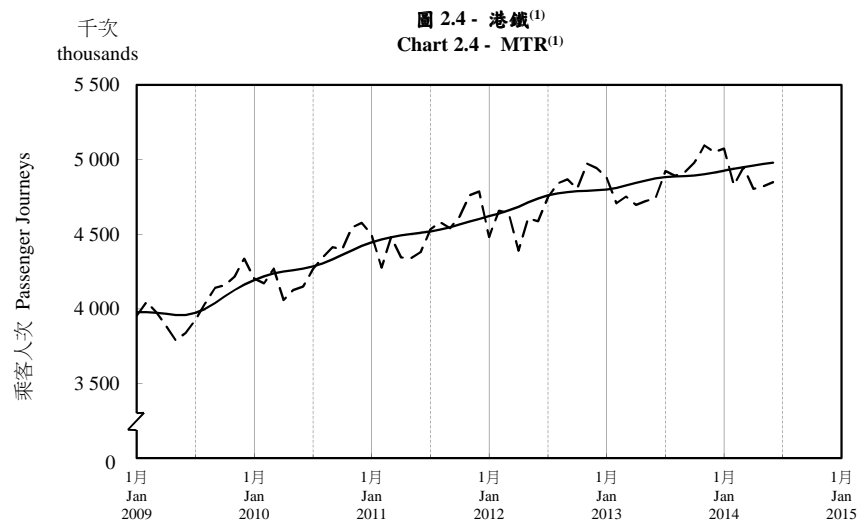

## 按月劃分的平均每日乘客人次趨勢 Trend of Average Daily Passenger Journeys by Month

2014/06

註：(1) 包括港鐵線路、機場快線及輕鐵。  
Note: (1) Including MTR Lines, Airport Express Line and Light Rail.

--- 平均每日 Average Daily  
—— 趨勢 Trend

趨勢：以「X-12自迴歸-求和-移動平均」方法估算  
Trend : Estimated by X-12 ARIMA Method