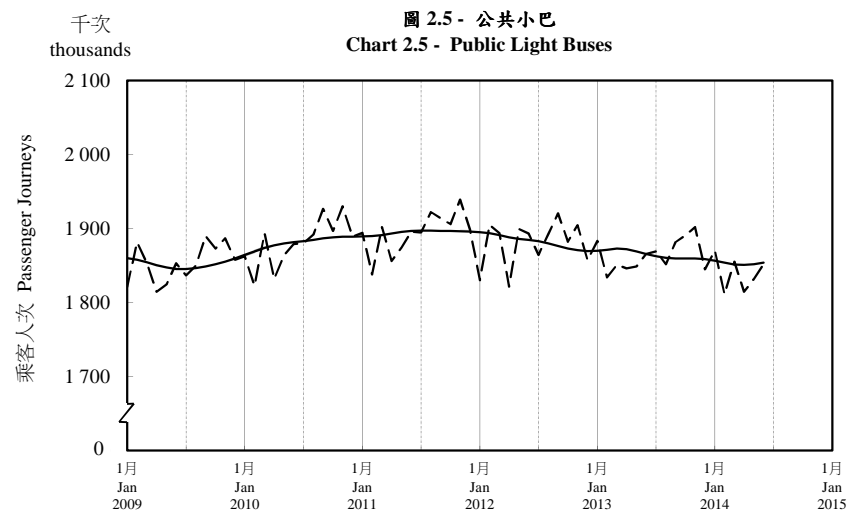

## 按月劃分的平均每日乘客人次趨勢 Trend of Average Daily Passenger Journeys by Month

2014/06

註：(1) 包括港鐵線路、機場快線及輕鐵。  
Note: (1) Including MTR Lines, Airport Express Line and Light Rail.

--- 平均每日 Average Daily  
—— 趨勢 Trend

趨勢：以「X-12自迴歸-求和-移動平均」方法估算  
Trend : Estimated by X-12 ARIMA Method