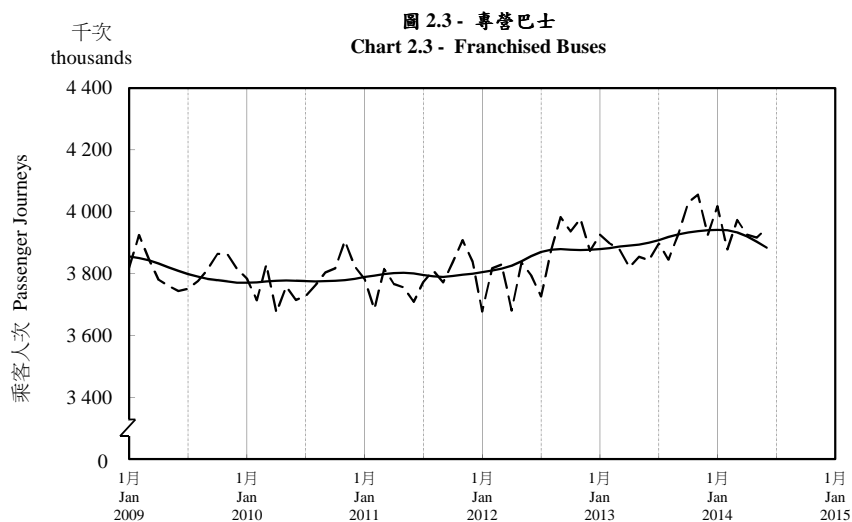

## 按月劃分的平均每日乘客人次趨勢 Trend of Average Daily Passenger Journeys by Month

2014/06

註：(1) 包括港鐵線路、機場快線及輕鐵。  
Note: (1) Including MTR Lines, Airport Express Line and Light Rail.

--- 平均每日 Average Daily  
—— 趨勢 Trend

趨勢：以「X-12自迴歸-求和-移動平均」方法估算  
Trend : Estimated by X-12 ARIMA Method