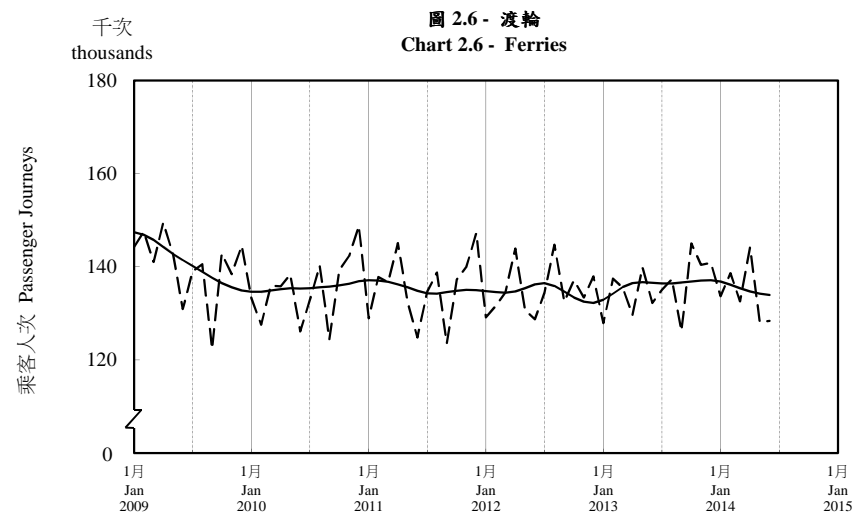

## 按月劃分的平均每日乘客人次趨勢 Trend of Average Daily Passenger Journeys by Month

2014/06

註：(1) 包括港鐵線路、機場快線及輕鐵。  
Note: (1) Including MTR Lines, Airport Express Line and Light Rail.

--- 平均每日 Average Daily  
—— 趨勢 Trend

趨勢：以「X-12自迴歸-求和-移動平均」方法估算  
Trend : Estimated by X-12 ARIMA Method