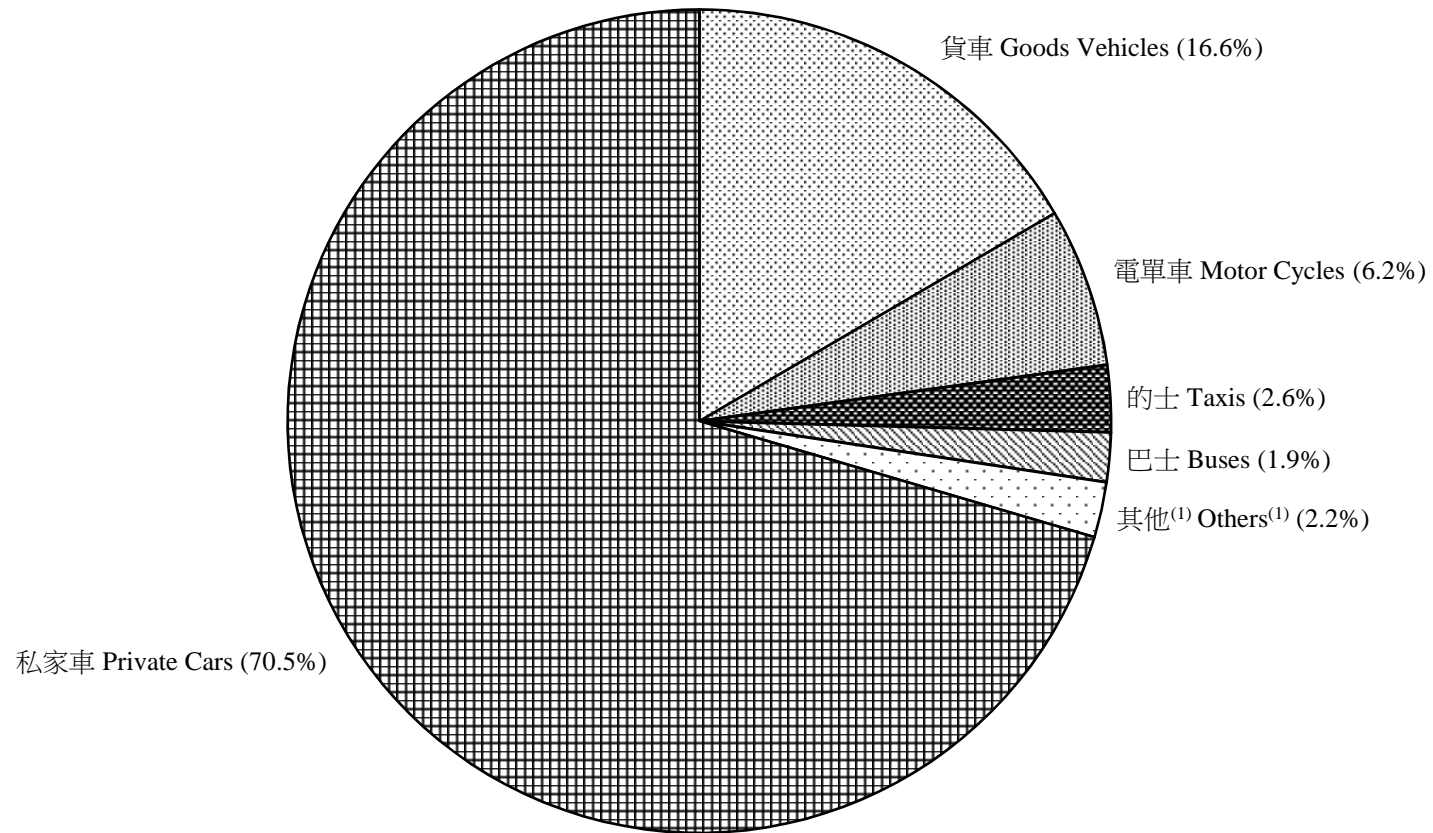

圖 4.1 - 按車輛類別劃分的領牌機動車輛數字 (二零一四年六月)
Chart 4.1 - Licensing of Motorised Vehicles by Type (June 2014)

2014/06

註：(1) 包括特別用途車輛、小巴及政府車輛。

Note: (1) Including special purpose vehicles, light buses and government vehicles.