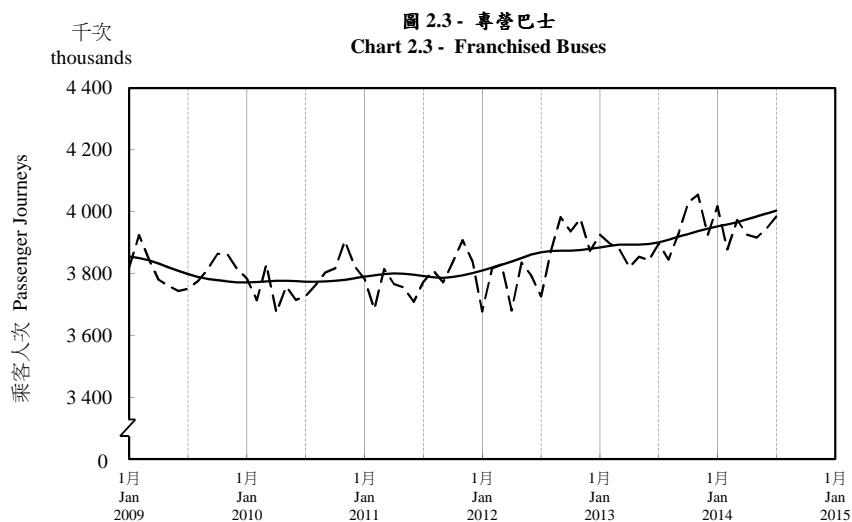

按月劃分的平均每日乘客人次趨勢 Trend of Average Daily Passenger Journeys by Month

2014/07

註：(1) 包括港鐵線路、機場快線及輕鐵。
Note: (1) Including MTR Lines, Airport Express Line and Light Rail.

--- 平均每日 Average Daily
—— 趨勢 Trend

趨勢：以「X-12自迴歸-求和-移動平均」方法估算
Trend : Estimated by X-12 ARIMA Method