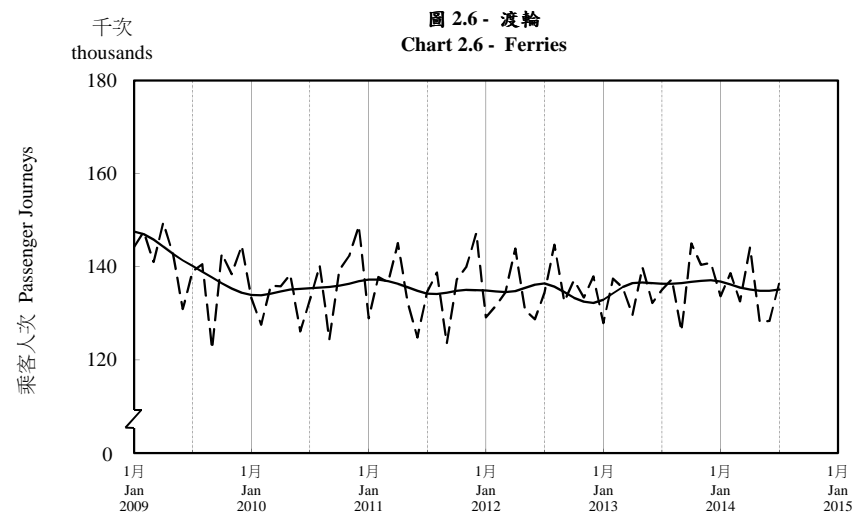

按月劃分的平均每日乘客人次趨勢 Trend of Average Daily Passenger Journeys by Month

2014/07

註：(1) 包括港鐵線路、機場快線及輕鐵。
Note: (1) Including MTR Lines, Airport Express Line and Light Rail.

--- 平均每日 Average Daily
—— 趨勢 Trend

趨勢：以「X-12自迴歸-求和-移動平均」方法估算
Trend : Estimated by X-12 ARIMA Method