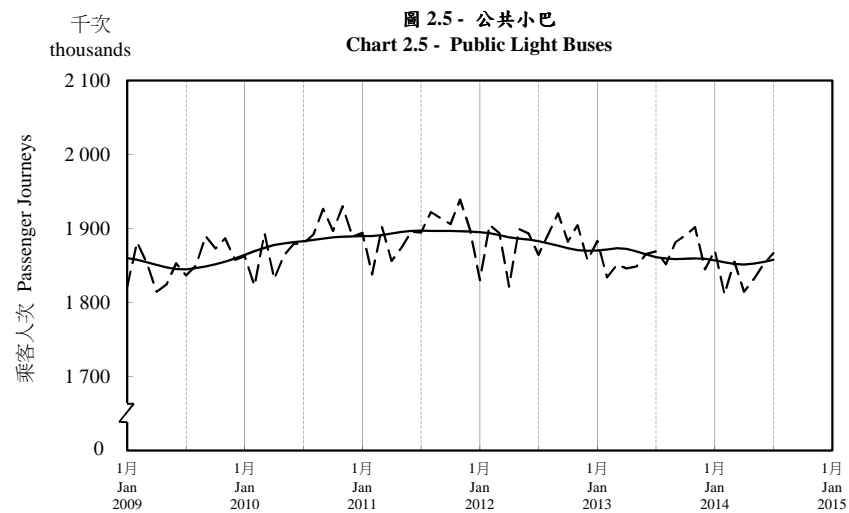

按月劃分的平均每日乘客人次趨勢 Trend of Average Daily Passenger Journeys by Month

2014/07

註：(1) 包括港鐵線路、機場快線及輕鐵。
Note: (1) Including MTR Lines, Airport Express Line and Light Rail.

--- 平均每日 Average Daily
—— 趨勢 Trend

趨勢：以「X-12自迴歸-求和-移動平均」方法估算
Trend : Estimated by X-12 ARIMA Method