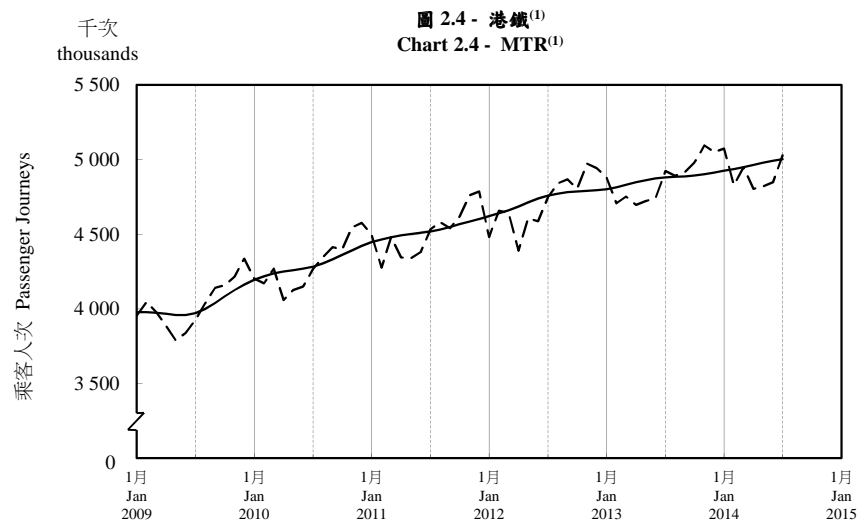

按月劃分的平均每日乘客人次趨勢 Trend of Average Daily Passenger Journeys by Month

2014/07

註：(1) 包括港鐵線路、機場快線及輕鐵。
Note: (1) Including MTR Lines, Airport Express Line and Light Rail.

--- 平均每日 Average Daily
—— 趨勢 Trend

趨勢：以「X-12自迴歸-求和-移動平均」方法估算
Trend : Estimated by X-12 ARIMA Method