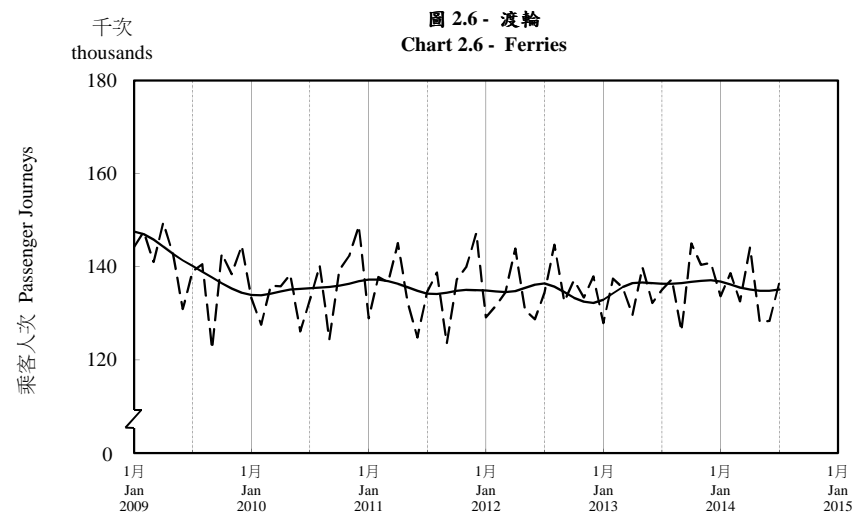

## 按月劃分的平均每日乘客人次趨勢 Trend of Average Daily Passenger Journeys by Month

2014/07

註：(1) 包括港鐵線路、機場快線及輕鐵。  
Note: (1) Including MTR Lines, Airport Express Line and Light Rail.

--- 平均每日 Average Daily  
—— 趨勢 Trend

趨勢：以「X-12自迴歸-求和-移動平均」方法估算  
Trend : Estimated by X-12 ARIMA Method