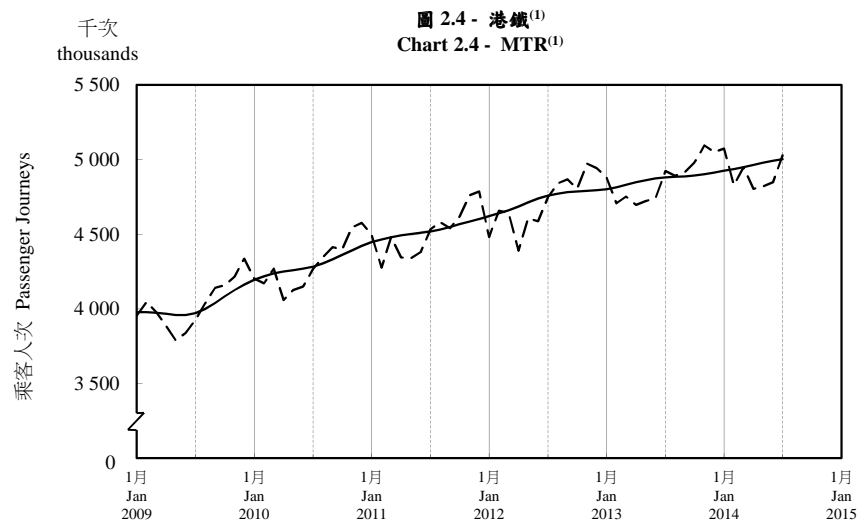

## 按月劃分的平均每日乘客人次趨勢 Trend of Average Daily Passenger Journeys by Month

2014/07

註：(1) 包括港鐵線路、機場快線及輕鐵。  
Note: (1) Including MTR Lines, Airport Express Line and Light Rail.

--- 平均每日 Average Daily  
—— 趨勢 Trend

趨勢：以「X-12自迴歸-求和-移動平均」方法估算  
Trend : Estimated by X-12 ARIMA Method