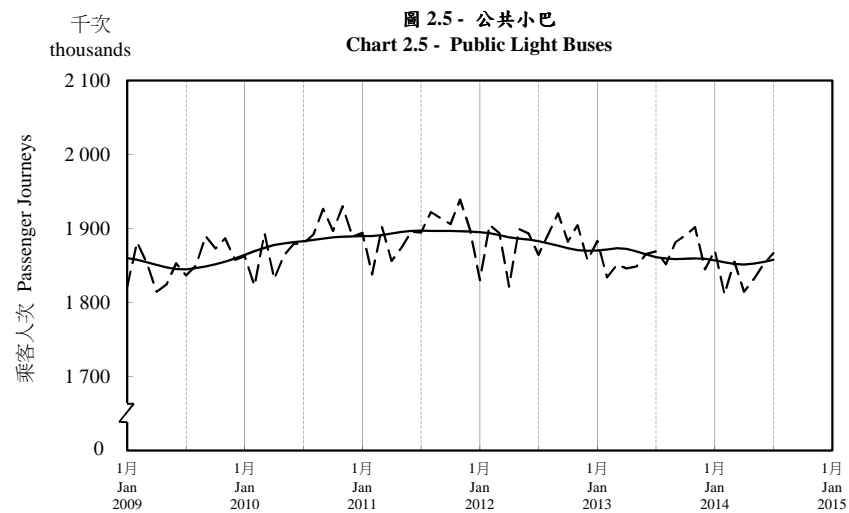

## 按月劃分的平均每日乘客人次趨勢 Trend of Average Daily Passenger Journeys by Month

2014/07

註：(1) 包括港鐵線路、機場快線及輕鐵。  
Note: (1) Including MTR Lines, Airport Express Line and Light Rail.

--- 平均每日 Average Daily  
—— 趨勢 Trend

趨勢：以「X-12自迴歸-求和-移動平均」方法估算  
Trend : Estimated by X-12 ARIMA Method