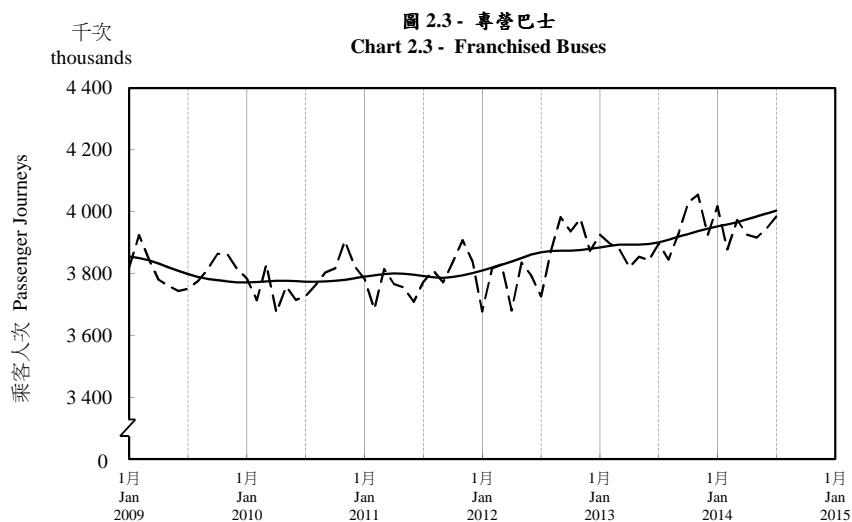

## 按月劃分的平均每日乘客人次趨勢 Trend of Average Daily Passenger Journeys by Month

2014/07

註：(1) 包括港鐵線路、機場快線及輕鐵。  
Note: (1) Including MTR Lines, Airport Express Line and Light Rail.

--- 平均每日 Average Daily  
—— 趨勢 Trend

趨勢：以「X-12自迴歸-求和-移動平均」方法估算  
Trend : Estimated by X-12 ARIMA Method