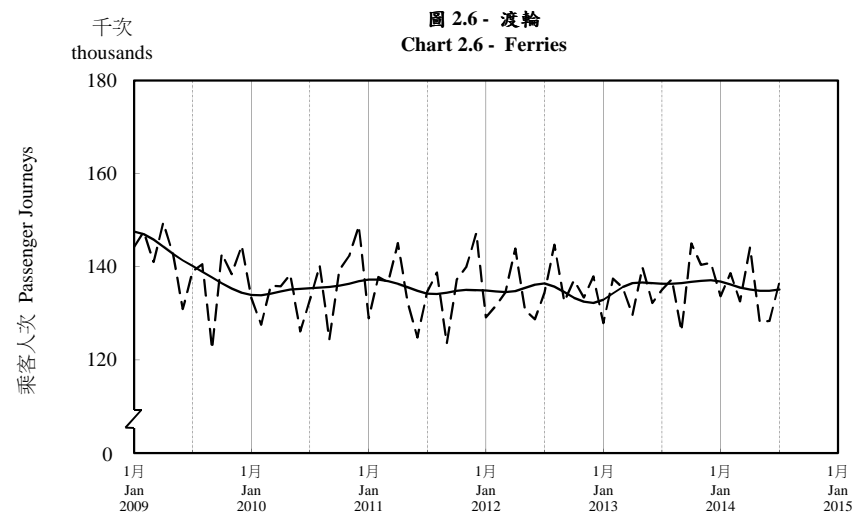

按月劃分的平均每日乘客人次趨勢 Trend of Average Daily Passenger Journeys by Month

2014/07

註：(1) 包括港鐵線路、機場快線及輕鐵。
Note: (1) Including MTR Lines, Airport Express Line and Light Rail.

--- 平均每日 Average Daily
—— 趨勢 Trend

趨勢：以「X-12自迴歸-求和-移動平均」方法估算
Trend: Estimated by X-12 ARIMA Method