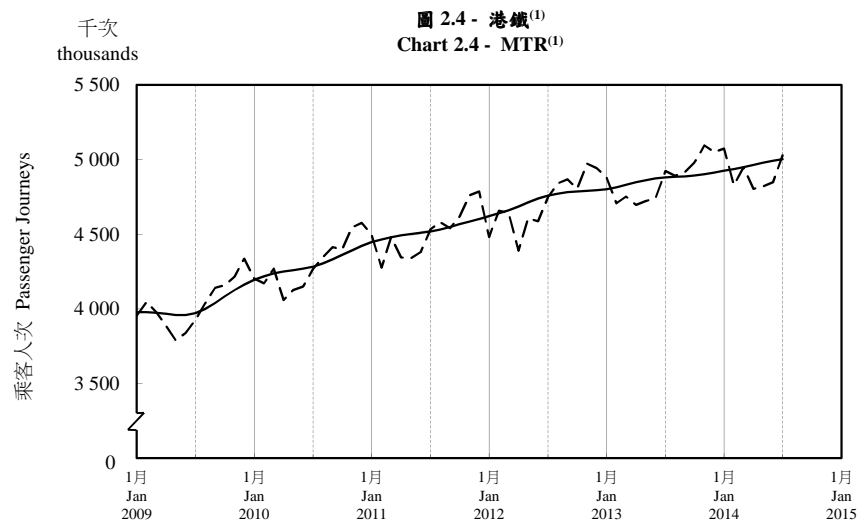

按月劃分的平均每日乘客人次趨勢 Trend of Average Daily Passenger Journeys by Month

2014/07

註：(1) 包括港鐵線路、機場快線及輕鐵。
Note: (1) Including MTR Lines, Airport Express Line and Light Rail.

--- 平均每日 Average Daily
—— 趨勢 Trend

趨勢：以「X-12自迴歸-求和-移動平均」方法估算
Trend: Estimated by X-12 ARIMA Method