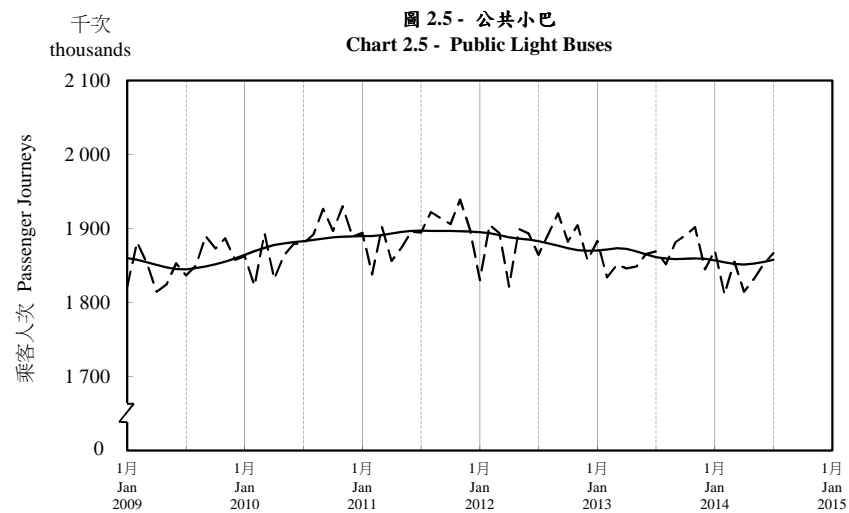

按月劃分的平均每日乘客人次趨勢 Trend of Average Daily Passenger Journeys by Month

2014/07

註：(1) 包括港鐵線路、機場快線及輕鐵。
Note: (1) Including MTR Lines, Airport Express Line and Light Rail.

--- 平均每日 Average Daily
—— 趨勢 Trend

趨勢：以「X-12自迴歸-求和-移動平均」方法估算
Trend: Estimated by X-12 ARIMA Method