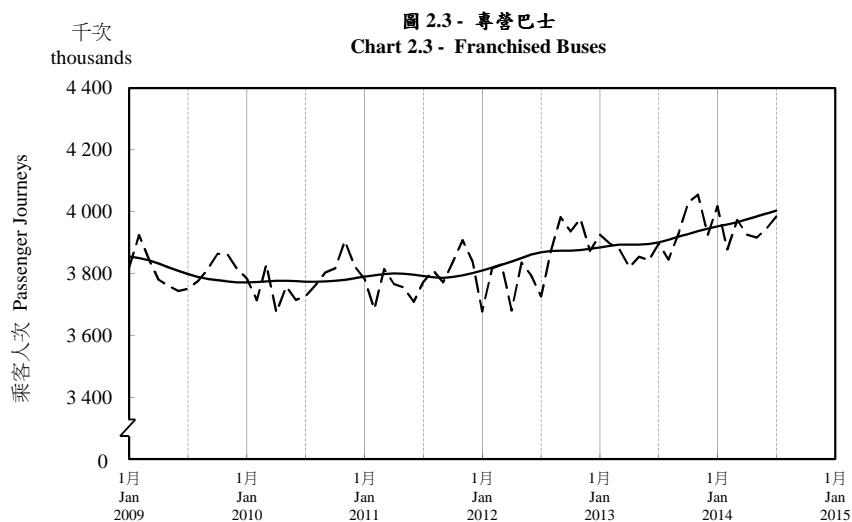

按月劃分的平均每日乘客人次趨勢 Trend of Average Daily Passenger Journeys by Month

2014/07

註：(1) 包括港鐵線路、機場快線及輕鐵。
Note: (1) Including MTR Lines, Airport Express Line and Light Rail.

--- 平均每日 Average Daily
—— 趨勢 Trend

趨勢：以「X-12自迴歸-求和-移動平均」方法估算
Trend: Estimated by X-12 ARIMA Method