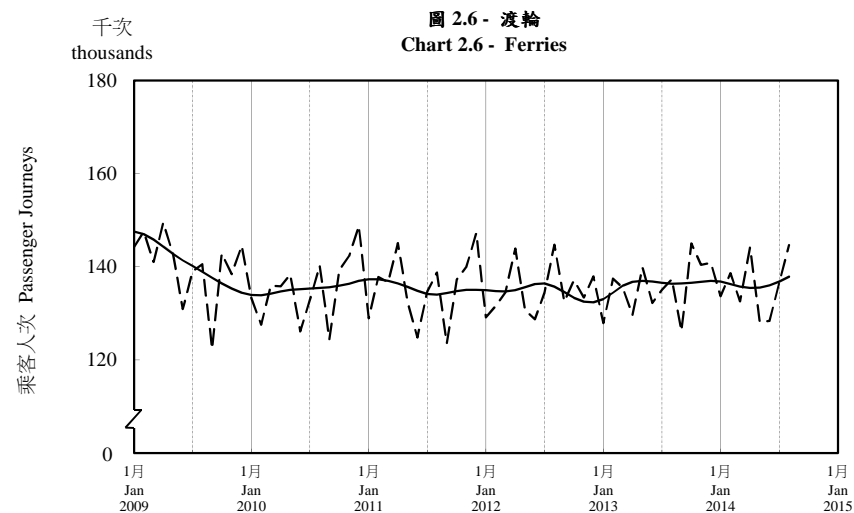

按月劃分的平均每日乘客人次趨勢 Trend of Average Daily Passenger Journeys by Month

2014/08

註：(1) 包括港鐵線路、機場快線及輕鐵。
Note: (1) Including MTR Lines, Airport Express Line and Light Rail.

--- 平均每日 Average Daily
—— 趨勢 Trend

趨勢：以「X-12自迴歸-求和-移動平均」方法估算
Trend : Estimated by X-12 ARIMA Method