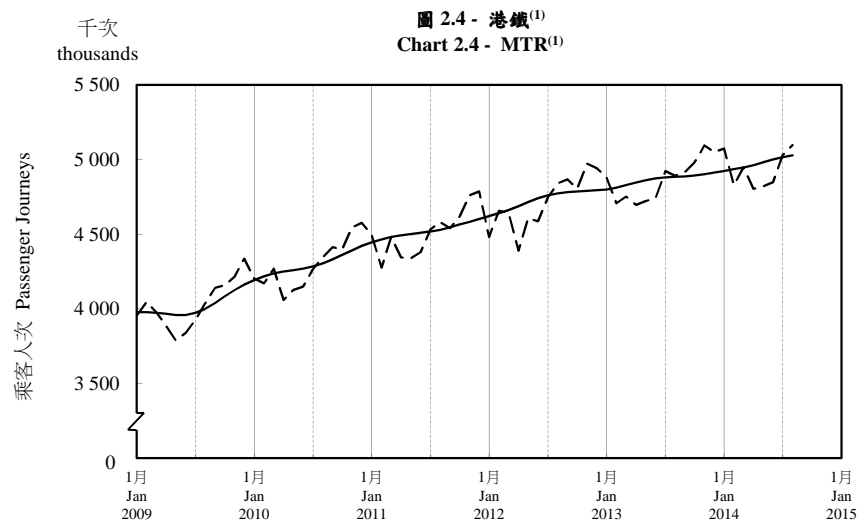

按月劃分的平均每日乘客人次趨勢 Trend of Average Daily Passenger Journeys by Month

2014/08

註：(1) 包括港鐵線路、機場快線及輕鐵。
Note: (1) Including MTR Lines, Airport Express Line and Light Rail.

--- 平均每日 Average Daily
—— 趨勢 Trend

趨勢：以「X-12自迴歸-求和-移動平均」方法估算
Trend : Estimated by X-12 ARIMA Method