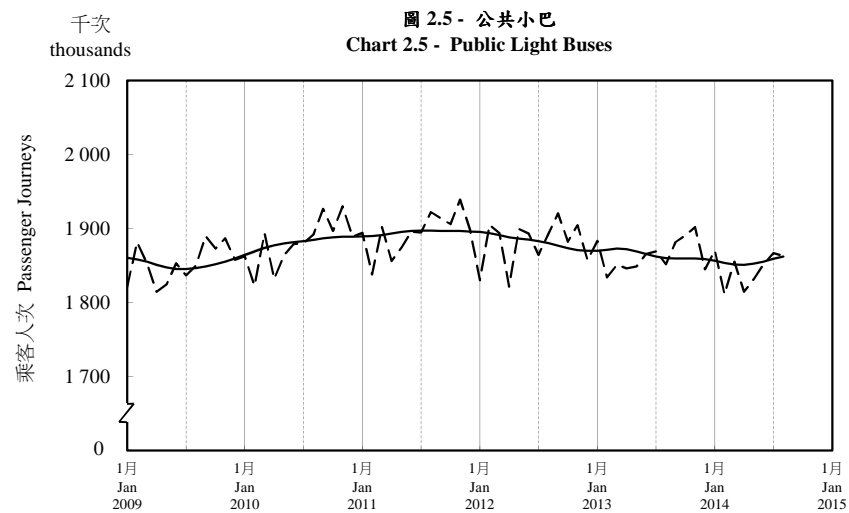

按月劃分的平均每日乘客人次趨勢 Trend of Average Daily Passenger Journeys by Month

2014/08

註：(1) 包括港鐵線路、機場快線及輕鐵。
Note: (1) Including MTR Lines, Airport Express Line and Light Rail.

--- 平均每日 Average Daily
—— 趨勢 Trend

趨勢：以「X-12自迴歸-求和-移動平均」方法估算
Trend : Estimated by X-12 ARIMA Method