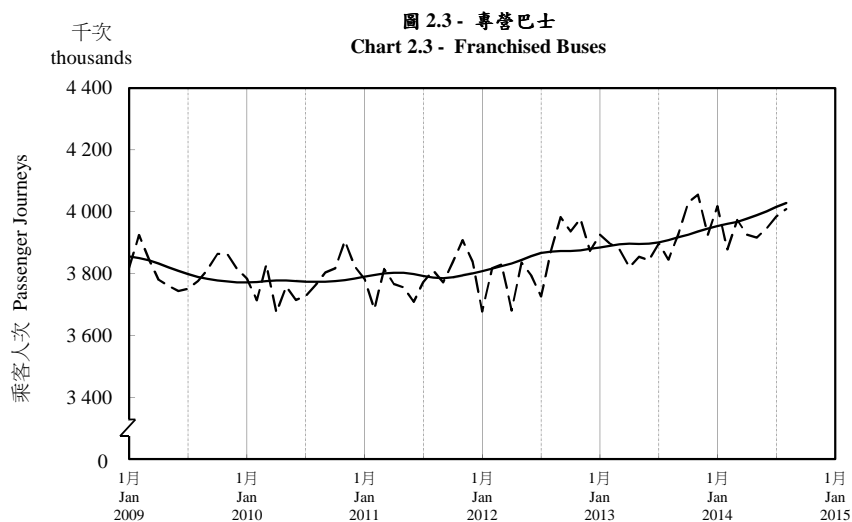

按月劃分的平均每日乘客人次趨勢 Trend of Average Daily Passenger Journeys by Month

2014/08

註：(1) 包括港鐵線路、機場快線及輕鐵。
Note: (1) Including MTR Lines, Airport Express Line and Light Rail.

--- 平均每日 Average Daily
—— 趨勢 Trend

趨勢：以「X-12自迴歸-求和-移動平均」方法估算
Trend : Estimated by X-12 ARIMA Method