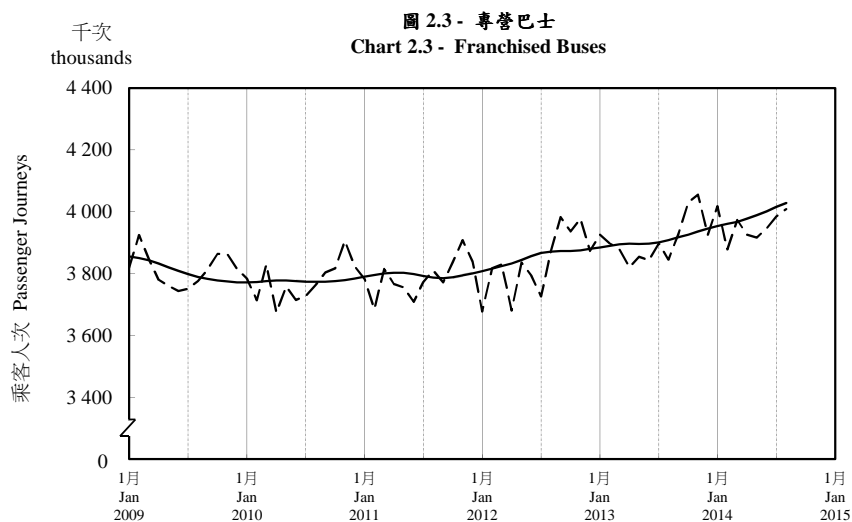

按月劃分的平均每日乘客人次趨勢 Trend of Average Daily Passenger Journeys by Month

2014/08

註：(1) 包括港鐵線路、機場快線及輕鐵。
Note: (1) Including MTR Lines, Airport Express Line and Light Rail.

--- 平均每日 Average Daily
—— 趨勢 Trend

趨勢：以「X-12自迴歸-求和-移動平均」方法估算
Trend: Estimated by X-12 ARIMA Method