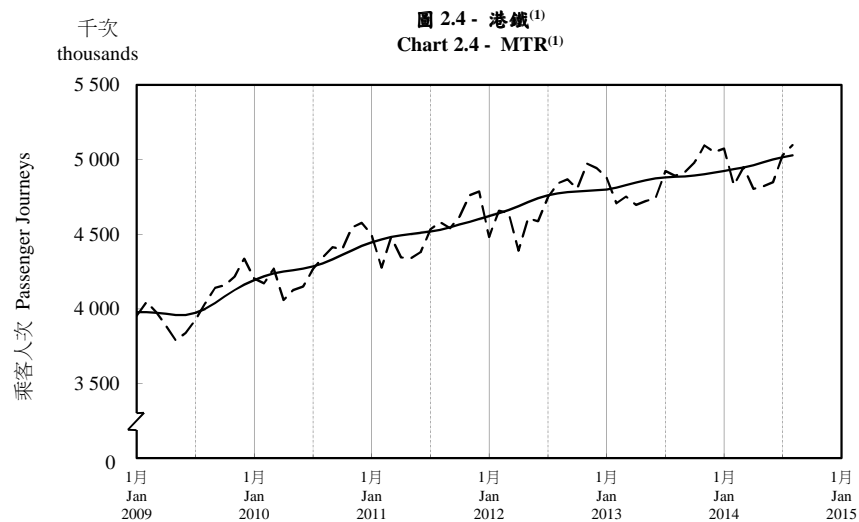

按月劃分的平均每日乘客人次趨勢 Trend of Average Daily Passenger Journeys by Month

2014/08

註：(1) 包括港鐵線路、機場快線及輕鐵。
Note: (1) Including MTR Lines, Airport Express Line and Light Rail.

--- 平均每日 Average Daily
—— 趨勢 Trend

趨勢：以「X-12自迴歸-求和-移動平均」方法估算
Trend: Estimated by X-12 ARIMA Method