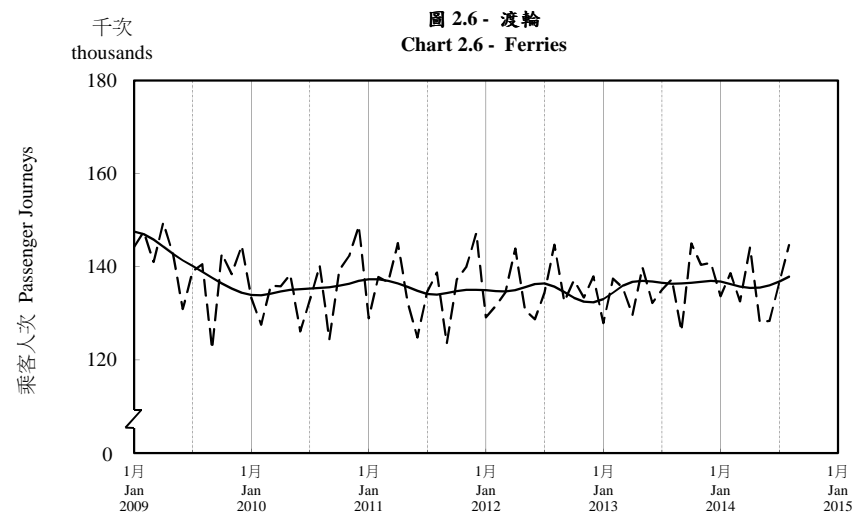

按月劃分的平均每日乘客人次趨勢 Trend of Average Daily Passenger Journeys by Month

2014/08

註：(1) 包括港鐵線路、機場快線及輕鐵。
Note: (1) Including MTR Lines, Airport Express Line and Light Rail.

--- 平均每日 Average Daily
—— 趨勢 Trend

趨勢：以「X-12自迴歸-求和-移動平均」方法估算
Trend: Estimated by X-12 ARIMA Method