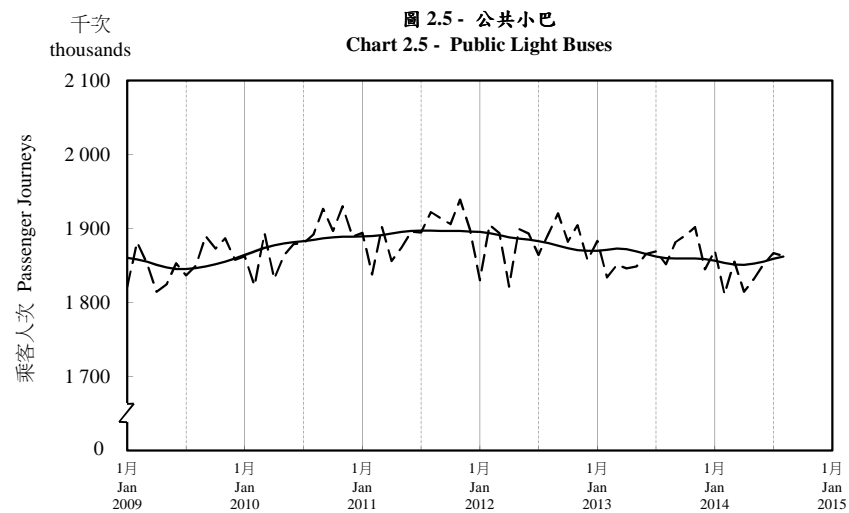

按月劃分的平均每日乘客人次趨勢 Trend of Average Daily Passenger Journeys by Month

2014/08

註：(1) 包括港鐵線路、機場快線及輕鐵。
Note: (1) Including MTR Lines, Airport Express Line and Light Rail.

--- 平均每日 Average Daily
—— 趨勢 Trend

趨勢：以「X-12自迴歸-求和-移動平均」方法估算
Trend: Estimated by X-12 ARIMA Method