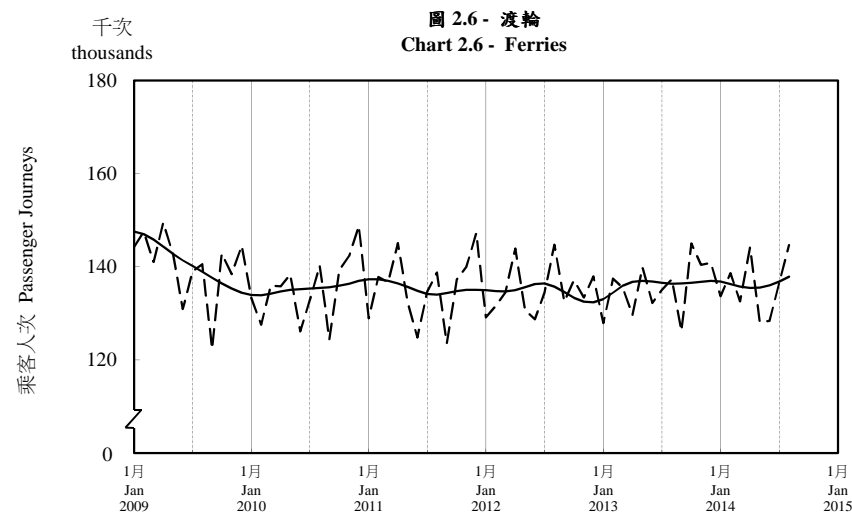

按月劃分的平均每日乘客人次趨勢 Trend of Average Daily Passenger Journeys by Month

2014/08

註：(1) 包括港鐵線路、機場快線及輕鐵。
Note: (1) Including MTR Lines, Airport Express Line and Light Rail.

--- 平均每日 Average Daily
—— 趨勢 Trend

趨勢：以「X-12自迴歸-求和-移動平均」方法估算
Trend: Estimated by X-12 ARIMA Method