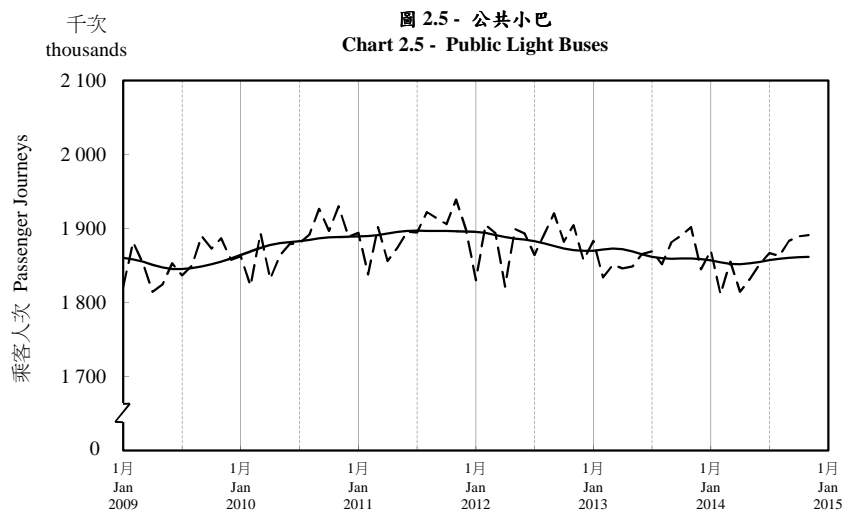

按月劃分的平均每日乘客人次趨勢 Trend of Average Daily Passenger Journeys by Month

2014/11

註：(1) 包括港鐵線路、機場快線及輕鐵。
Note: (1) Including MTR Lines, Airport Express Line and Light Rail.

--- 平均每日 Average Daily
—— 趨勢 Trend

趨勢：以「X-12自迴歸-求和-移動平均」方法估算
Trend : Estimated by X-12 ARIMA Method