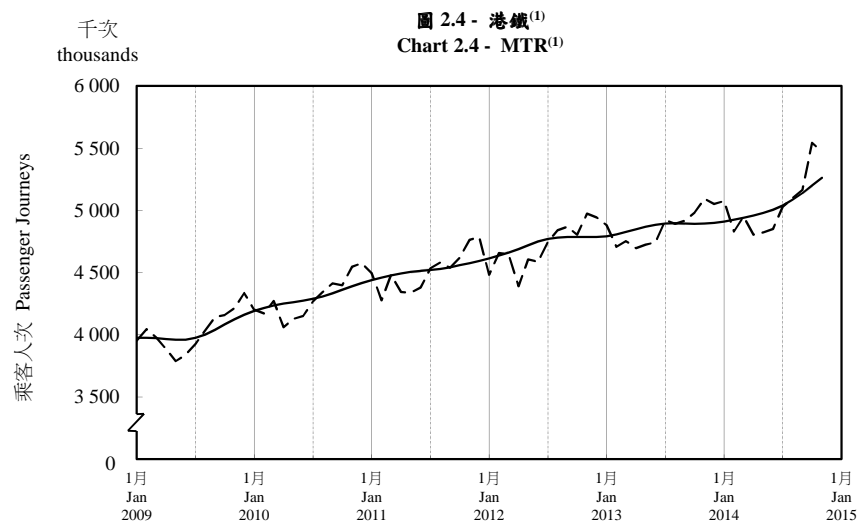

按月劃分的平均每日乘客人次趨勢 Trend of Average Daily Passenger Journeys by Month

2014/11

註：(1) 包括港鐵線路、機場快線及輕鐵。
Note: (1) Including MTR Lines, Airport Express Line and Light Rail.

--- 平均每日 Average Daily
—— 趨勢 Trend

趨勢：以「X-12自迴歸-求和-移動平均」方法估算
Trend : Estimated by X-12 ARIMA Method