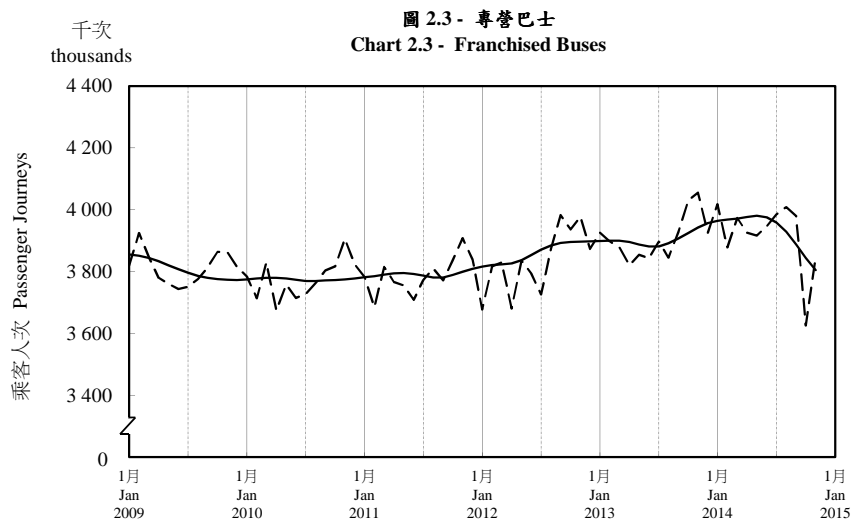

按月劃分的平均每日乘客人次趨勢 Trend of Average Daily Passenger Journeys by Month

2014/11

註：(1) 包括港鐵線路、機場快線及輕鐵。
Note: (1) Including MTR Lines, Airport Express Line and Light Rail.

--- 平均每日 Average Daily
—— 趨勢 Trend

趨勢：以「X-12自迴歸-求和-移動平均」方法估算
Trend : Estimated by X-12 ARIMA Method