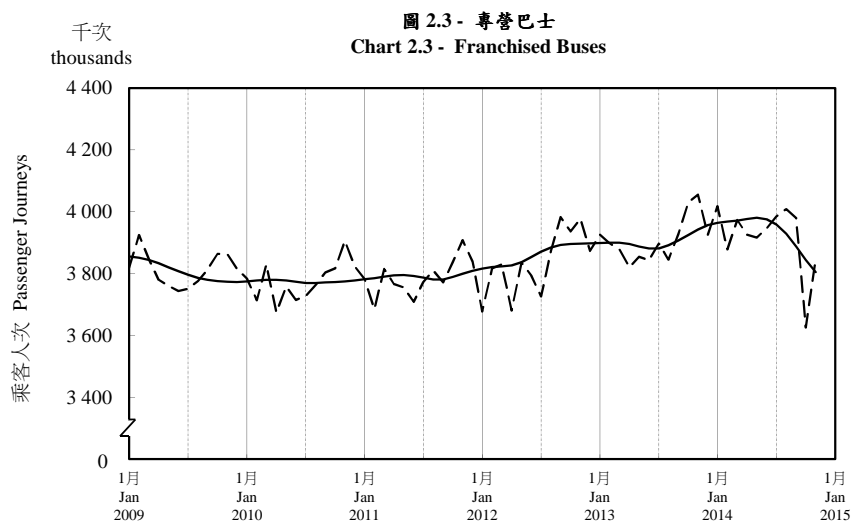

按月劃分的平均每日乘客人次趨勢 Trend of Average Daily Passenger Journeys by Month

2014/11

註：(1) 包括港鐵線路、機場快線及輕鐵。
Note: (1) Including MTR Lines, Airport Express Line and Light Rail.

--- 平均每日 Average Daily
—— 趨勢 Trend

趨勢：以「X-12自迴歸-求和-移動平均」方法估算
Trend : Estimated by X-12 ARIMA Method