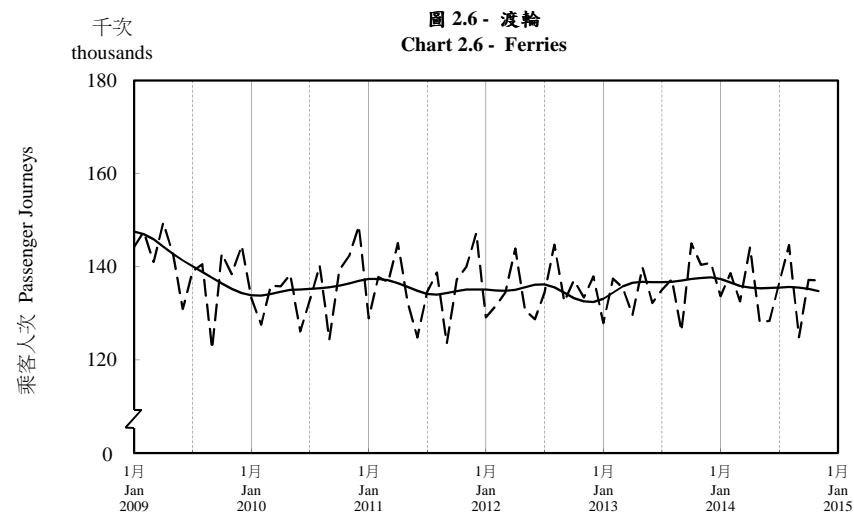

按月劃分的平均每日乘客人次趨勢 Trend of Average Daily Passenger Journeys by Month

2014/11

註：(1) 包括港鐵線路、機場快線及輕鐵。
Note: (1) Including MTR Lines, Airport Express Line and Light Rail.

--- 平均每日 Average Daily
—— 趨勢 Trend

趨勢：以「X-12自迴歸-求和-移動平均」方法估算
Trend : Estimated by X-12 ARIMA Method