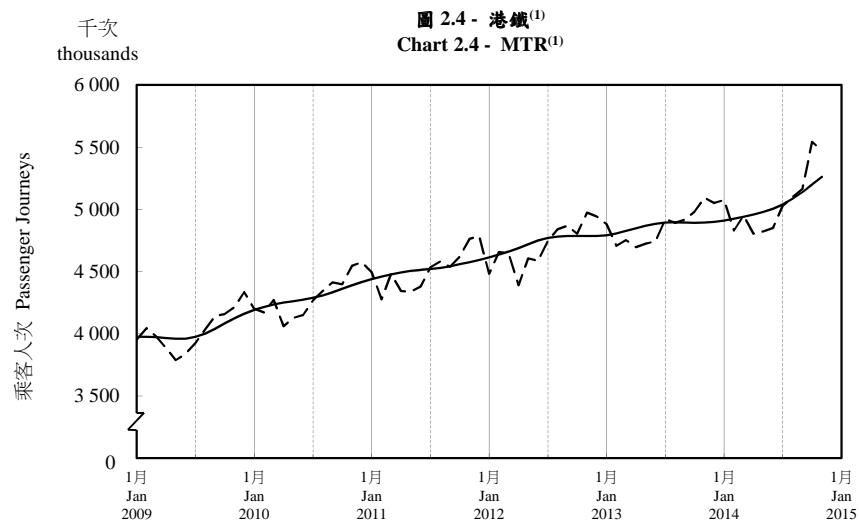

按月劃分的平均每日乘客人次趨勢 Trend of Average Daily Passenger Journeys by Month

2014/11

註：(1) 包括港鐵線路、機場快線及輕鐵。
Note: (1) Including MTR Lines, Airport Express Line and Light Rail.

--- 平均每日 Average Daily
—— 趨勢 Trend

趨勢：以「X-12自迴歸-求和-移動平均」方法估算
Trend : Estimated by X-12 ARIMA Method