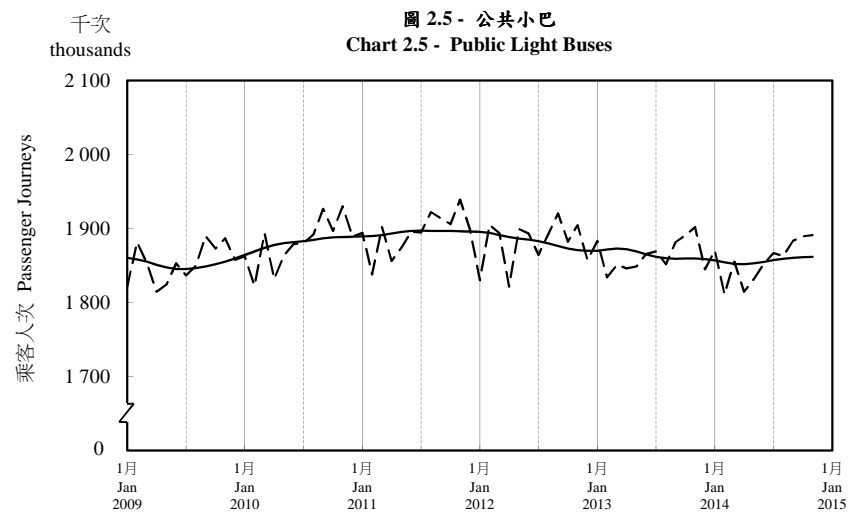

按月劃分的平均每日乘客人次趨勢 Trend of Average Daily Passenger Journeys by Month

2014/11

註：(1) 包括港鐵線路、機場快線及輕鐵。
Note: (1) Including MTR Lines, Airport Express Line and Light Rail.

--- 平均每日 Average Daily
—— 趨勢 Trend

趨勢：以「X-12自迴歸-求和-移動平均」方法估算
Trend : Estimated by X-12 ARIMA Method