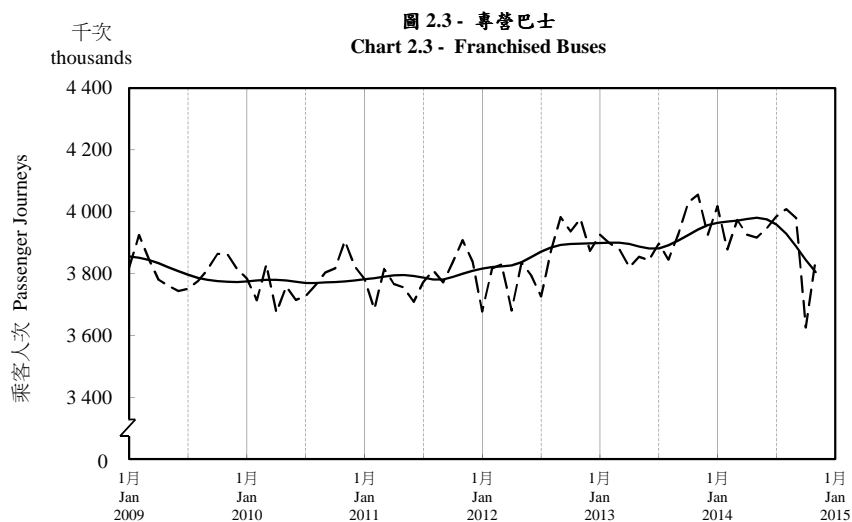

## 按月劃分的平均每日乘客人次趨勢 Trend of Average Daily Passenger Journeys by Month

2014/11

註：(1) 包括港鐵線路、機場快線及輕鐵。  
Note: (1) Including MTR Lines, Airport Express Line and Light Rail.

--- 平均每日 Average Daily  
—— 趨勢 Trend

趨勢：以「X-12自迴歸-求和-移動平均」方法估算  
Trend : Estimated by X-12 ARIMA Method