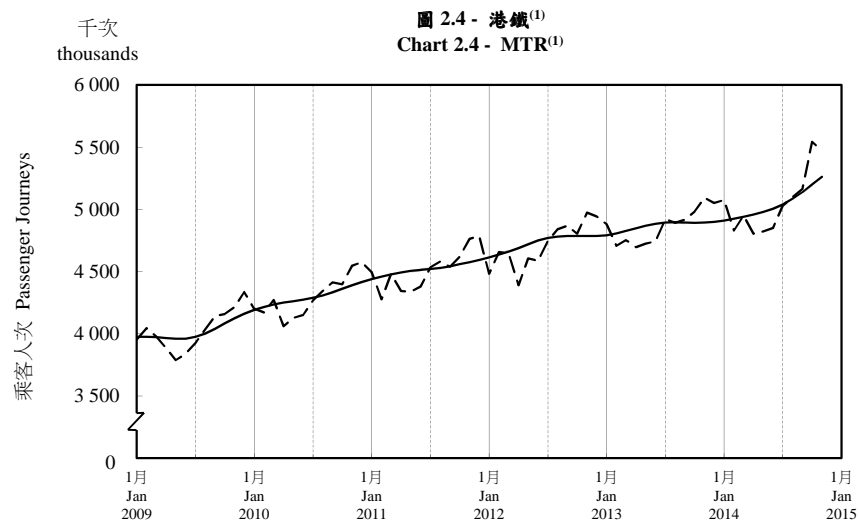

## 按月劃分的平均每日乘客人次趨勢 Trend of Average Daily Passenger Journeys by Month

2014/11

註：(1) 包括港鐵線路、機場快線及輕鐵。  
Note: (1) Including MTR Lines, Airport Express Line and Light Rail.

--- 平均每日 Average Daily  
—— 趨勢 Trend

趨勢：以「X-12自迴歸-求和-移動平均」方法估算  
Trend : Estimated by X-12 ARIMA Method