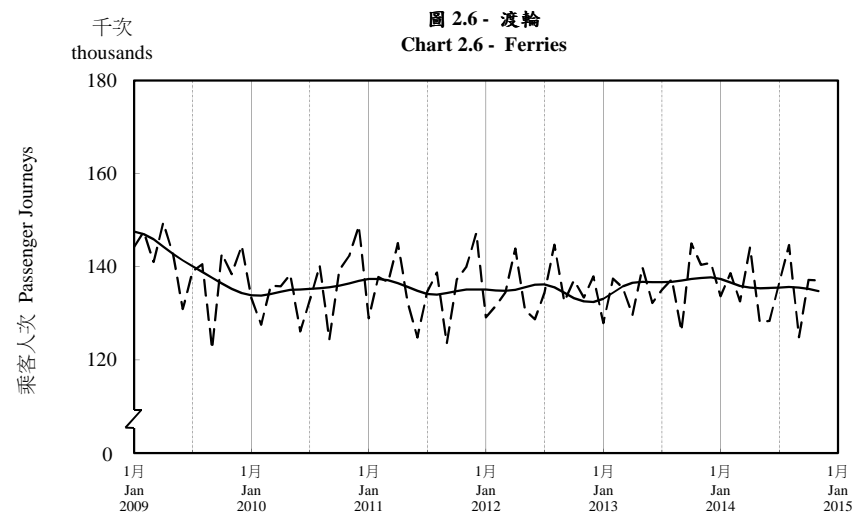

## 按月劃分的平均每日乘客人次趨勢 Trend of Average Daily Passenger Journeys by Month

2014/11

註：(1) 包括港鐵線路、機場快線及輕鐵。  
Note: (1) Including MTR Lines, Airport Express Line and Light Rail.

--- 平均每日 Average Daily  
—— 趨勢 Trend

趨勢：以「X-12自迴歸-求和-移動平均」方法估算  
Trend : Estimated by X-12 ARIMA Method