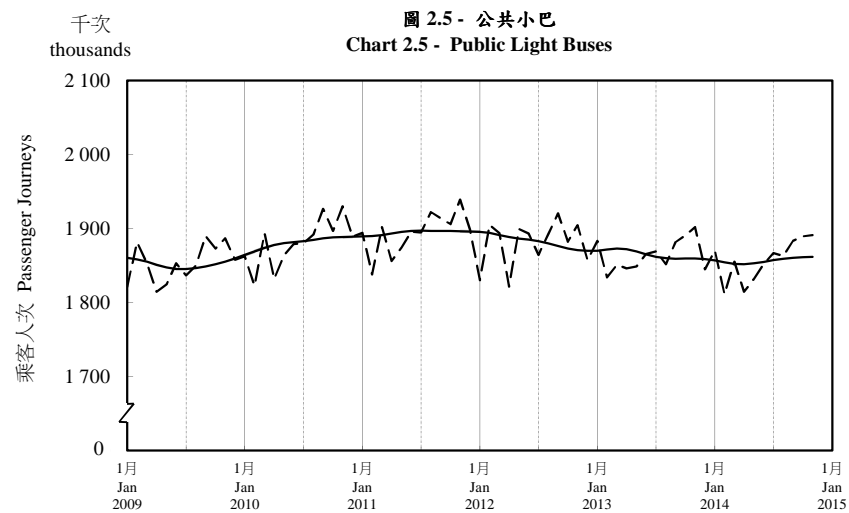

## 按月劃分的平均每日乘客人次趨勢 Trend of Average Daily Passenger Journeys by Month

2014/11

註：(1) 包括港鐵線路、機場快線及輕鐵。  
Note: (1) Including MTR Lines, Airport Express Line and Light Rail.

--- 平均每日 Average Daily  
—— 趨勢 Trend

趨勢：以「X-12自迴歸-求和-移動平均」方法估算  
Trend : Estimated by X-12 ARIMA Method