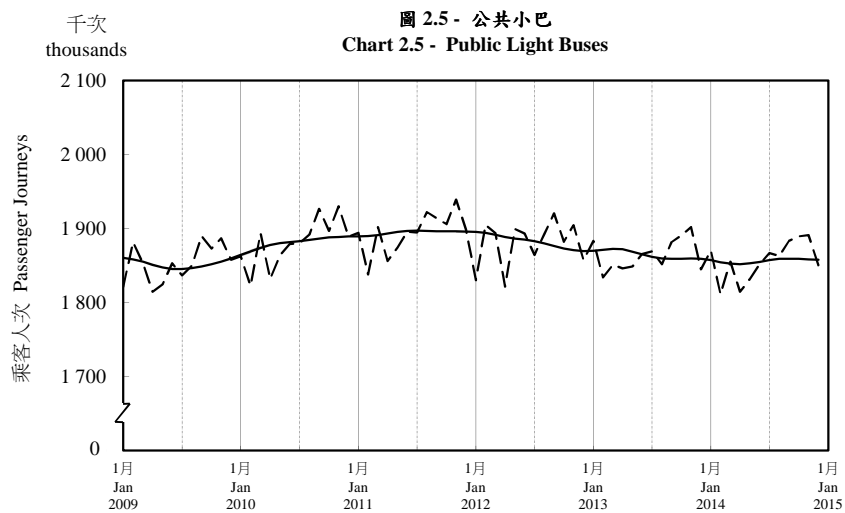

按月劃分的平均每日乘客人次趨勢 Trend of Average Daily Passenger Journeys by Month

2014/12

註：(1) 包括港鐵線路、機場快線及輕鐵。
Note: (1) Including MTR Lines, Airport Express Line and Light Rail.

--- 平均每日 Average Daily
—— 趨勢 Trend

趨勢：以「X-12自迴歸-求和-移動平均」方法估算
Trend : Estimated by X-12 ARIMA Method