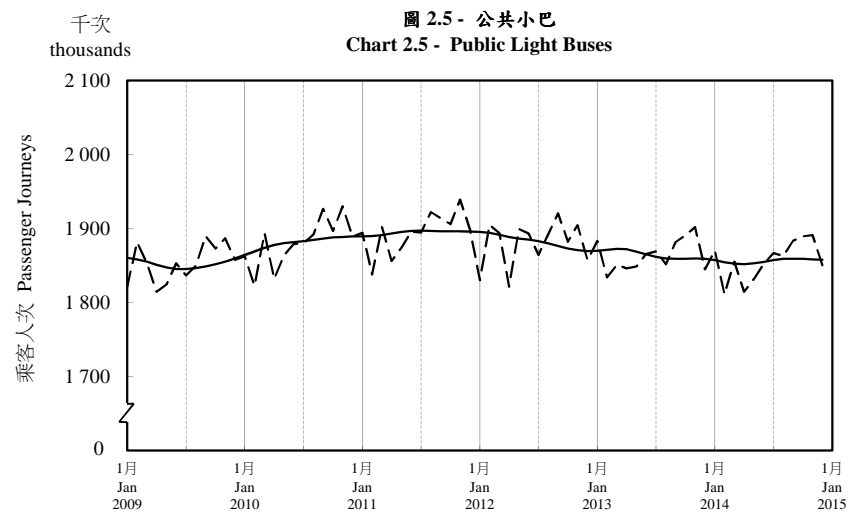

## 按月劃分的平均每日乘客人次趨勢 Trend of Average Daily Passenger Journeys by Month

2014/12

註：(1) 包括港鐵線路、機場快線及輕鐵。  
Note: (1) Including MTR Lines, Airport Express Line and Light Rail.

--- 平均每日 Average Daily  
—— 趨勢 Trend

趨勢：以「X-12自迴歸-求和-移動平均」方法估算  
Trend : Estimated by X-12 ARIMA Method