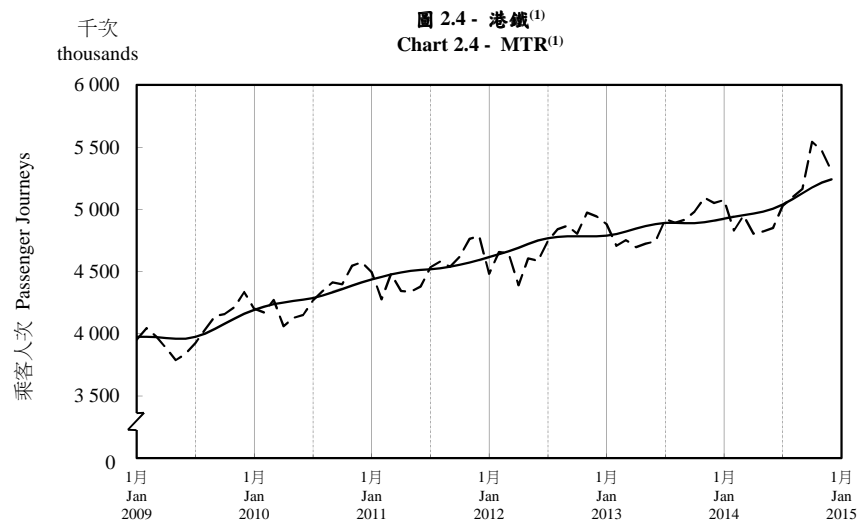

## 按月劃分的平均每日乘客人次趨勢 Trend of Average Daily Passenger Journeys by Month

2014/12

註：(1) 包括港鐵線路、機場快線及輕鐵。  
Note: (1) Including MTR Lines, Airport Express Line and Light Rail.

--- 平均每日 Average Daily  
—— 趨勢 Trend

趨勢：以「X-12自迴歸-求和-移動平均」方法估算  
Trend : Estimated by X-12 ARIMA Method