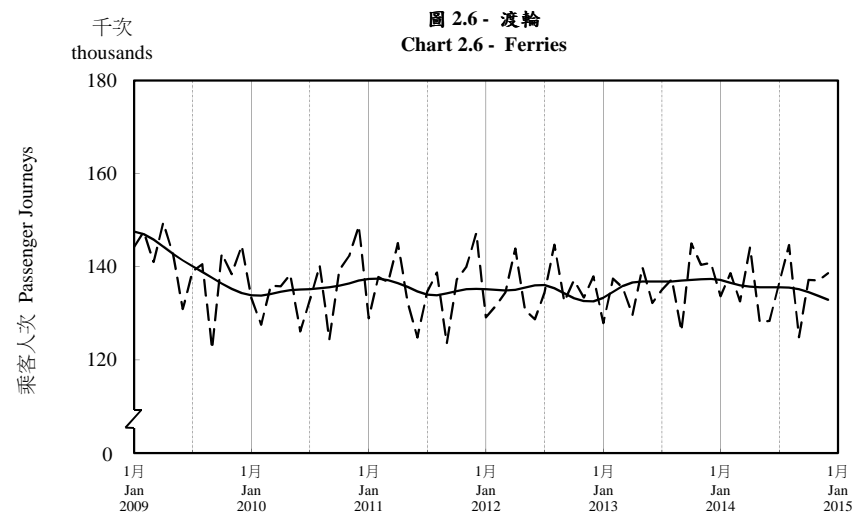

## 按月劃分的平均每日乘客人次趨勢 Trend of Average Daily Passenger Journeys by Month

2014/12

註：(1) 包括港鐵線路、機場快線及輕鐵。  
Note: (1) Including MTR Lines, Airport Express Line and Light Rail.

--- 平均每日 Average Daily  
—— 趨勢 Trend

趨勢：以「X-12自迴歸-求和-移動平均」方法估算  
Trend : Estimated by X-12 ARIMA Method