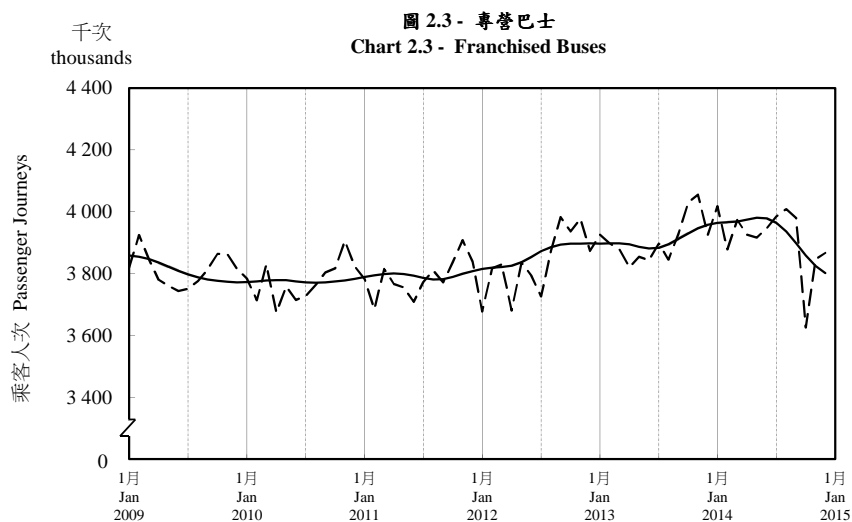

## 按月劃分的平均每日乘客人次趨勢 Trend of Average Daily Passenger Journeys by Month

2014/12

註：(1) 包括港鐵線路、機場快線及輕鐵。  
Note: (1) Including MTR Lines, Airport Express Line and Light Rail.

--- 平均每日 Average Daily  
—— 趨勢 Trend

趨勢：以「X-12自迴歸-求和-移動平均」方法估算  
Trend : Estimated by X-12 ARIMA Method