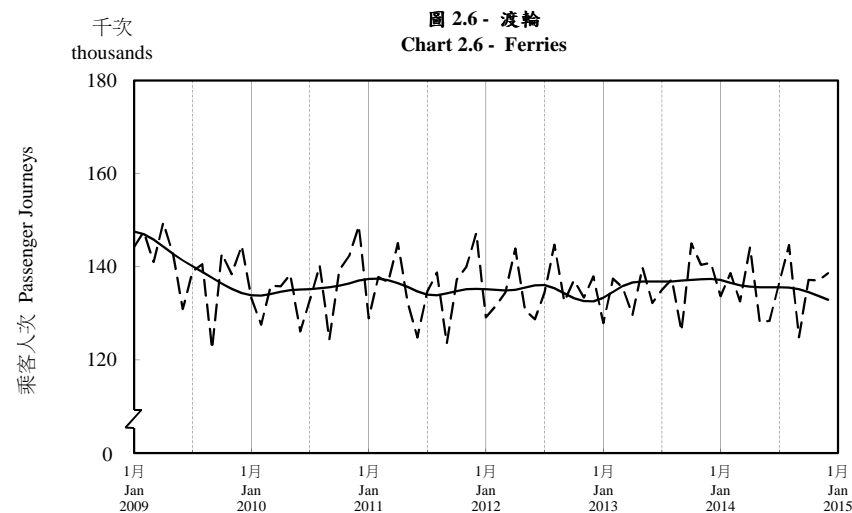

按月劃分的平均每日乘客人次趨勢 Trend of Average Daily Passenger Journeys by Month

2014/12

註：(1) 包括港鐵線路、機場快線及輕鐵。
Note: (1) Including MTR Lines, Airport Express Line and Light Rail.

--- 平均每日 Average Daily
—— 趨勢 Trend

趨勢：以「X-12自迴歸-求和-移動平均」方法估算
Trend : Estimated by X-12 ARIMA Method