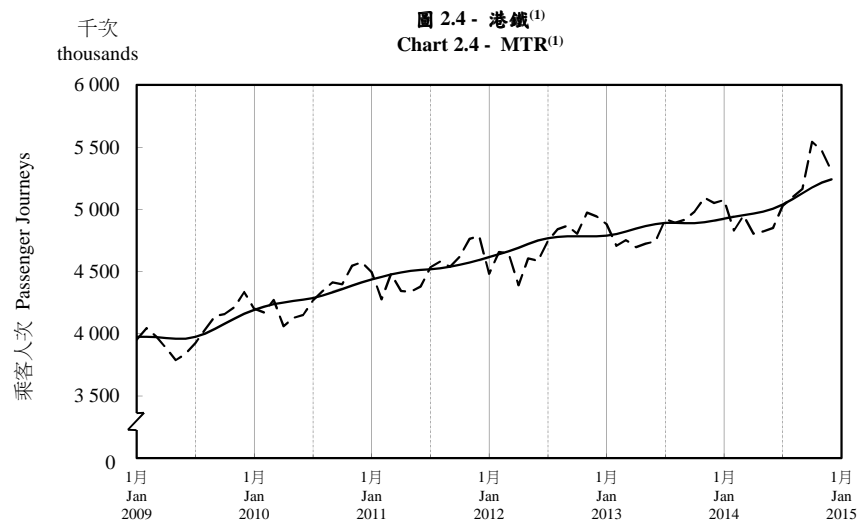

按月劃分的平均每日乘客人次趨勢 Trend of Average Daily Passenger Journeys by Month

2014/12

註：(1) 包括港鐵線路、機場快線及輕鐵。
Note: (1) Including MTR Lines, Airport Express Line and Light Rail.

--- 平均每日 Average Daily
—— 趨勢 Trend

趨勢：以「X-12自迴歸-求和-移動平均」方法估算
Trend : Estimated by X-12 ARIMA Method