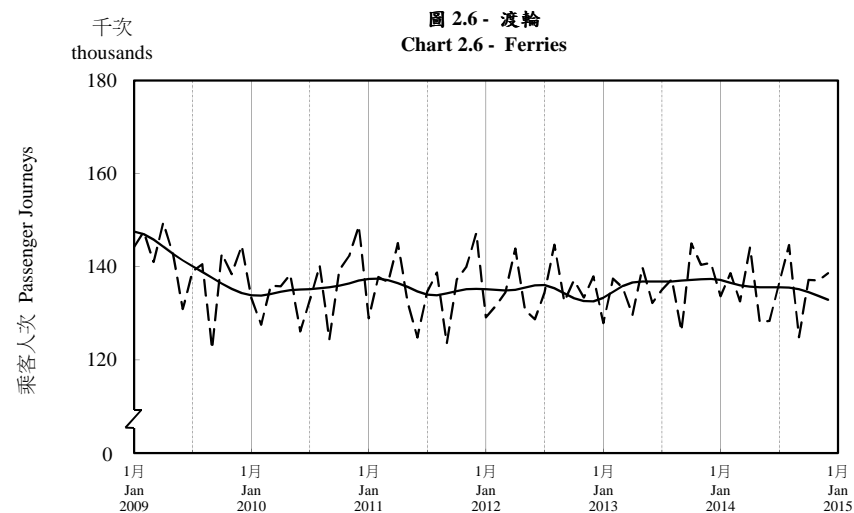

按月劃分的平均每日乘客人次趨勢 Trend of Average Daily Passenger Journeys by Month

2014/12

註：(1) 包括港鐵線路、機場快線及輕鐵。
Note: (1) Including MTR Lines, Airport Express Line and Light Rail.

--- 平均每日 Average Daily
—— 趨勢 Trend

趨勢：以「X-12自迴歸-求和-移動平均」方法估算
Trend : Estimated by X-12 ARIMA Method