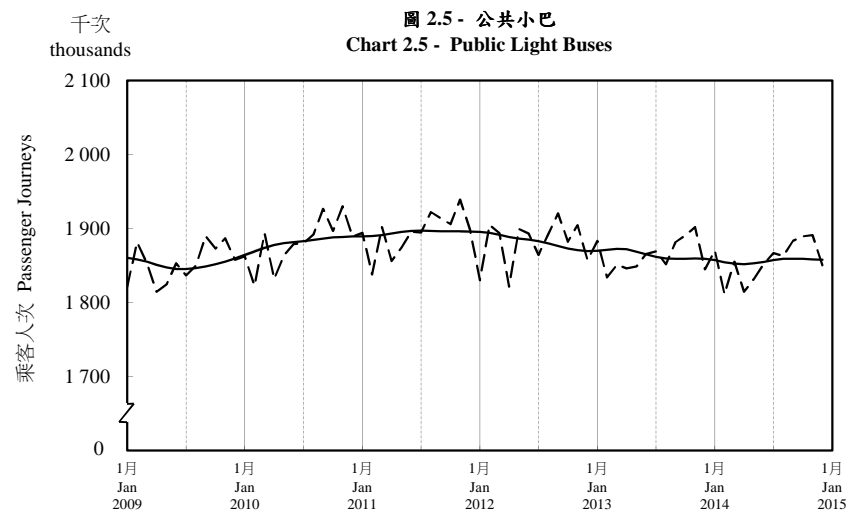

按月劃分的平均每日乘客人次趨勢 Trend of Average Daily Passenger Journeys by Month

2014/12

註：(1) 包括港鐵線路、機場快線及輕鐵。
Note: (1) Including MTR Lines, Airport Express Line and Light Rail.

--- 平均每日 Average Daily
—— 趨勢 Trend

趨勢：以「X-12自迴歸-求和-移動平均」方法估算
Trend : Estimated by X-12 ARIMA Method