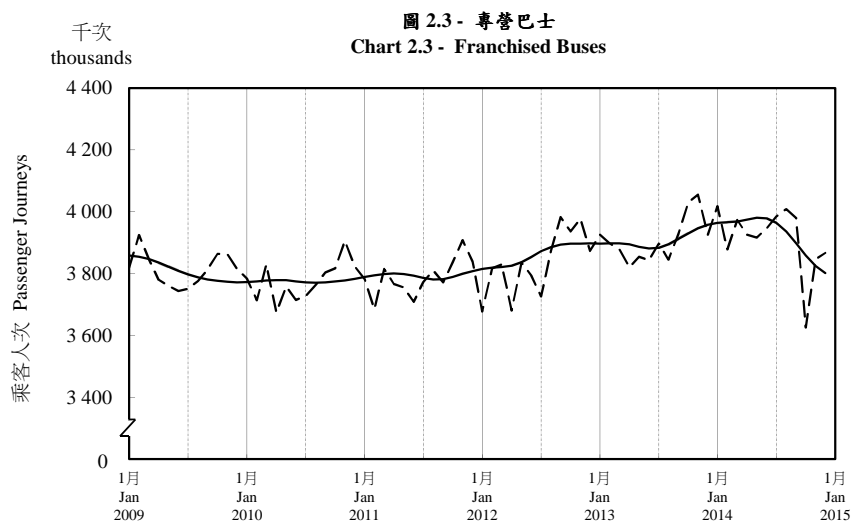

按月劃分的平均每日乘客人次趨勢 Trend of Average Daily Passenger Journeys by Month

2014/12

註：(1) 包括港鐵線路、機場快線及輕鐵。
Note: (1) Including MTR Lines, Airport Express Line and Light Rail.

--- 平均每日 Average Daily
—— 趨勢 Trend

趨勢：以「X-12自迴歸-求和-移動平均」方法估算
Trend : Estimated by X-12 ARIMA Method