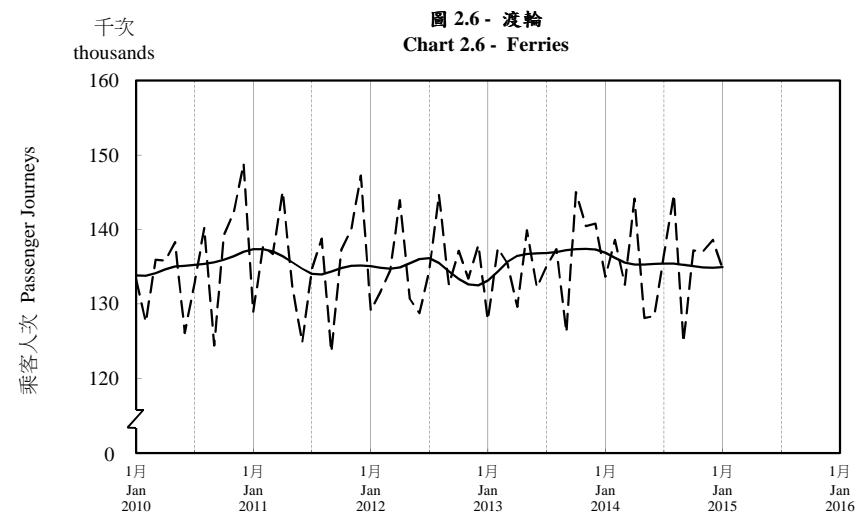

按月劃分的平均每日乘客人次趨勢 Trend of Average Daily Passenger Journeys by Month

2015/01

註：(1) 包括港鐵線路、機場快線及輕鐵。
Note: (1) Including MTR Lines, Airport Express Line and Light Rail.

--- 平均每日 Average Daily
—— 趨勢 Trend

趨勢：以「X-12自迴歸-求和-移動平均」方法估算
Trend : Estimated by X-12 ARIMA Method