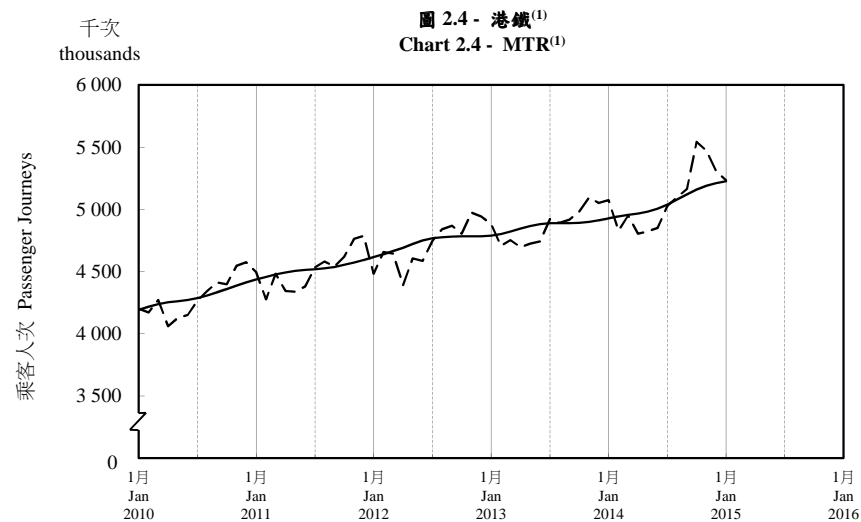

按月劃分的平均每日乘客人次趨勢 Trend of Average Daily Passenger Journeys by Month

2015/01

註：(1) 包括港鐵線路、機場快線及輕鐵。
Note: (1) Including MTR Lines, Airport Express Line and Light Rail.

--- 平均每日 Average Daily
—— 趨勢 Trend

趨勢：以「X-12自迴歸-求和-移動平均」方法估算
Trend : Estimated by X-12 ARIMA Method