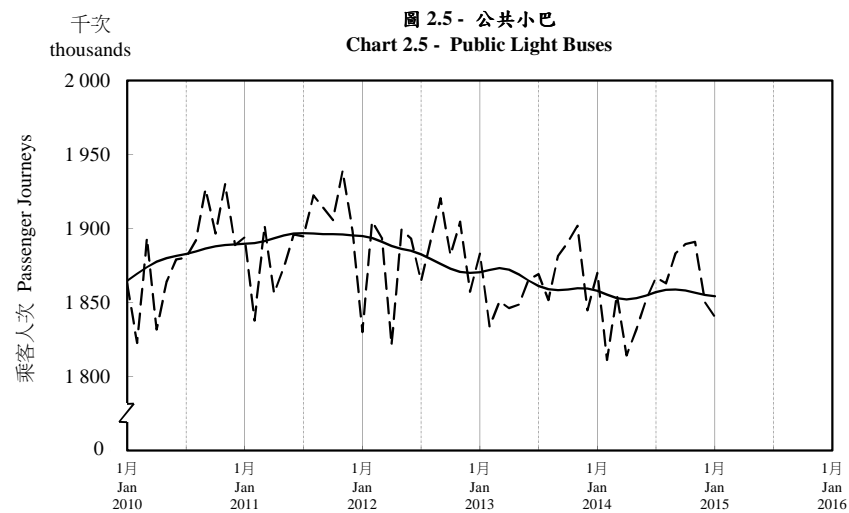

按月劃分的平均每日乘客人次趨勢 Trend of Average Daily Passenger Journeys by Month

2015/01

註：(1) 包括港鐵線路、機場快線及輕鐵。
Note: (1) Including MTR Lines, Airport Express Line and Light Rail.

--- 平均每日 Average Daily
—— 趨勢 Trend

趨勢：以「X-12自迴歸-求和-移動平均」方法估算
Trend : Estimated by X-12 ARIMA Method