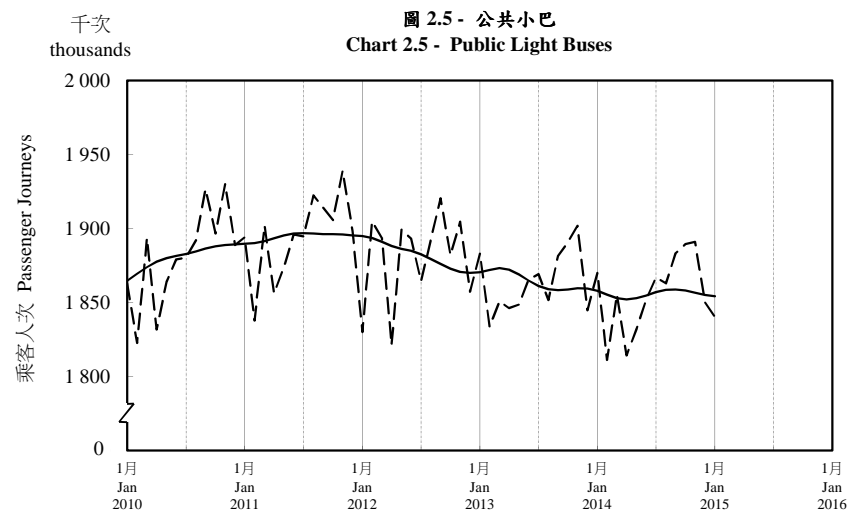

按月劃分的平均每日乘客人次趨勢 Trend of Average Daily Passenger Journeys by Month

2015/01

註：(1) 包括港鐵線路、機場快線及輕鐵。
Note: (1) Including MTR Lines, Airport Express Line and Light Rail.

--- 平均每日 Average Daily
—— 趨勢 Trend

趨勢：以「X-12自迴歸-求和-移動平均」方法估算
Trend : Estimated by X-12 ARIMA Method