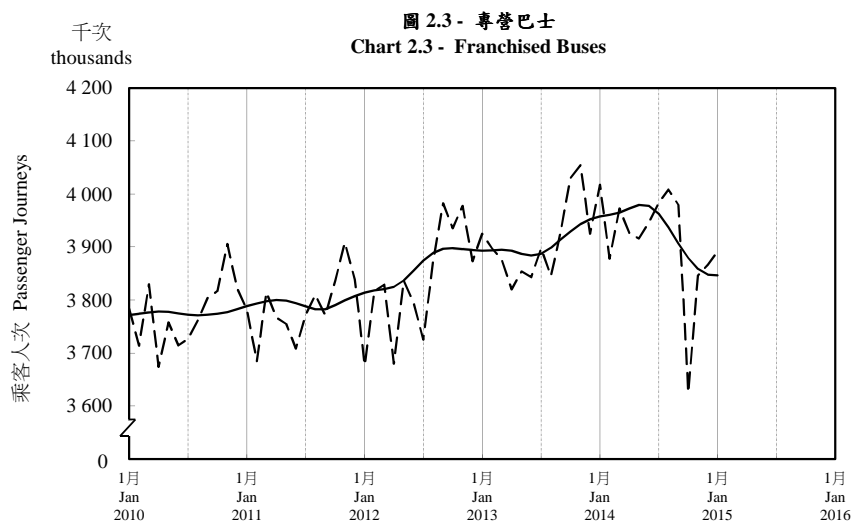

按月劃分的平均每日乘客人次趨勢 Trend of Average Daily Passenger Journeys by Month

2015/01

註：(1) 包括港鐵線路、機場快線及輕鐵。
Note: (1) Including MTR Lines, Airport Express Line and Light Rail.

--- 平均每日 Average Daily
—— 趨勢 Trend

趨勢：以「X-12自迴歸-求和-移動平均」方法估算
Trend : Estimated by X-12 ARIMA Method