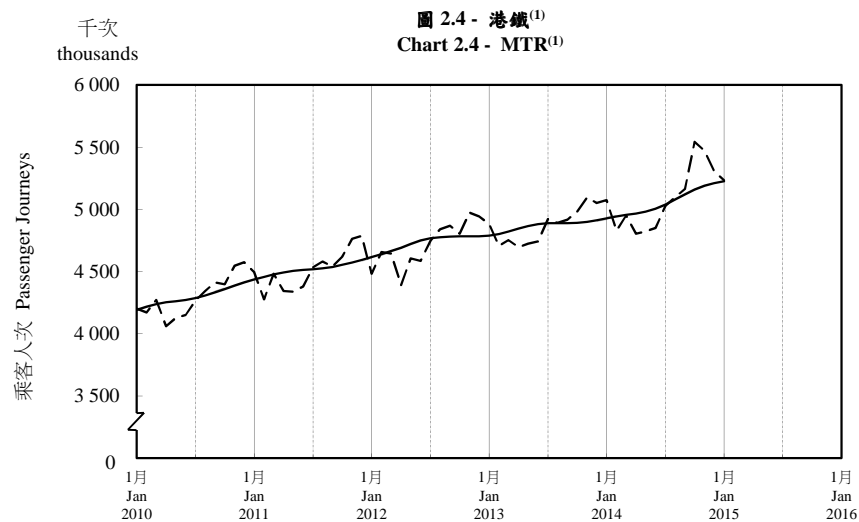

按月劃分的平均每日乘客人次趨勢 Trend of Average Daily Passenger Journeys by Month

2015/01

註：(1) 包括港鐵線路、機場快線及輕鐵。
Note: (1) Including MTR Lines, Airport Express Line and Light Rail.

--- 平均每日 Average Daily
—— 趨勢 Trend

趨勢：以「X-12自迴歸-求和-移動平均」方法估算
Trend : Estimated by X-12 ARIMA Method