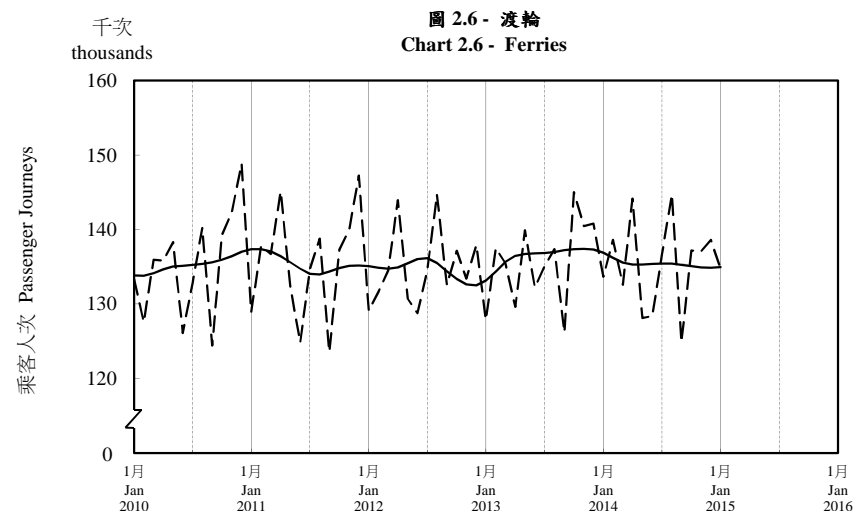

按月劃分的平均每日乘客人次趨勢 Trend of Average Daily Passenger Journeys by Month

2015/01

註：(1) 包括港鐵線路、機場快線及輕鐵。
Note: (1) Including MTR Lines, Airport Express Line and Light Rail.

--- 平均每日 Average Daily
—— 趨勢 Trend

趨勢：以「X-12自迴歸-求和-移動平均」方法估算
Trend : Estimated by X-12 ARIMA Method