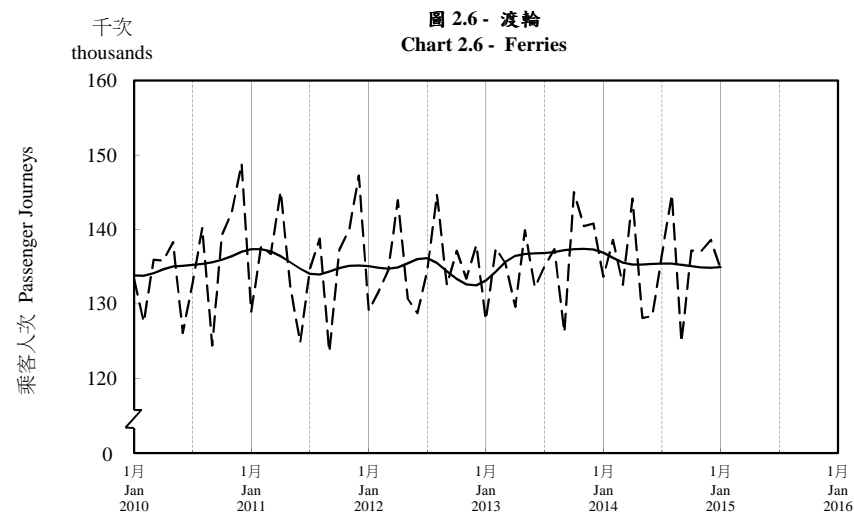

按月劃分的平均每日乘客人次趨勢 Trend of Average Daily Passenger Journeys by Month

2015/01

註：(1) 包括港鐵線路、機場快線及輕鐵。
Note: (1) Including MTR Lines, Airport Express Line and Light Rail.

--- 平均每日 Average Daily
—— 趨勢 Trend

趨勢：以「X-12自迴歸-求和-移動平均」方法估算
Trend : Estimated by X-12 ARIMA Method