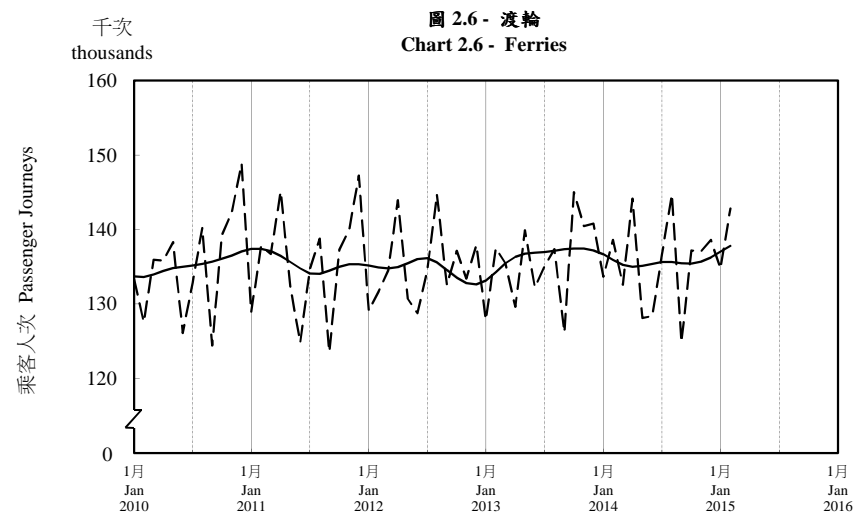

按月劃分的平均每日乘客人次趨勢 Trend of Average Daily Passenger Journeys by Month

2015/02

註：(1) 包括港鐵線路、機場快線及輕鐵。
Note: (1) Including MTR Lines, Airport Express Line and Light Rail.

--- 平均每日 Average Daily
—— 趨勢 Trend

趨勢：以「X-12自迴歸-求和-移動平均」方法估算
Trend : Estimated by X-12 ARIMA Method