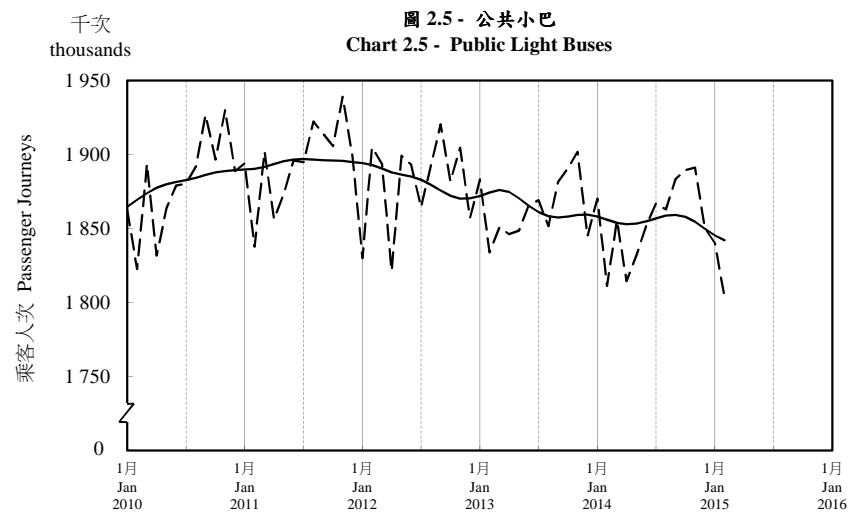

按月劃分的平均每日乘客人次趨勢 Trend of Average Daily Passenger Journeys by Month

2015/02

註：(1) 包括港鐵線路、機場快線及輕鐵。
Note: (1) Including MTR Lines, Airport Express Line and Light Rail.

--- 平均每日 Average Daily
—— 趨勢 Trend

趨勢：以「X-12自迴歸-求和-移動平均」方法估算
Trend : Estimated by X-12 ARIMA Method