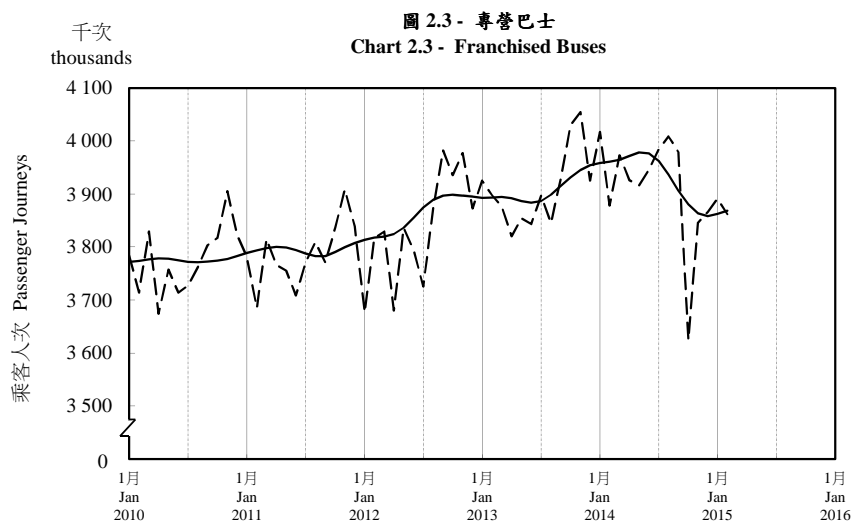

## 按月劃分的平均每日乘客人次趨勢 Trend of Average Daily Passenger Journeys by Month

2015/02

註：(1) 包括港鐵線路、機場快線及輕鐵。  
Note: (1) Including MTR Lines, Airport Express Line and Light Rail.

--- 平均每日 Average Daily  
—— 趨勢 Trend

趨勢：以「X-12自迴歸-求和-移動平均」方法估算  
Trend : Estimated by X-12 ARIMA Method