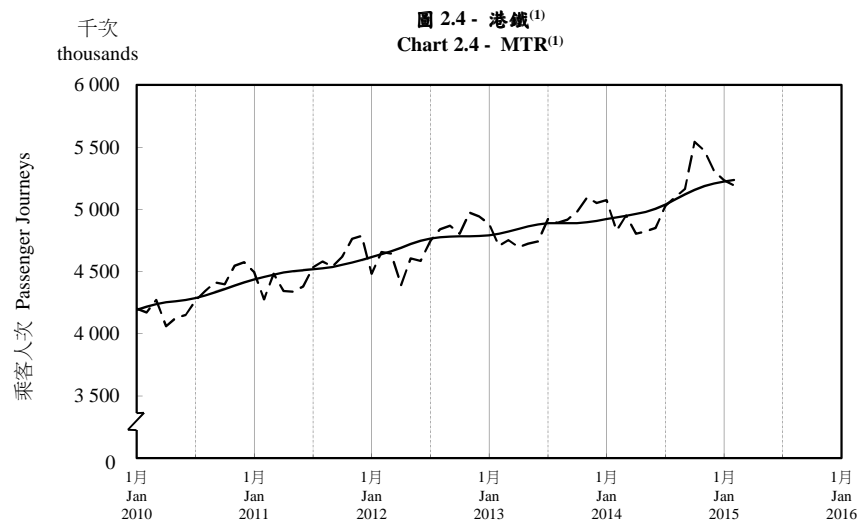

## 按月劃分的平均每日乘客人次趨勢 Trend of Average Daily Passenger Journeys by Month

2015/02

註：(1) 包括港鐵線路、機場快線及輕鐵。  
Note: (1) Including MTR Lines, Airport Express Line and Light Rail.

--- 平均每日 Average Daily  
—— 趨勢 Trend

趨勢：以「X-12自迴歸-求和-移動平均」方法估算  
Trend : Estimated by X-12 ARIMA Method