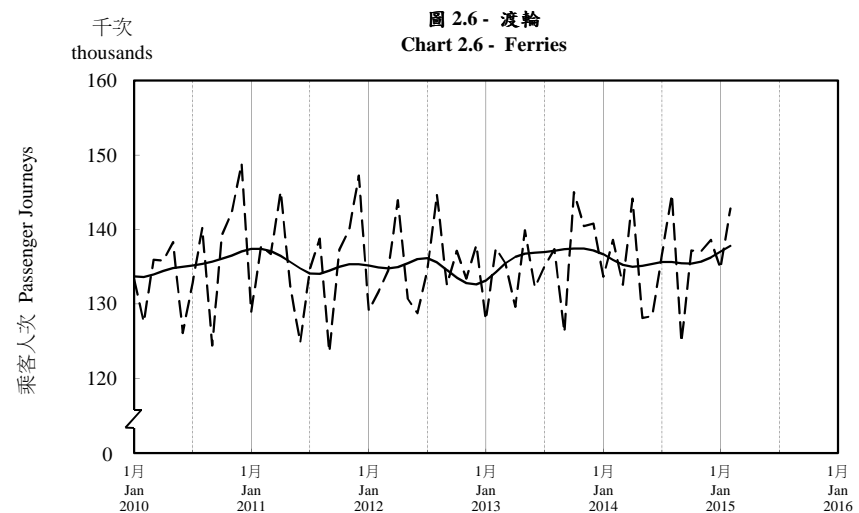

## 按月劃分的平均每日乘客人次趨勢 Trend of Average Daily Passenger Journeys by Month

2015/02

註：(1) 包括港鐵線路、機場快線及輕鐵。  
Note: (1) Including MTR Lines, Airport Express Line and Light Rail.

--- 平均每日 Average Daily  
—— 趨勢 Trend

趨勢：以「X-12自迴歸-求和-移動平均」方法估算  
Trend : Estimated by X-12 ARIMA Method