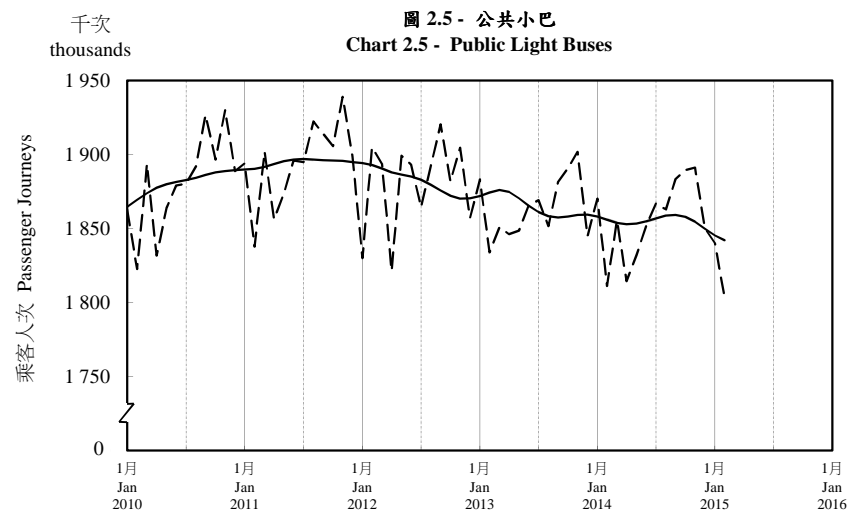

## 按月劃分的平均每日乘客人次趨勢 Trend of Average Daily Passenger Journeys by Month

2015/02

註：(1) 包括港鐵線路、機場快線及輕鐵。  
Note: (1) Including MTR Lines, Airport Express Line and Light Rail.

--- 平均每日 Average Daily  
—— 趨勢 Trend

趨勢：以「X-12自迴歸-求和-移動平均」方法估算  
Trend : Estimated by X-12 ARIMA Method