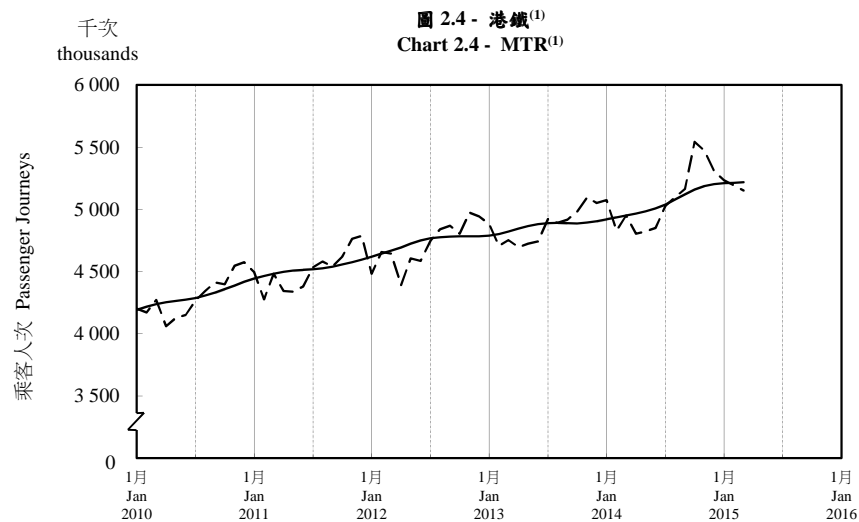

按月劃分的平均每日乘客人次趨勢 Trend of Average Daily Passenger Journeys by Month

2015/03

註：(1) 包括港鐵線路、機場快線及輕鐵。
Note: (1) Including MTR Lines, Airport Express Line and Light Rail.

--- 平均每日 Average Daily
—— 趨勢 Trend

趨勢：以「X-12自迴歸-求和-移動平均」方法估算
Trend : Estimated by X-12 ARIMA Method