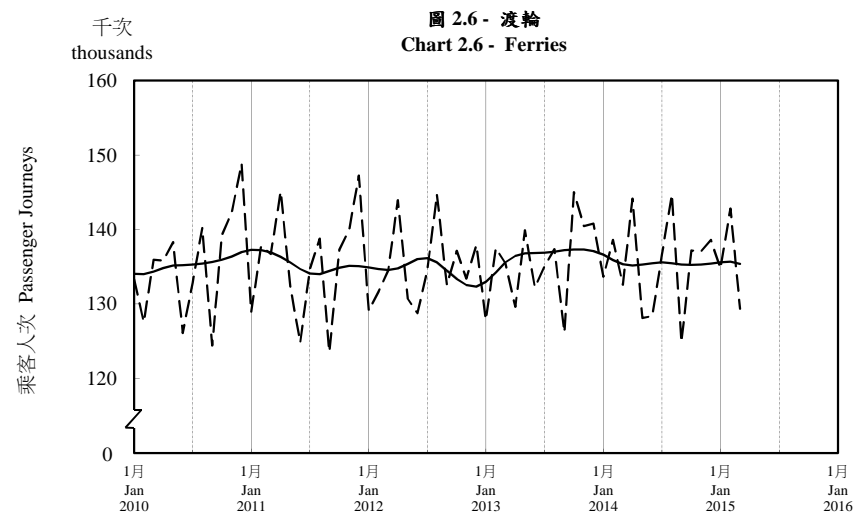

按月劃分的平均每日乘客人次趨勢 Trend of Average Daily Passenger Journeys by Month

2015/03

註：(1) 包括港鐵線路、機場快線及輕鐵。
Note: (1) Including MTR Lines, Airport Express Line and Light Rail.

--- 平均每日 Average Daily
—— 趨勢 Trend

趨勢：以「X-12自迴歸-求和-移動平均」方法估算
Trend : Estimated by X-12 ARIMA Method