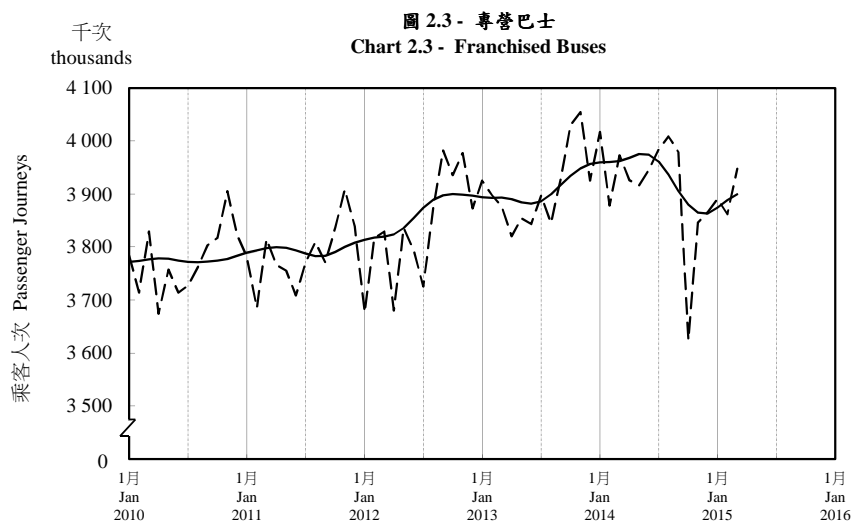

按月劃分的平均每日乘客人次趨勢 Trend of Average Daily Passenger Journeys by Month

2015/03

註：(1) 包括港鐵線路、機場快線及輕鐵。
Note: (1) Including MTR Lines, Airport Express Line and Light Rail.

--- 平均每日 Average Daily
—— 趨勢 Trend

趨勢：以「X-12自迴歸-求和-移動平均」方法估算
Trend : Estimated by X-12 ARIMA Method