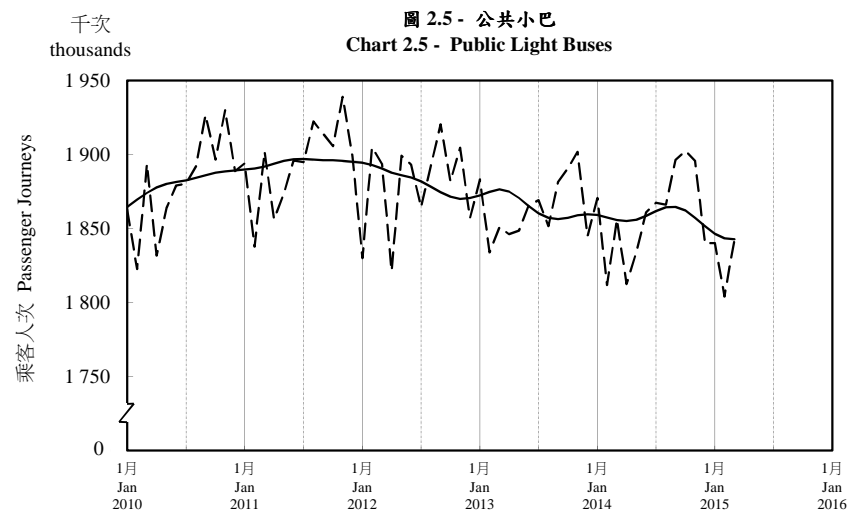

按月劃分的平均每日乘客人次趨勢 Trend of Average Daily Passenger Journeys by Month

2015/03

註：(1) 包括港鐵線路、機場快線及輕鐵。
Note: (1) Including MTR Lines, Airport Express Line and Light Rail.

--- 平均每日 Average Daily
—— 趨勢 Trend

趨勢：以「X-12自迴歸-求和-移動平均」方法估算
Trend : Estimated by X-12 ARIMA Method