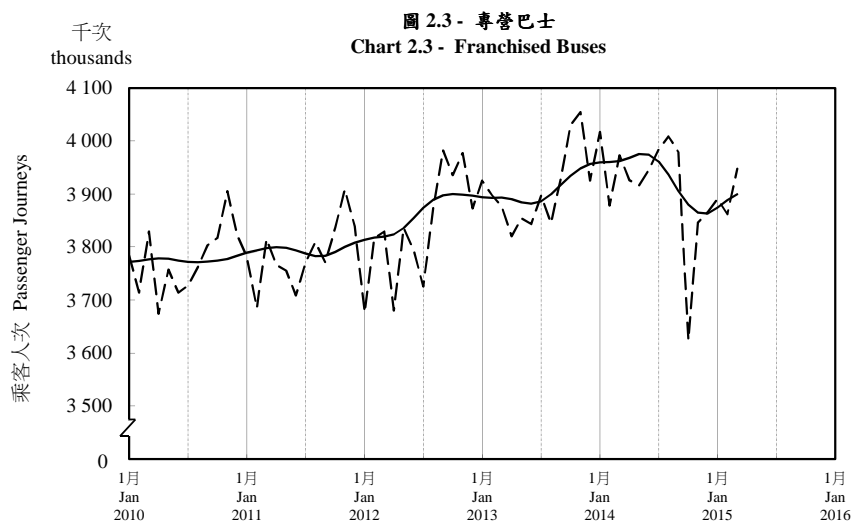

## 按月劃分的平均每日乘客人次趨勢 Trend of Average Daily Passenger Journeys by Month

2015/03

註：(1) 包括港鐵線路、機場快線及輕鐵。  
Note: (1) Including MTR Lines, Airport Express Line and Light Rail.

--- 平均每日 Average Daily  
—— 趨勢 Trend

趨勢：以「X-12自迴歸-求和-移動平均」方法估算  
Trend : Estimated by X-12 ARIMA Method