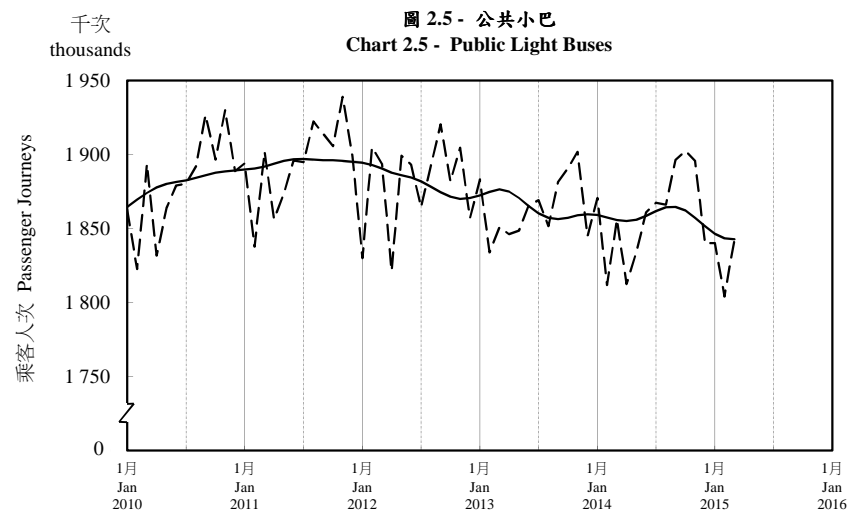

## 按月劃分的平均每日乘客人次趨勢 Trend of Average Daily Passenger Journeys by Month

2015/03

註：(1) 包括港鐵線路、機場快線及輕鐵。  
Note: (1) Including MTR Lines, Airport Express Line and Light Rail.

--- 平均每日 Average Daily  
—— 趨勢 Trend

趨勢：以「X-12自迴歸-求和-移動平均」方法估算  
Trend : Estimated by X-12 ARIMA Method