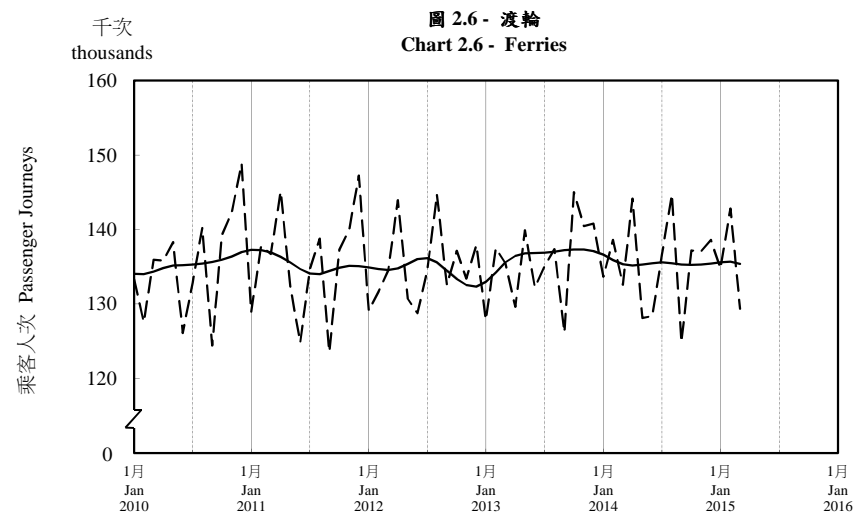

## 按月劃分的平均每日乘客人次趨勢 Trend of Average Daily Passenger Journeys by Month

2015/03

註：(1) 包括港鐵線路、機場快線及輕鐵。  
Note: (1) Including MTR Lines, Airport Express Line and Light Rail.

--- 平均每日 Average Daily  
—— 趨勢 Trend

趨勢：以「X-12自迴歸-求和-移動平均」方法估算  
Trend : Estimated by X-12 ARIMA Method