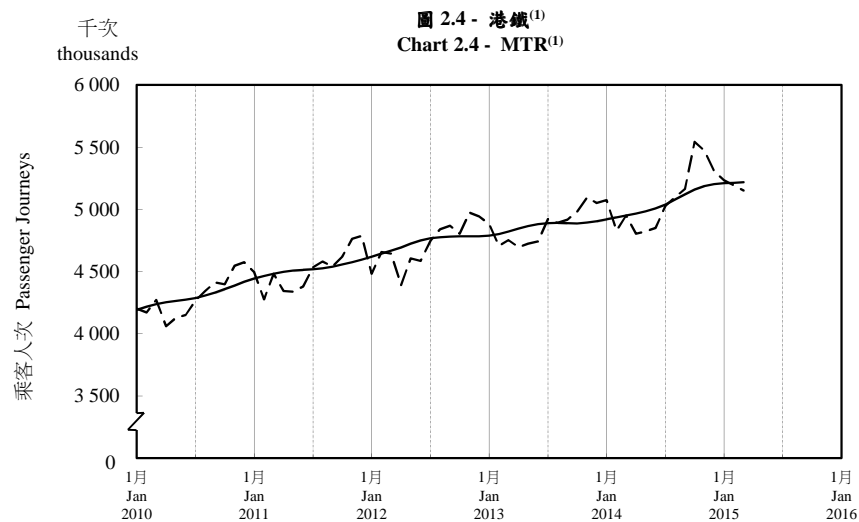

## 按月劃分的平均每日乘客人次趨勢 Trend of Average Daily Passenger Journeys by Month

2015/03

註：(1) 包括港鐵線路、機場快線及輕鐵。  
Note: (1) Including MTR Lines, Airport Express Line and Light Rail.

--- 平均每日 Average Daily  
—— 趨勢 Trend

趨勢：以「X-12自迴歸-求和-移動平均」方法估算  
Trend : Estimated by X-12 ARIMA Method