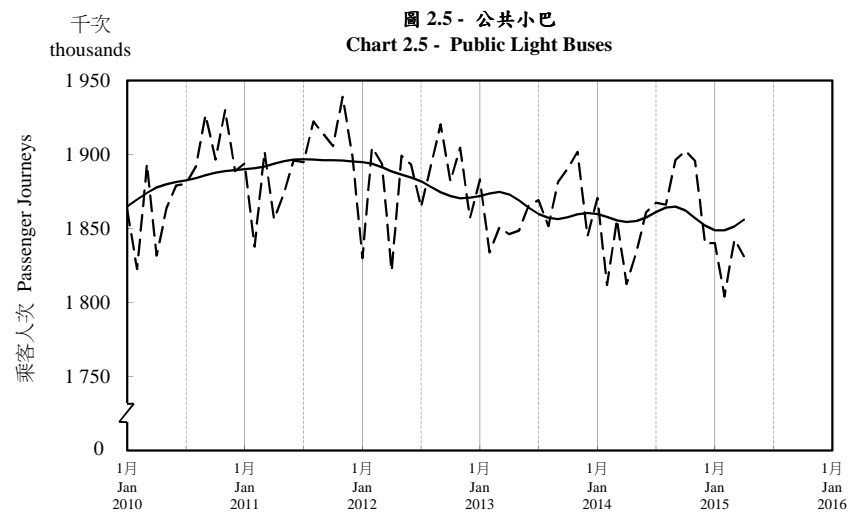

## 按月劃分的平均每日乘客人次趨勢 Trend of Average Daily Passenger Journeys by Month

2015/04

註：(1) 包括港鐵線路、機場快線及輕鐵。  
Note: (1) Including MTR Lines, Airport Express Line and Light Rail.

--- 平均每日 Average Daily  
—— 趨勢 Trend

趨勢：以「X-12自迴歸-求和-移動平均」方法估算  
Trend : Estimated by X-12 ARIMA Method