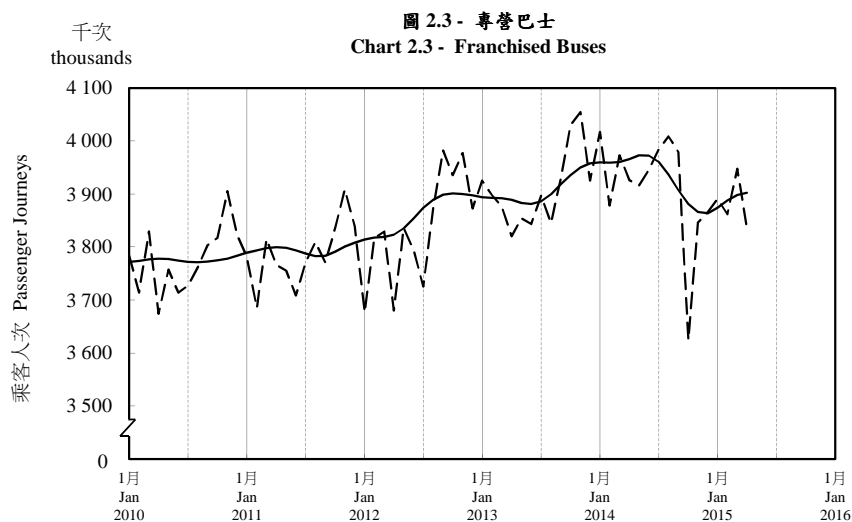

## 按月劃分的平均每日乘客人次趨勢 Trend of Average Daily Passenger Journeys by Month

2015/04

註：(1) 包括港鐵線路、機場快線及輕鐵。  
Note: (1) Including MTR Lines, Airport Express Line and Light Rail.

--- 平均每日 Average Daily  
—— 趨勢 Trend

趨勢：以「X-12自迴歸-求和-移動平均」方法估算  
Trend : Estimated by X-12 ARIMA Method