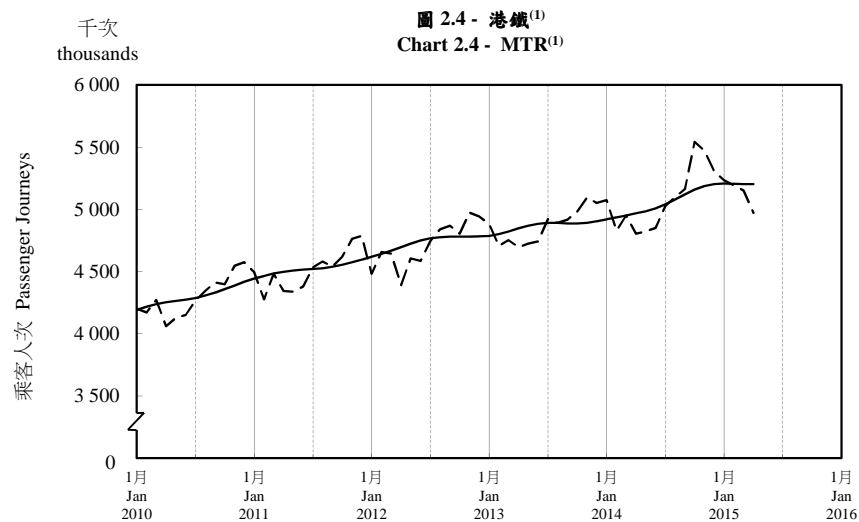

## 按月劃分的平均每日乘客人次趨勢 Trend of Average Daily Passenger Journeys by Month

2015/04

註：(1) 包括港鐵線路、機場快線及輕鐵。  
Note: (1) Including MTR Lines, Airport Express Line and Light Rail.

--- 平均每日 Average Daily  
—— 趨勢 Trend

趨勢：以「X-12自迴歸-求和-移動平均」方法估算  
Trend : Estimated by X-12 ARIMA Method