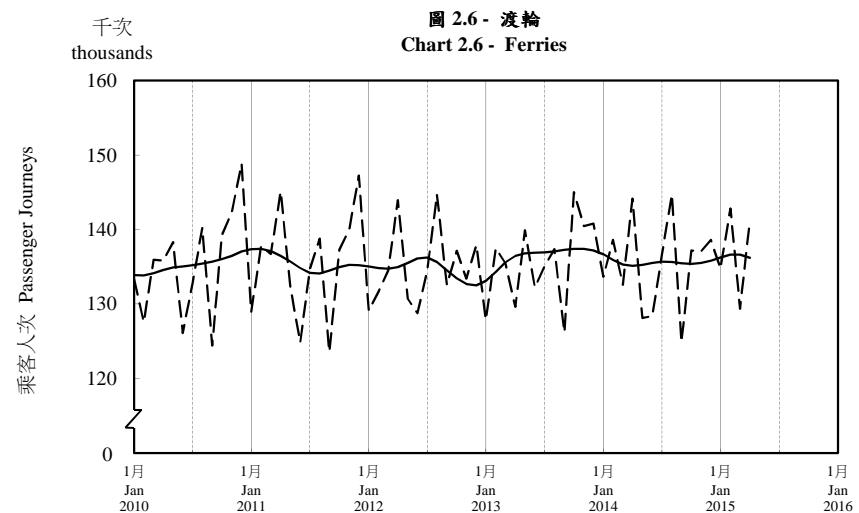

## 按月劃分的平均每日乘客人次趨勢 Trend of Average Daily Passenger Journeys by Month

2015/04

註：(1) 包括港鐵線路、機場快線及輕鐵。  
Note: (1) Including MTR Lines, Airport Express Line and Light Rail.

--- 平均每日 Average Daily  
—— 趨勢 Trend

趨勢：以「X-12自迴歸-求和-移動平均」方法估算  
Trend : Estimated by X-12 ARIMA Method