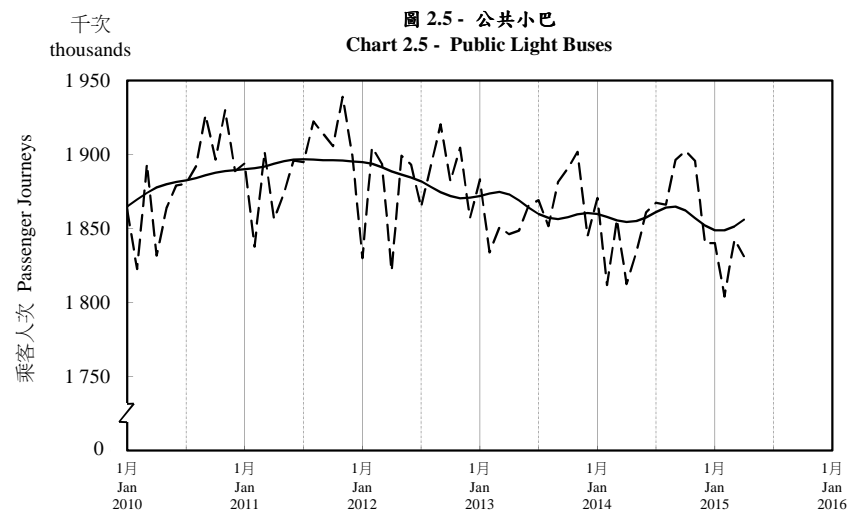

按月劃分的平均每日乘客人次趨勢 Trend of Average Daily Passenger Journeys by Month

2015/04

註：(1) 包括港鐵線路、機場快線及輕鐵。
Note: (1) Including MTR Lines, Airport Express Line and Light Rail.

--- 平均每日 Average Daily
—— 趨勢 Trend

趨勢：以「X-12自迴歸-求和-移動平均」方法估算
Trend : Estimated by X-12 ARIMA Method