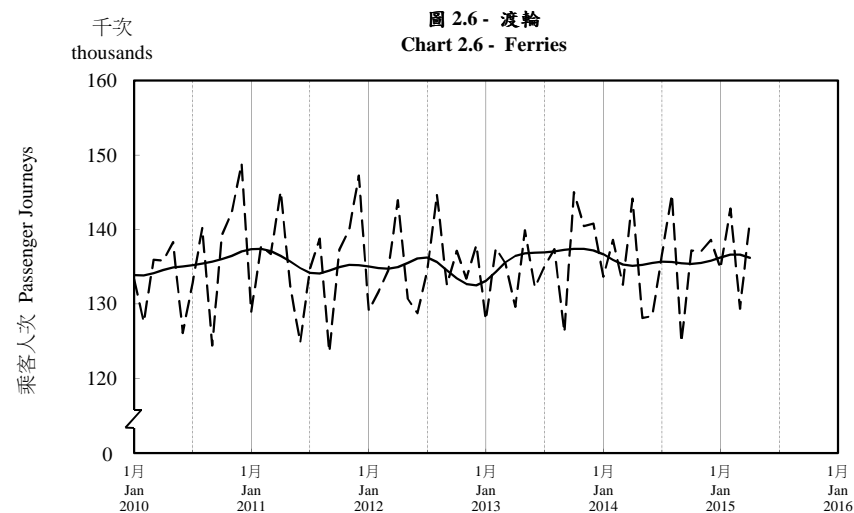

按月劃分的平均每日乘客人次趨勢 Trend of Average Daily Passenger Journeys by Month

2015/04

註：(1) 包括港鐵線路、機場快線及輕鐵。
Note: (1) Including MTR Lines, Airport Express Line and Light Rail.

--- 平均每日 Average Daily
—— 趨勢 Trend

趨勢：以「X-12自迴歸-求和-移動平均」方法估算
Trend : Estimated by X-12 ARIMA Method