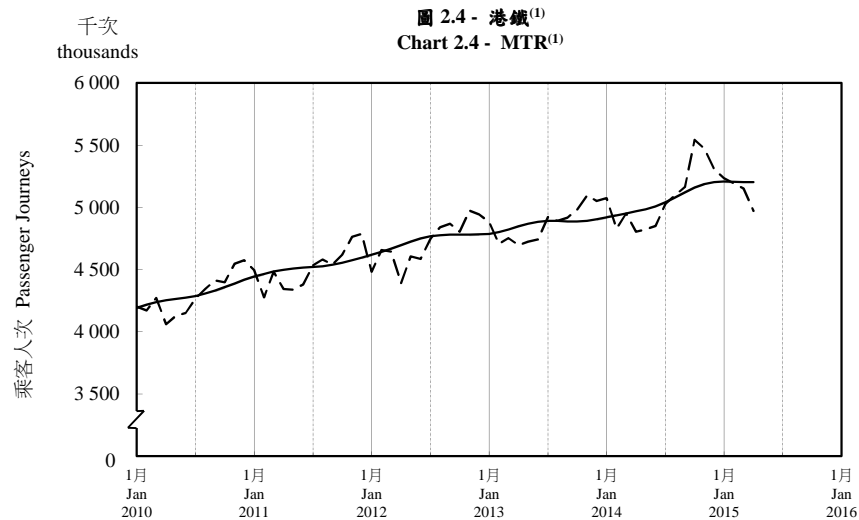

按月劃分的平均每日乘客人次趨勢 Trend of Average Daily Passenger Journeys by Month

2015/04

註：(1) 包括港鐵線路、機場快線及輕鐵。
Note: (1) Including MTR Lines, Airport Express Line and Light Rail.

--- 平均每日 Average Daily
—— 趨勢 Trend

趨勢：以「X-12自迴歸-求和-移動平均」方法估算
Trend : Estimated by X-12 ARIMA Method