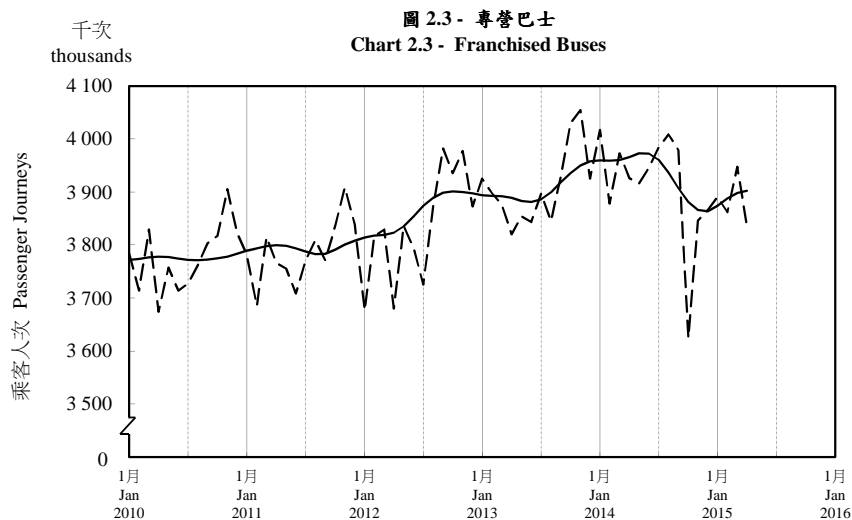

按月劃分的平均每日乘客人次趨勢 Trend of Average Daily Passenger Journeys by Month

2015/04

註：(1) 包括港鐵線路、機場快線及輕鐵。
Note: (1) Including MTR Lines, Airport Express Line and Light Rail.

--- 平均每日 Average Daily
—— 趨勢 Trend

趨勢：以「X-12自迴歸-求和-移動平均」方法估算
Trend : Estimated by X-12 ARIMA Method