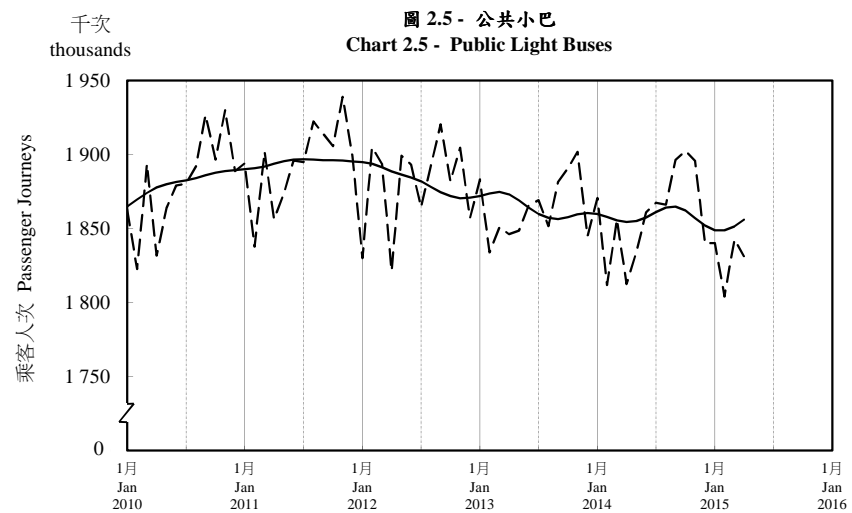

按月劃分的平均每日乘客人次趨勢 Trend of Average Daily Passenger Journeys by Month

2015/04

註：(1) 包括港鐵線路、機場快線及輕鐵。
Note: (1) Including MTR Lines, Airport Express Line and Light Rail.

--- 平均每日 Average Daily
—— 趨勢 Trend

趨勢：以「X-12自迴歸-求和-移動平均」方法估算
Trend : Estimated by X-12 ARIMA Method