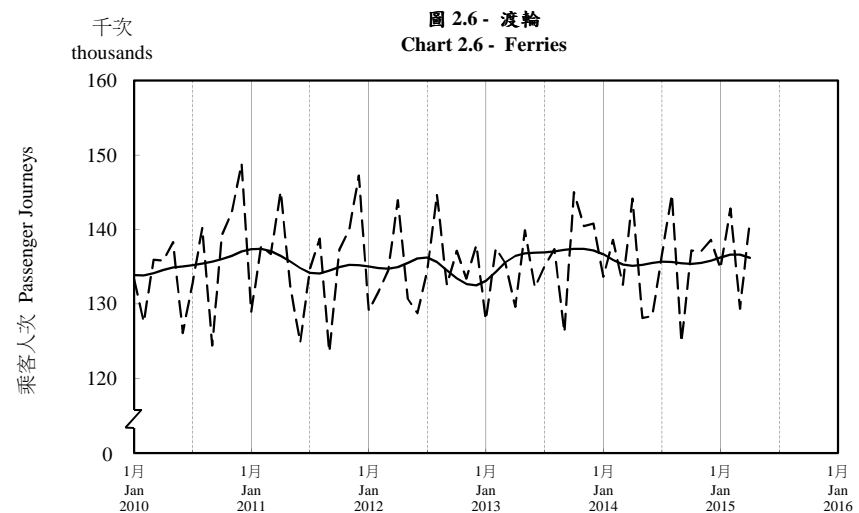

按月劃分的平均每日乘客人次趨勢 Trend of Average Daily Passenger Journeys by Month

2015/04

註：(1) 包括港鐵線路、機場快線及輕鐵。
Note: (1) Including MTR Lines, Airport Express Line and Light Rail.

--- 平均每日 Average Daily
—— 趨勢 Trend

趨勢：以「X-12自迴歸-求和-移動平均」方法估算
Trend : Estimated by X-12 ARIMA Method