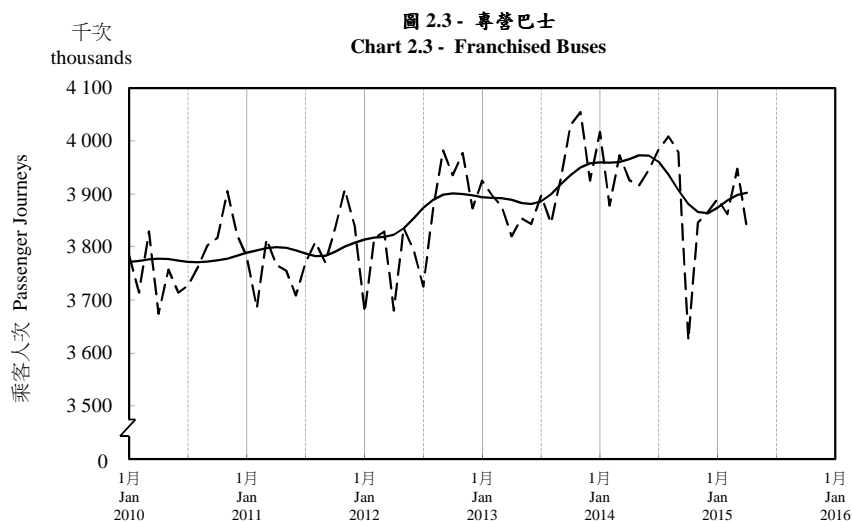

按月劃分的平均每日乘客人次趨勢 Trend of Average Daily Passenger Journeys by Month

2015/04

註：(1) 包括港鐵線路、機場快線及輕鐵。
Note: (1) Including MTR Lines, Airport Express Line and Light Rail.

--- 平均每日 Average Daily
—— 趨勢 Trend

趨勢：以「X-12自迴歸-求和-移動平均」方法估算
Trend : Estimated by X-12 ARIMA Method