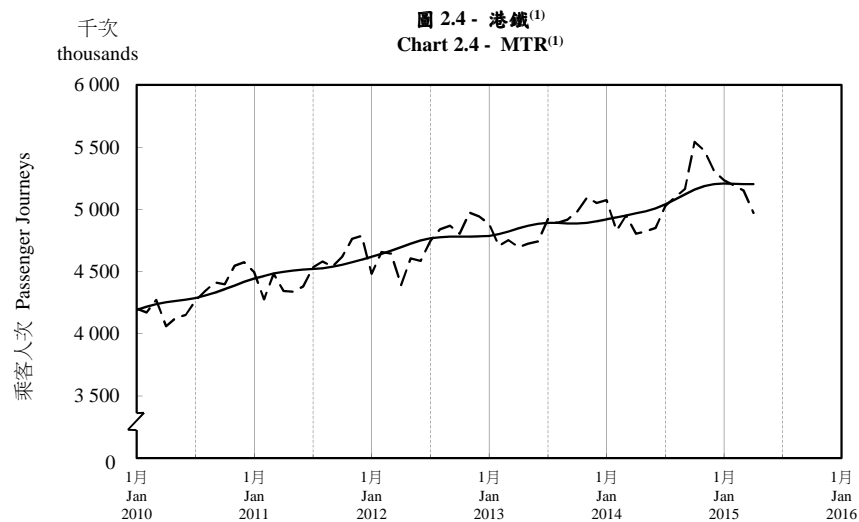

按月劃分的平均每日乘客人次趨勢 Trend of Average Daily Passenger Journeys by Month

2015/04

註：(1) 包括港鐵線路、機場快線及輕鐵。
Note: (1) Including MTR Lines, Airport Express Line and Light Rail.

--- 平均每日 Average Daily
—— 趨勢 Trend

趨勢：以「X-12自迴歸-求和-移動平均」方法估算
Trend : Estimated by X-12 ARIMA Method