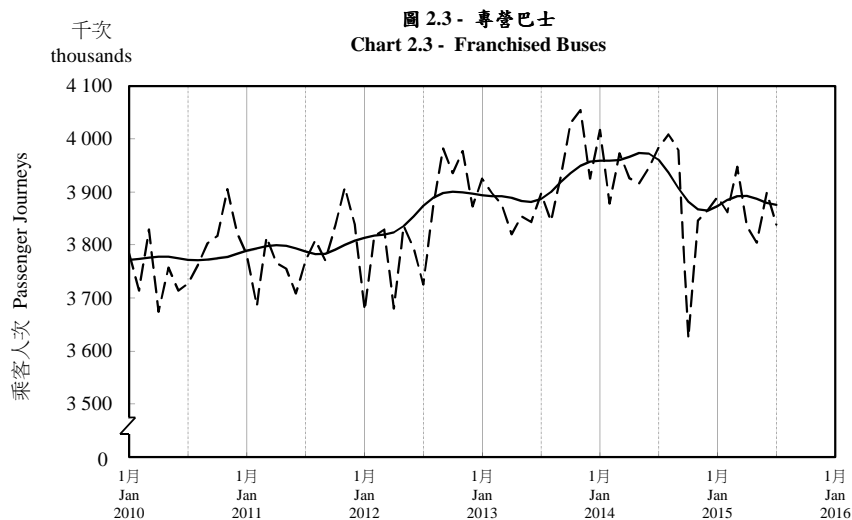

## 按月劃分的平均每日乘客人次趨勢 Trend of Average Daily Passenger Journeys by Month

2015/07

註：(1) 包括港鐵線路、機場快線及輕鐵。  
Note: (1) Including MTR Lines, Airport Express Line and Light Rail.

--- 平均每日 Average Daily  
—— 趨勢 Trend

趨勢：以「X-12自迴歸-求和-移動平均」方法估算  
Trend : Estimated by X-12 ARIMA Method