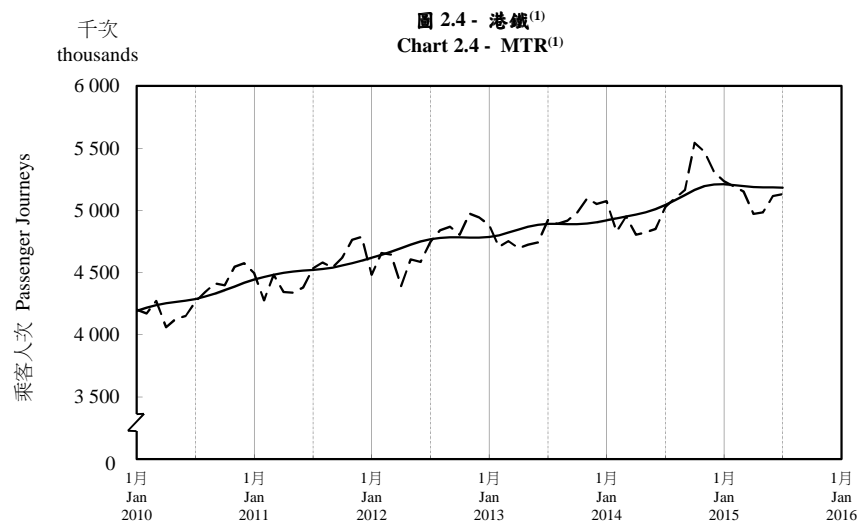

## 按月劃分的平均每日乘客人次趨勢 Trend of Average Daily Passenger Journeys by Month

2015/07

註：(1) 包括港鐵線路、機場快線及輕鐵。  
Note: (1) Including MTR Lines, Airport Express Line and Light Rail.

--- 平均每日 Average Daily  
—— 趨勢 Trend

趨勢：以「X-12自迴歸-求和-移動平均」方法估算  
Trend : Estimated by X-12 ARIMA Method