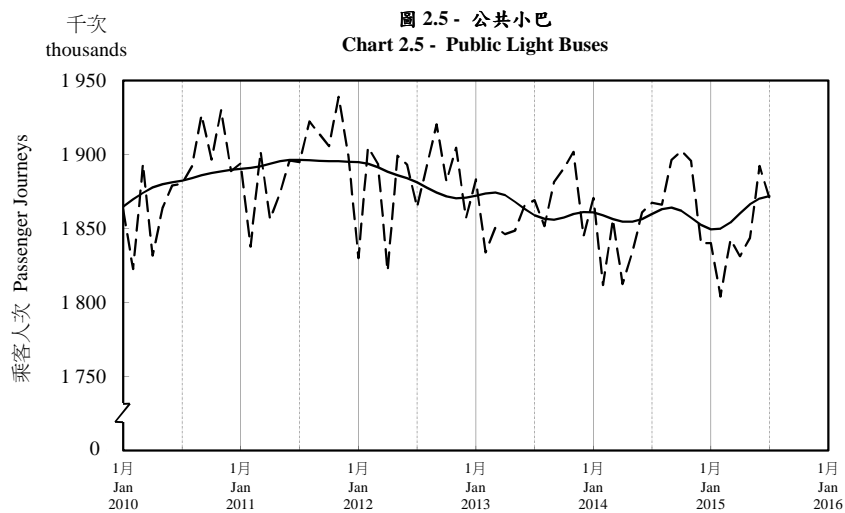

## 按月劃分的平均每日乘客人次趨勢 Trend of Average Daily Passenger Journeys by Month

2015/07

註：(1) 包括港鐵線路、機場快線及輕鐵。  
Note: (1) Including MTR Lines, Airport Express Line and Light Rail.

--- 平均每日 Average Daily  
—— 趨勢 Trend

趨勢：以「X-12自迴歸-求和-移動平均」方法估算  
Trend : Estimated by X-12 ARIMA Method