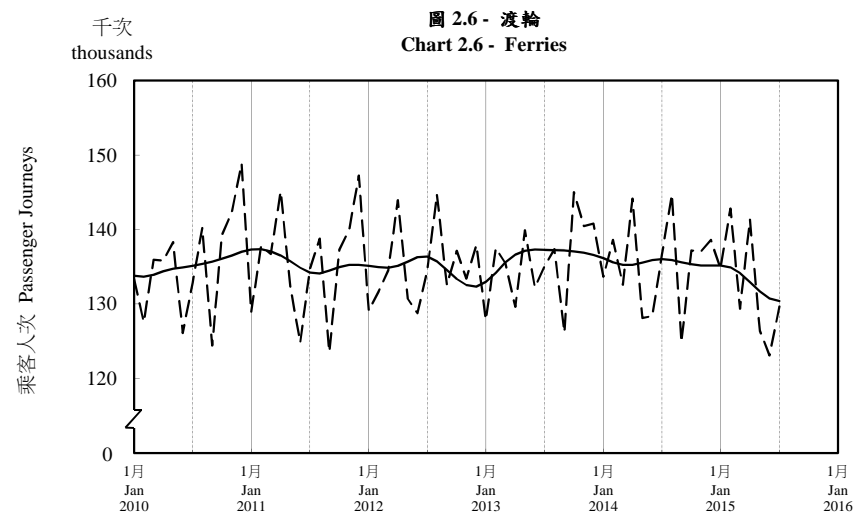

## 按月劃分的平均每日乘客人次趨勢 Trend of Average Daily Passenger Journeys by Month

2015/07

註：(1) 包括港鐵線路、機場快線及輕鐵。  
Note: (1) Including MTR Lines, Airport Express Line and Light Rail.

--- 平均每日 Average Daily  
—— 趨勢 Trend

趨勢：以「X-12自迴歸-求和-移動平均」方法估算  
Trend : Estimated by X-12 ARIMA Method