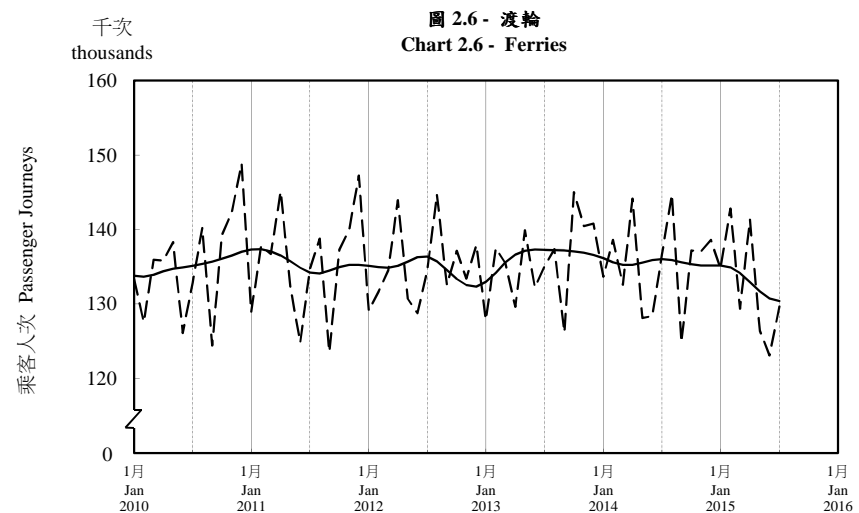

按月劃分的平均每日乘客人次趨勢 Trend of Average Daily Passenger Journeys by Month

2015/07

註：(1) 包括港鐵線路、機場快線及輕鐵。
Note: (1) Including MTR Lines, Airport Express Line and Light Rail.

--- 平均每日 Average Daily
—— 趨勢 Trend

趨勢：以「X-12自迴歸-求和-移動平均」方法估算
Trend : Estimated by X-12 ARIMA Method