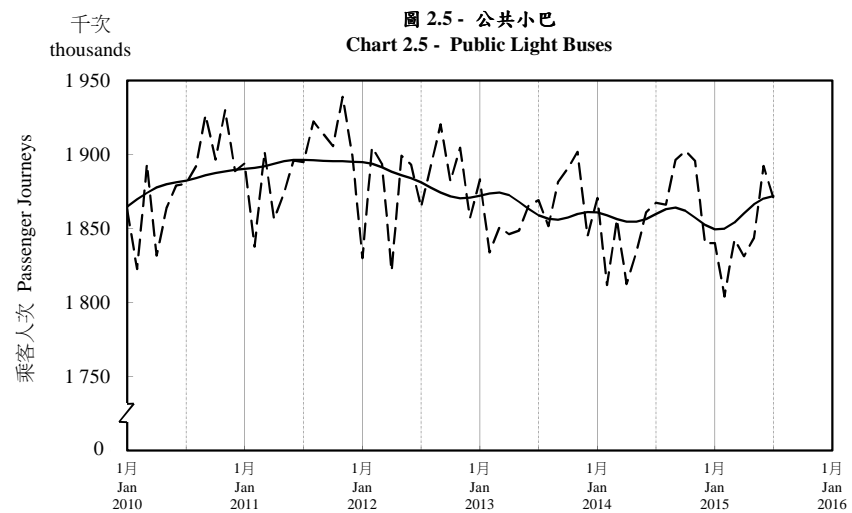

按月劃分的平均每日乘客人次趨勢 Trend of Average Daily Passenger Journeys by Month

2015/07

註：(1) 包括港鐵線路、機場快線及輕鐵。
Note: (1) Including MTR Lines, Airport Express Line and Light Rail.

--- 平均每日 Average Daily
—— 趨勢 Trend

趨勢：以「X-12自迴歸-求和-移動平均」方法估算
Trend : Estimated by X-12 ARIMA Method