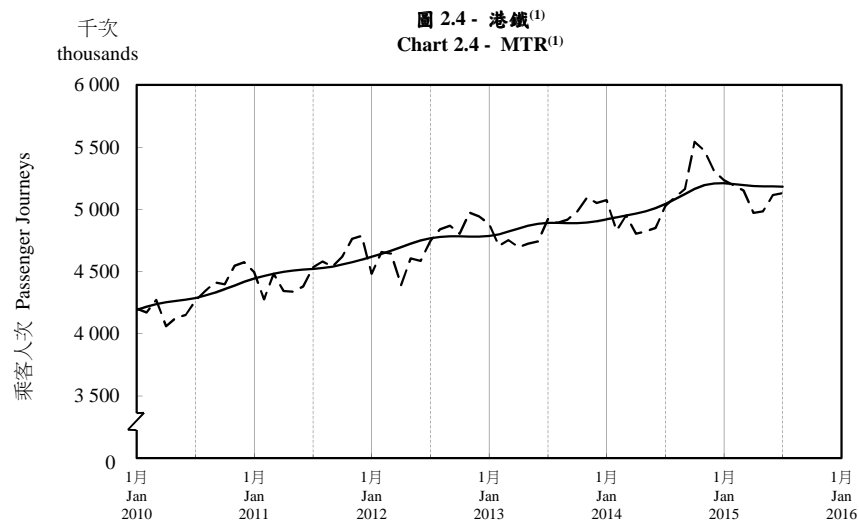

按月劃分的平均每日乘客人次趨勢 Trend of Average Daily Passenger Journeys by Month

2015/07

註：(1) 包括港鐵線路、機場快線及輕鐵。
Note: (1) Including MTR Lines, Airport Express Line and Light Rail.

--- 平均每日 Average Daily
—— 趨勢 Trend

趨勢：以「X-12自迴歸-求和-移動平均」方法估算
Trend : Estimated by X-12 ARIMA Method