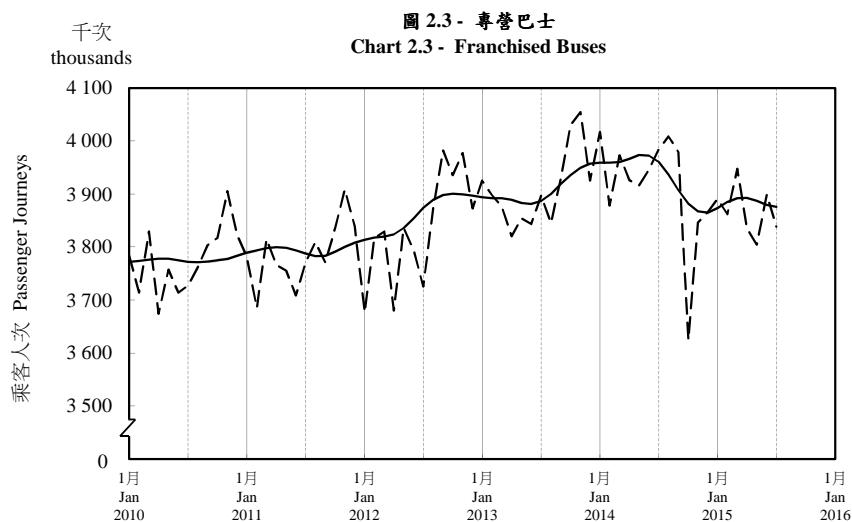

按月劃分的平均每日乘客人次趨勢 Trend of Average Daily Passenger Journeys by Month

2015/07

註：(1) 包括港鐵線路、機場快線及輕鐵。
Note: (1) Including MTR Lines, Airport Express Line and Light Rail.

--- 平均每日 Average Daily
—— 趨勢 Trend

趨勢：以「X-12自迴歸-求和-移動平均」方法估算
Trend : Estimated by X-12 ARIMA Method