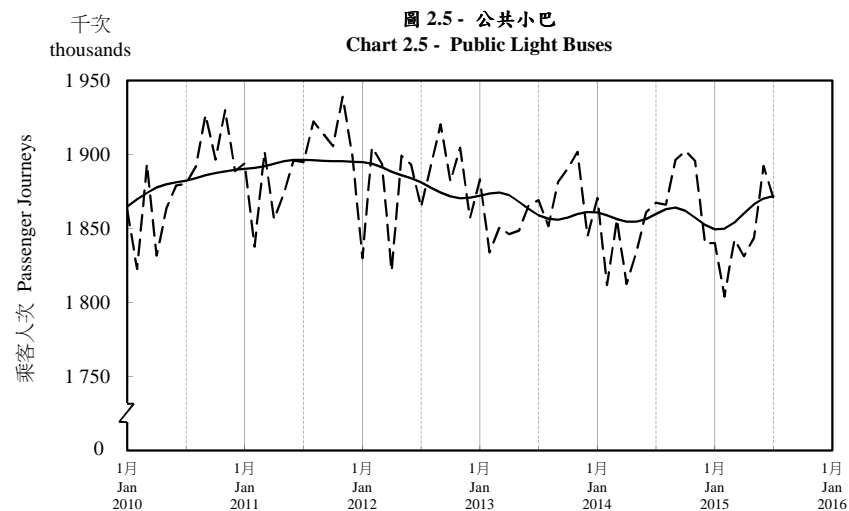

按月劃分的平均每日乘客人次趨勢 Trend of Average Daily Passenger Journeys by Month

2015/07

註：(1) 包括港鐵線路、機場快線及輕鐵。
Note: (1) Including MTR Lines, Airport Express Line and Light Rail.

--- 平均每日 Average Daily
—— 趨勢 Trend

趨勢：以「X-12自迴歸-求和-移動平均」方法估算
Trend : Estimated by X-12 ARIMA Method