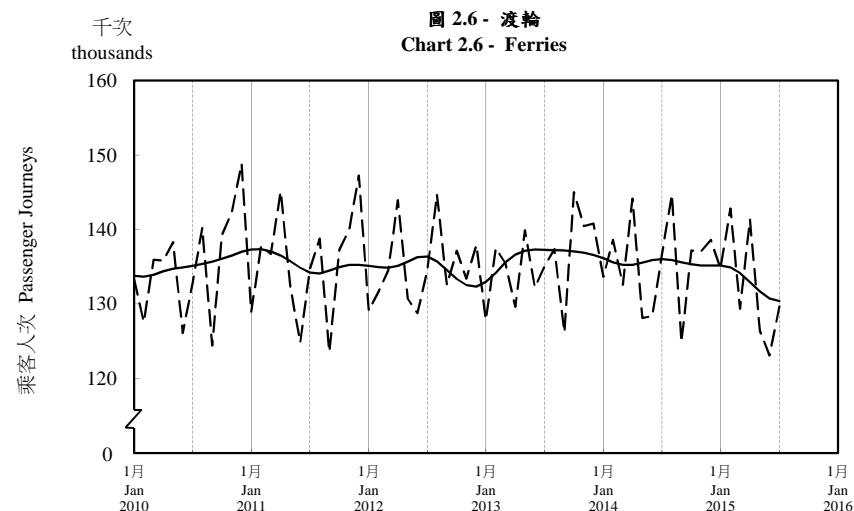

按月劃分的平均每日乘客人次趨勢 Trend of Average Daily Passenger Journeys by Month

2015/07

註：(1) 包括港鐵線路、機場快線及輕鐵。
Note: (1) Including MTR Lines, Airport Express Line and Light Rail.

--- 平均每日 Average Daily
—— 趨勢 Trend

趨勢：以「X-12自迴歸-求和-移動平均」方法估算
Trend : Estimated by X-12 ARIMA Method