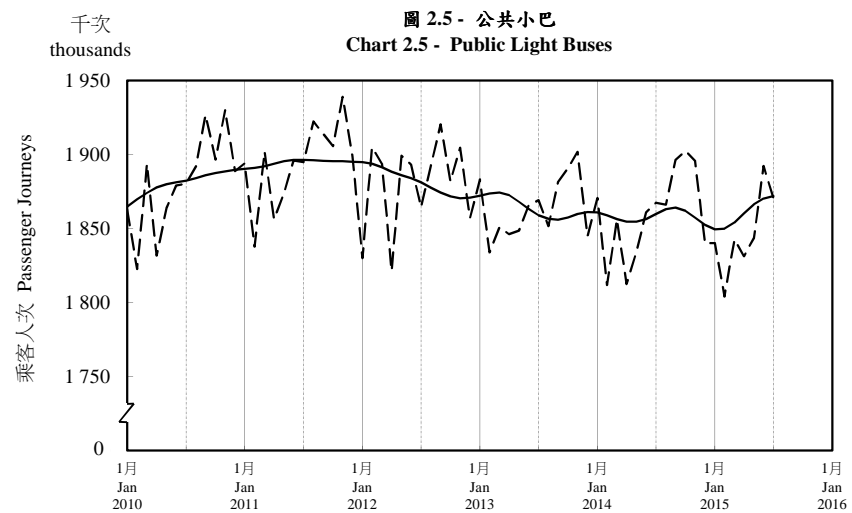

## 按月劃分的平均每日乘客人次趨勢 Trend of Average Daily Passenger Journeys by Month

2015/07

註：(1) 包括港鐵線路、機場快線及輕鐵。  
Note: (1) Including MTR Lines, Airport Express Line and Light Rail.

--- 平均每日 Average Daily  
—— 趨勢 Trend

趨勢：以「X-12自迴歸-求和-移動平均」方法估算  
Trend : Estimated by X-12 ARIMA Method