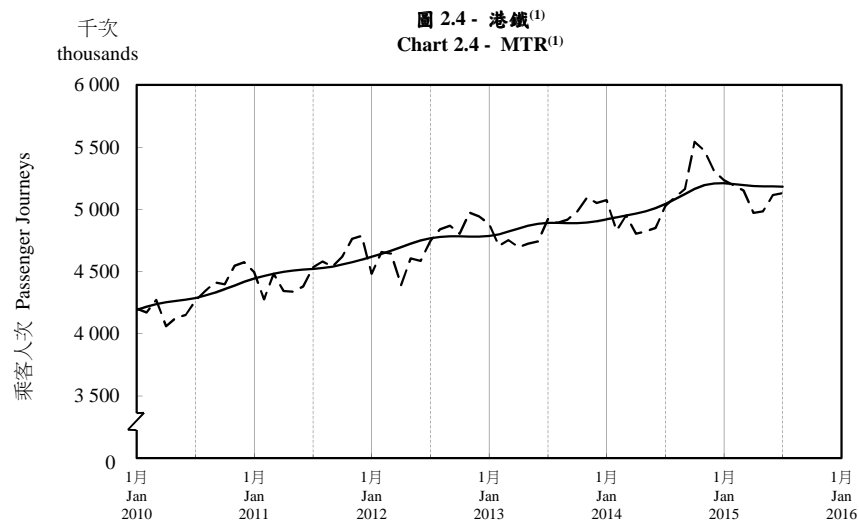

## 按月劃分的平均每日乘客人次趨勢 Trend of Average Daily Passenger Journeys by Month

2015/07

註：(1) 包括港鐵線路、機場快線及輕鐵。  
Note: (1) Including MTR Lines, Airport Express Line and Light Rail.

--- 平均每日 Average Daily  
—— 趨勢 Trend

趨勢：以「X-12自迴歸-求和-移動平均」方法估算  
Trend : Estimated by X-12 ARIMA Method