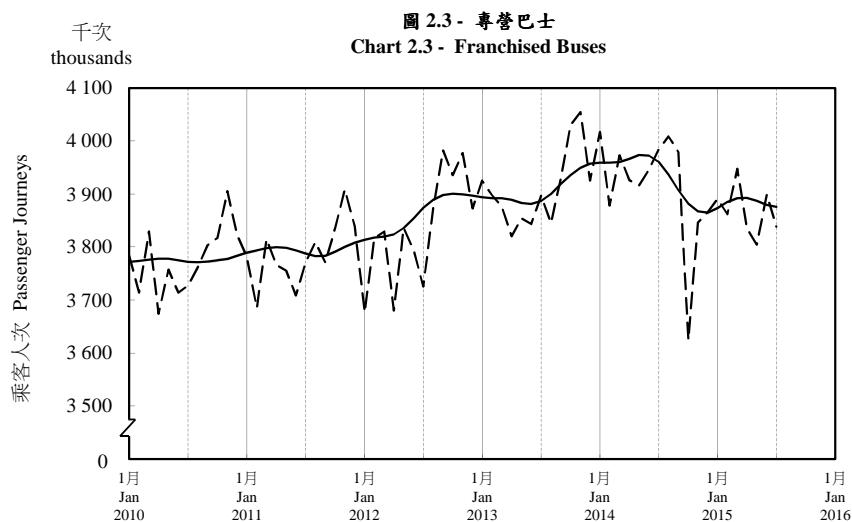

## 按月劃分的平均每日乘客人次趨勢 Trend of Average Daily Passenger Journeys by Month

2015/07

註：(1) 包括港鐵線路、機場快線及輕鐵。  
Note: (1) Including MTR Lines, Airport Express Line and Light Rail.

--- 平均每日 Average Daily  
—— 趨勢 Trend

趨勢：以「X-12自迴歸-求和-移動平均」方法估算  
Trend : Estimated by X-12 ARIMA Method