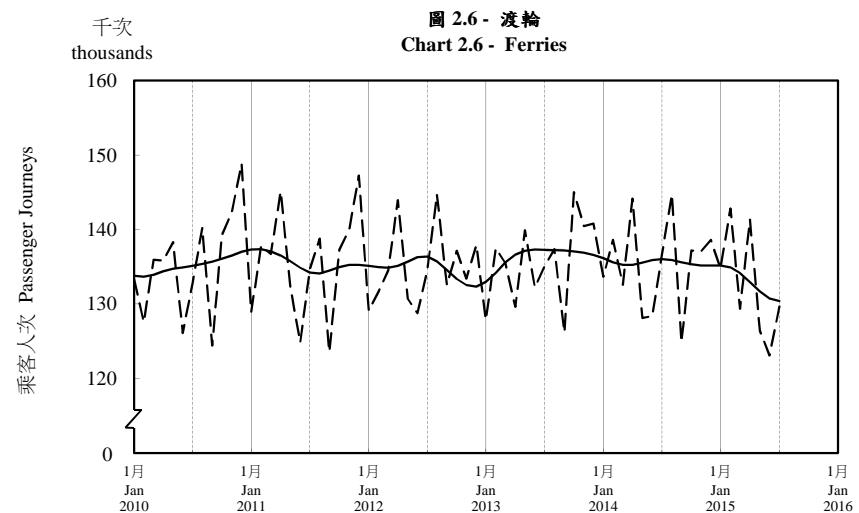

## 按月劃分的平均每日乘客人次趨勢 Trend of Average Daily Passenger Journeys by Month

2015/07

註：(1) 包括港鐵線路、機場快線及輕鐵。  
Note: (1) Including MTR Lines, Airport Express Line and Light Rail.

--- 平均每日 Average Daily  
—— 趨勢 Trend

趨勢：以「X-12自迴歸-求和-移動平均」方法估算  
Trend : Estimated by X-12 ARIMA Method