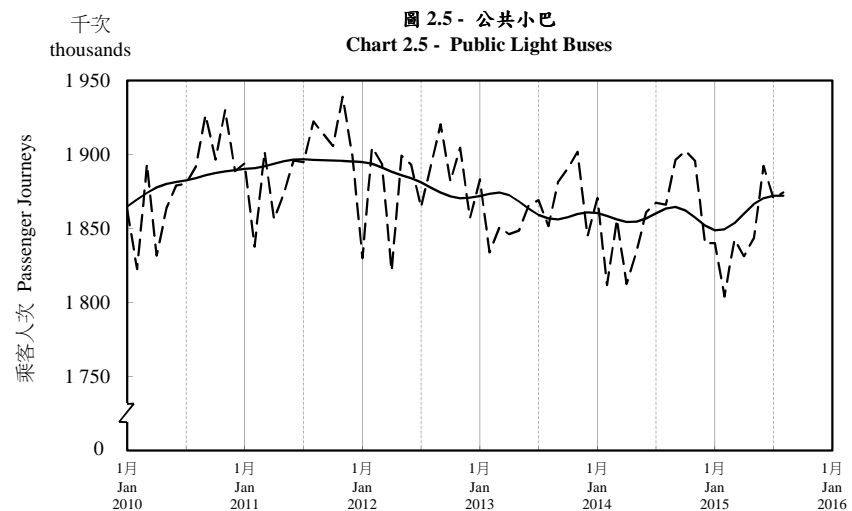

## 按月劃分的平均每日乘客人次趨勢 Trend of Average Daily Passenger Journeys by Month

2015/08

註：(1) 包括港鐵線路、機場快線及輕鐵。  
Note: (1) Including MTR Lines, Airport Express Line and Light Rail.

--- 平均每日 Average Daily  
—— 趨勢 Trend

趨勢：以「X-12自迴歸-求和-移動平均」方法估算  
Trend : Estimated by X-12 ARIMA Method