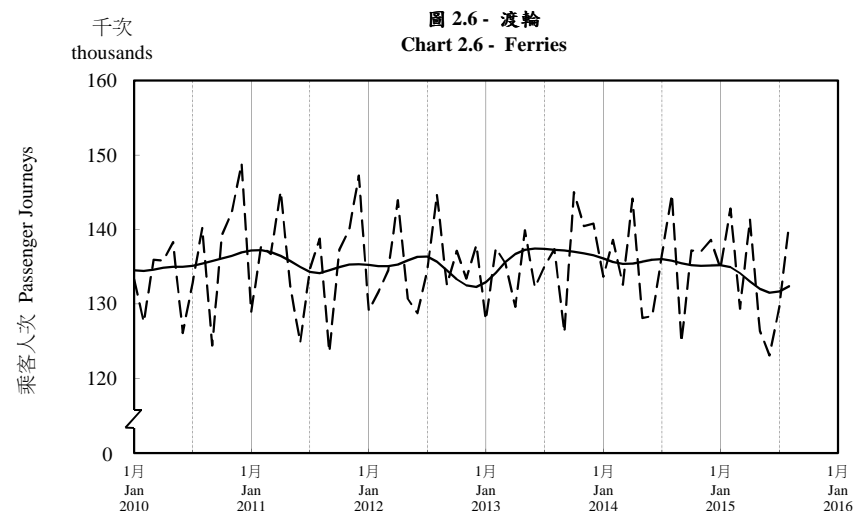

## 按月劃分的平均每日乘客人次趨勢 Trend of Average Daily Passenger Journeys by Month

2015/08

註：(1) 包括港鐵線路、機場快線及輕鐵。  
Note: (1) Including MTR Lines, Airport Express Line and Light Rail.

--- 平均每日 Average Daily  
—— 趨勢 Trend

趨勢：以「X-12自迴歸-求和-移動平均」方法估算  
Trend : Estimated by X-12 ARIMA Method