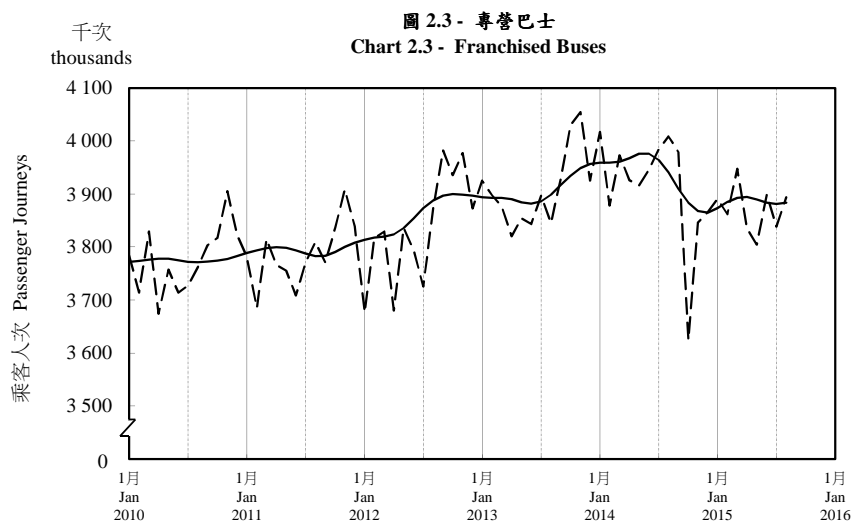

## 按月劃分的平均每日乘客人次趨勢 Trend of Average Daily Passenger Journeys by Month

2015/08

註：(1) 包括港鐵線路、機場快線及輕鐵。  
Note: (1) Including MTR Lines, Airport Express Line and Light Rail.

--- 平均每日 Average Daily  
—— 趨勢 Trend

趨勢：以「X-12自迴歸-求和-移動平均」方法估算  
Trend : Estimated by X-12 ARIMA Method