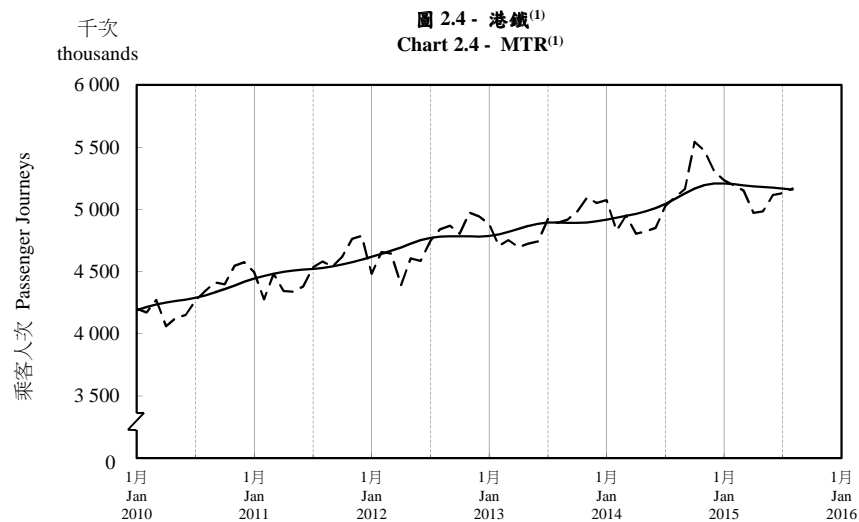

## 按月劃分的平均每日乘客人次趨勢 Trend of Average Daily Passenger Journeys by Month

2015/08

註：(1) 包括港鐵線路、機場快線及輕鐵。  
Note: (1) Including MTR Lines, Airport Express Line and Light Rail.

--- 平均每日 Average Daily  
—— 趨勢 Trend

趨勢：以「X-12自迴歸-求和-移動平均」方法估算  
Trend : Estimated by X-12 ARIMA Method