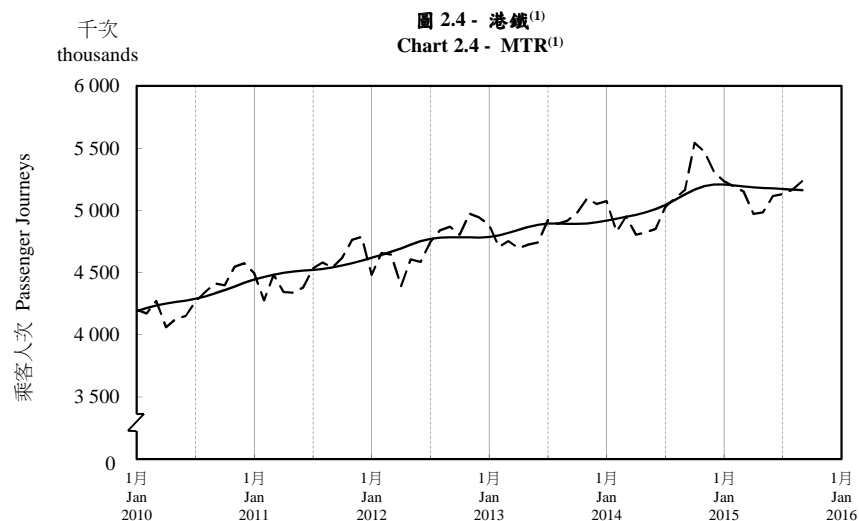

按月劃分的平均每日乘客人次趨勢 Trend of Average Daily Passenger Journeys by Month

2015/09

註：(1) 包括港鐵線路、機場快線及輕鐵。
Note: (1) Including MTR Lines, Airport Express Line and Light Rail.

--- 平均每日 Average Daily
—— 趨勢 Trend

趨勢：以「X-12自迴歸-求和-移動平均」方法估算
Trend : Estimated by X-12 ARIMA Method