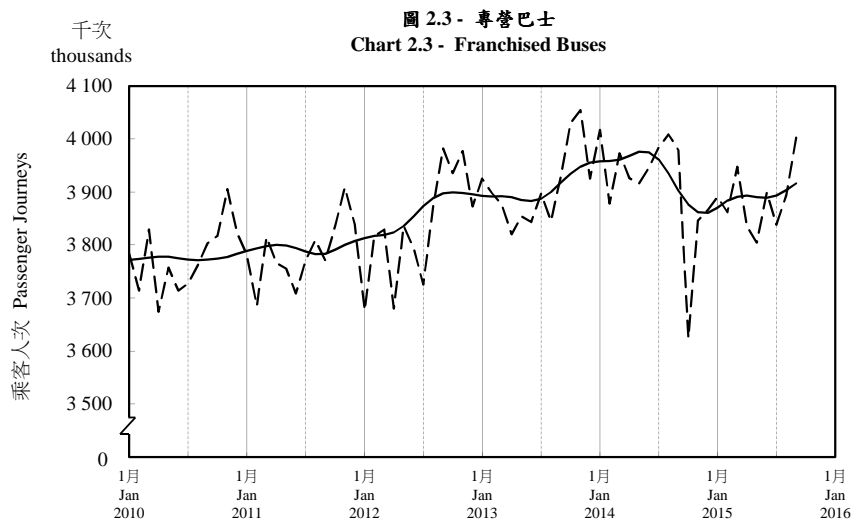

按月劃分的平均每日乘客人次趨勢 Trend of Average Daily Passenger Journeys by Month

2015/09

註：(1) 包括港鐵線路、機場快線及輕鐵。
Note: (1) Including MTR Lines, Airport Express Line and Light Rail.

--- 平均每日 Average Daily
—— 趨勢 Trend

趨勢：以「X-12自迴歸-求和-移動平均」方法估算
Trend : Estimated by X-12 ARIMA Method