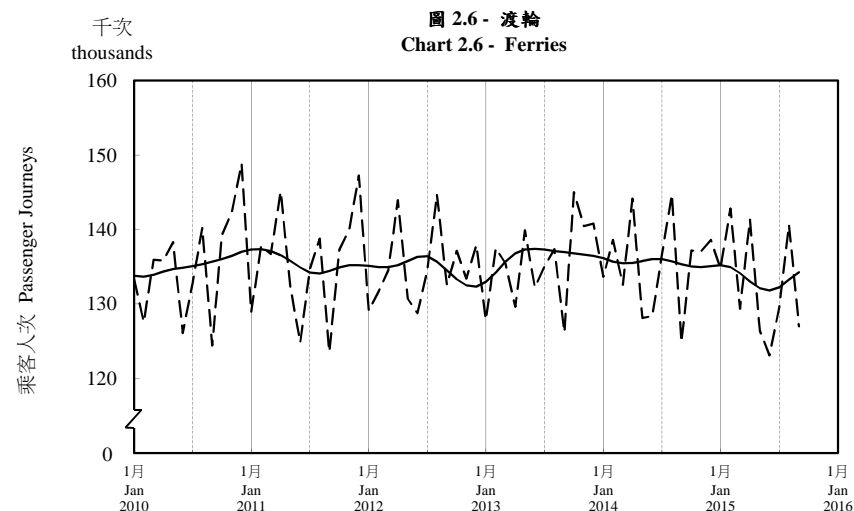

按月劃分的平均每日乘客人次趨勢 Trend of Average Daily Passenger Journeys by Month

2015/09

註：(1) 包括港鐵線路、機場快線及輕鐵。
Note: (1) Including MTR Lines, Airport Express Line and Light Rail.

--- 平均每日 Average Daily
—— 趨勢 Trend

趨勢：以「X-12自迴歸-求和-移動平均」方法估算
Trend : Estimated by X-12 ARIMA Method