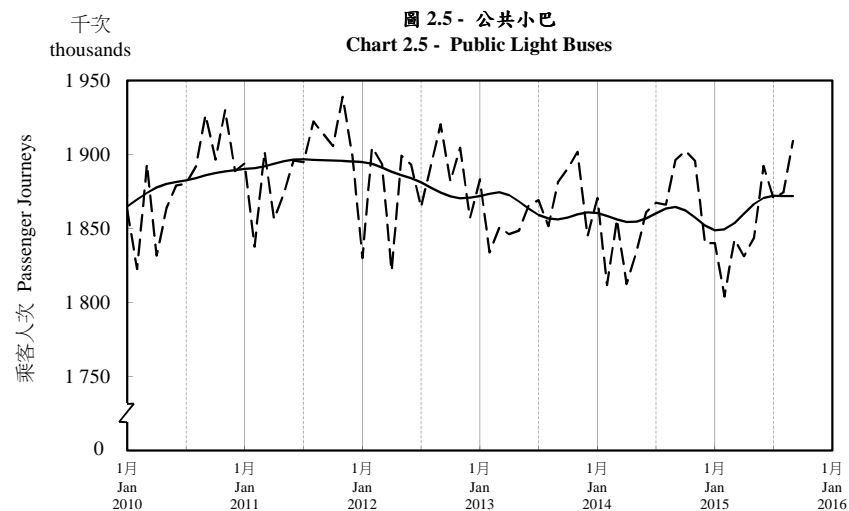

按月劃分的平均每日乘客人次趨勢 Trend of Average Daily Passenger Journeys by Month

2015/09

註：(1) 包括港鐵線路、機場快線及輕鐵。
Note: (1) Including MTR Lines, Airport Express Line and Light Rail.

--- 平均每日 Average Daily
—— 趨勢 Trend

趨勢：以「X-12自迴歸-求和-移動平均」方法估算
Trend : Estimated by X-12 ARIMA Method