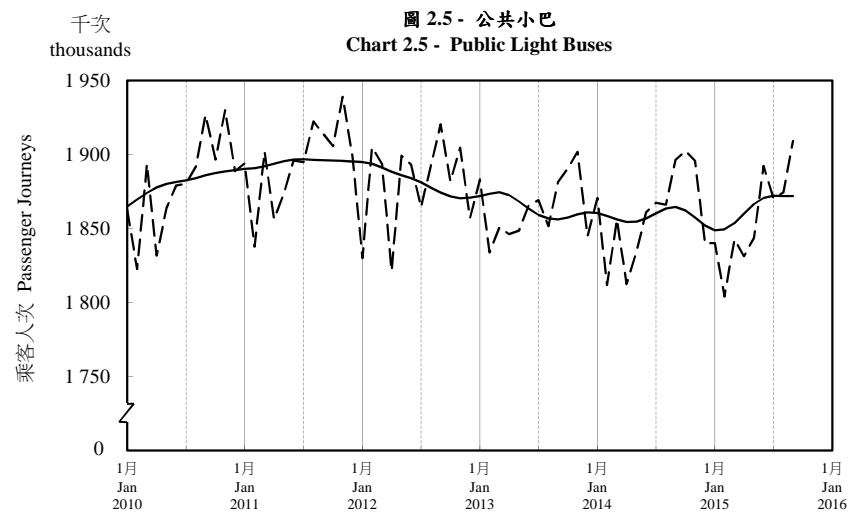

按月劃分的平均每日乘客人次趨勢 Trend of Average Daily Passenger Journeys by Month

2015/09

註：(1) 包括港鐵線路、機場快線及輕鐵。
Note: (1) Including MTR Lines, Airport Express Line and Light Rail.

--- 平均每日 Average Daily
—— 趨勢 Trend

趨勢：以「X-12自迴歸-求和-移動平均」方法估算
Trend : Estimated by X-12 ARIMA Method