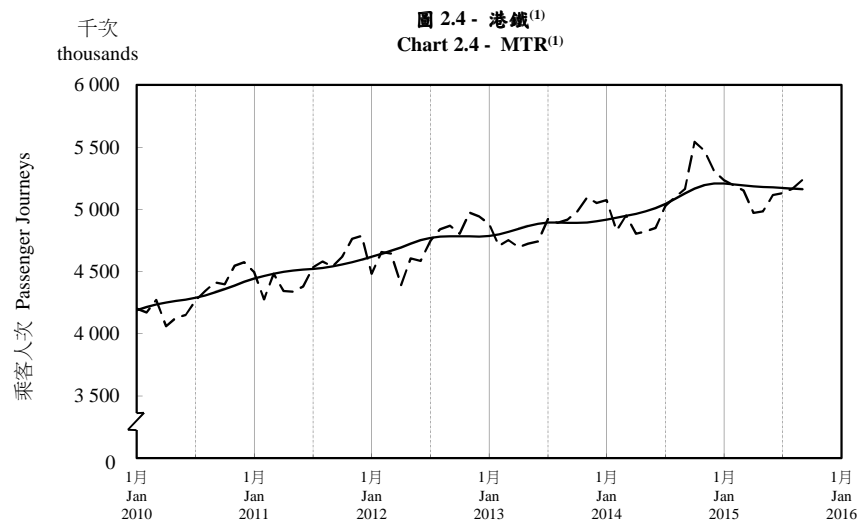

按月劃分的平均每日乘客人次趨勢 Trend of Average Daily Passenger Journeys by Month

2015/09

註：(1) 包括港鐵線路、機場快線及輕鐵。
Note: (1) Including MTR Lines, Airport Express Line and Light Rail.

--- 平均每日 Average Daily
—— 趨勢 Trend

趨勢：以「X-12自迴歸-求和-移動平均」方法估算
Trend : Estimated by X-12 ARIMA Method