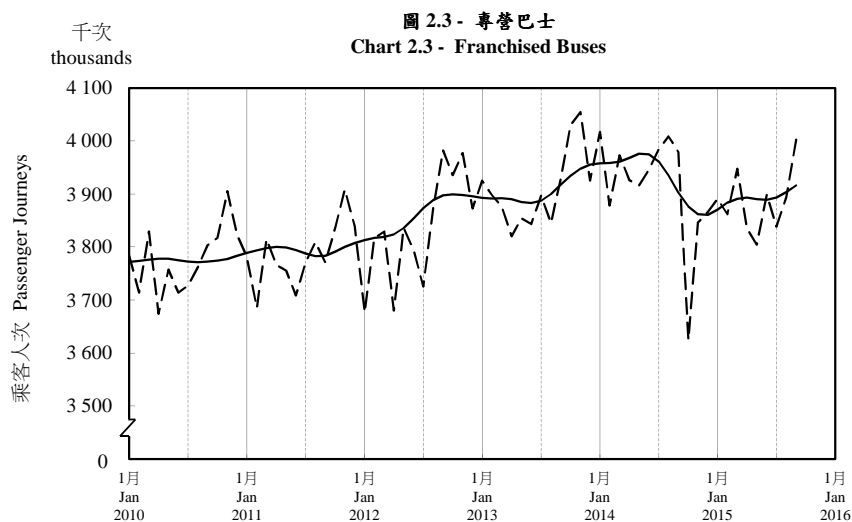

按月劃分的平均每日乘客人次趨勢 Trend of Average Daily Passenger Journeys by Month

2015/09

註：(1) 包括港鐵線路、機場快線及輕鐵。
Note: (1) Including MTR Lines, Airport Express Line and Light Rail.

--- 平均每日 Average Daily
—— 趨勢 Trend

趨勢：以「X-12自迴歸-求和-移動平均」方法估算
Trend : Estimated by X-12 ARIMA Method