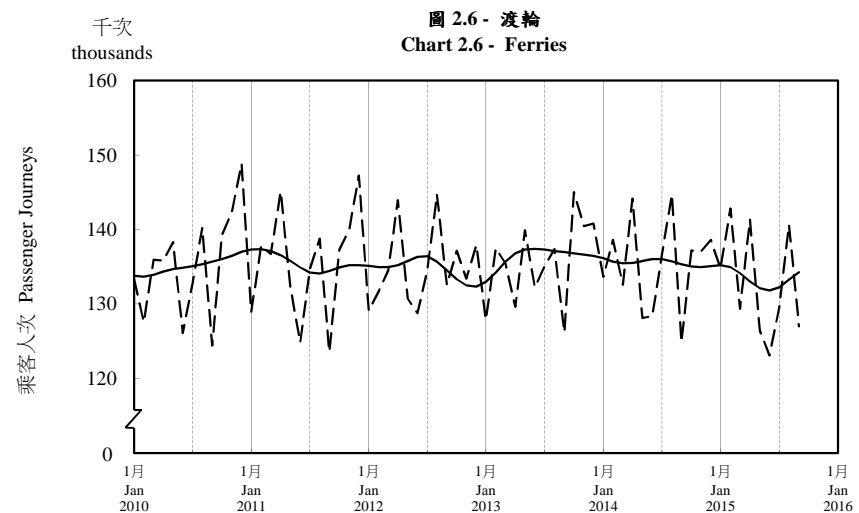

按月劃分的平均每日乘客人次趨勢 Trend of Average Daily Passenger Journeys by Month

2015/09

註：(1) 包括港鐵線路、機場快線及輕鐵。
Note: (1) Including MTR Lines, Airport Express Line and Light Rail.

--- 平均每日 Average Daily
—— 趨勢 Trend

趨勢：以「X-12自迴歸-求和-移動平均」方法估算
Trend : Estimated by X-12 ARIMA Method