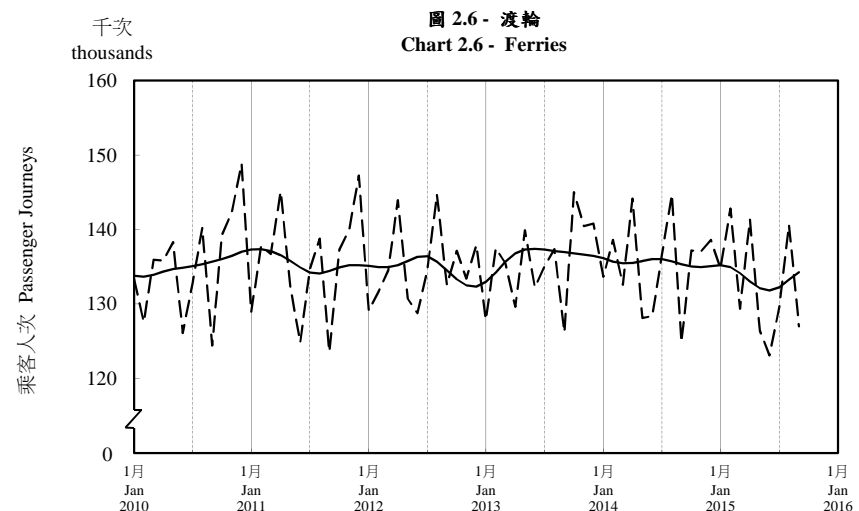

按月劃分的平均每日乘客人次趨勢 Trend of Average Daily Passenger Journeys by Month

2015/09

註：(1) 包括港鐵線路、機場快線及輕鐵。
Note: (1) Including MTR Lines, Airport Express Line and Light Rail.

--- 平均每日 Average Daily
—— 趨勢 Trend

趨勢：以「X-12自迴歸-求和-移動平均」方法估算
Trend : Estimated by X-12 ARIMA Method