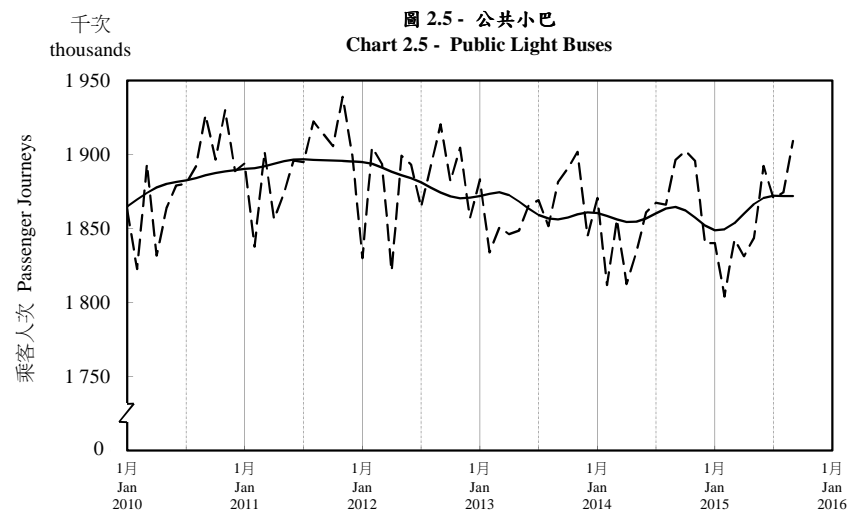

按月劃分的平均每日乘客人次趨勢 Trend of Average Daily Passenger Journeys by Month

2015/09

註：(1) 包括港鐵線路、機場快線及輕鐵。
Note: (1) Including MTR Lines, Airport Express Line and Light Rail.

--- 平均每日 Average Daily
—— 趨勢 Trend

趨勢：以「X-12自迴歸-求和-移動平均」方法估算
Trend : Estimated by X-12 ARIMA Method