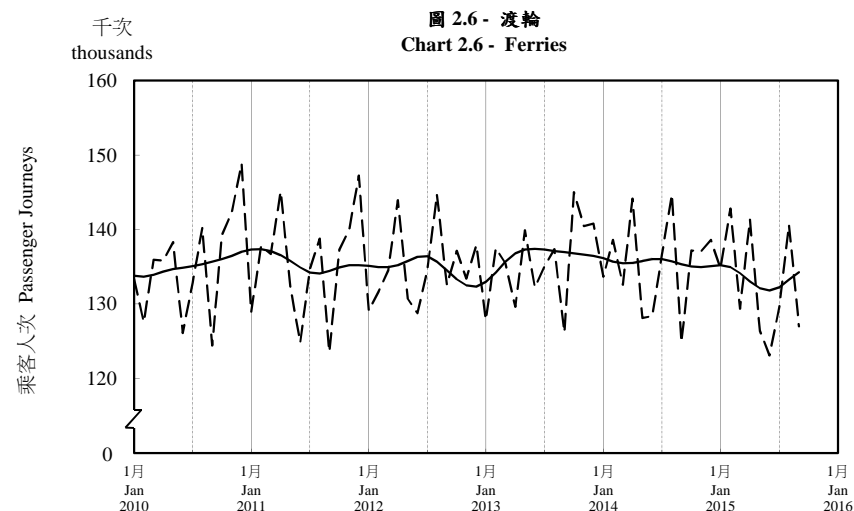

## 按月劃分的平均每日乘客人次趨勢 Trend of Average Daily Passenger Journeys by Month

2015/09

註：(1) 包括港鐵線路、機場快線及輕鐵。

Note: (1) Including MTR Lines, Airport Express Line and Light Rail.

--- 平均每日 Average Daily  
—— 趨勢 Trend

趨勢：以「X-12自迴歸-求和-移動平均」方法估算  
Trend : Estimated by X-12 ARIMA Method