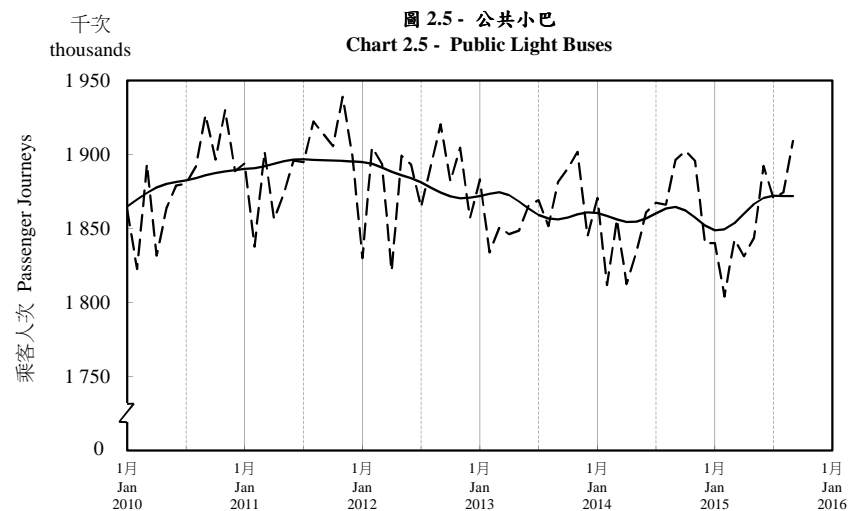

## 按月劃分的平均每日乘客人次趨勢 Trend of Average Daily Passenger Journeys by Month

2015/09

註：(1) 包括港鐵線路、機場快線及輕鐵。

Note: (1) Including MTR Lines, Airport Express Line and Light Rail.

--- 平均每日 Average Daily  
—— 趨勢 Trend

趨勢：以「X-12自迴歸-求和-移動平均」方法估算  
Trend : Estimated by X-12 ARIMA Method