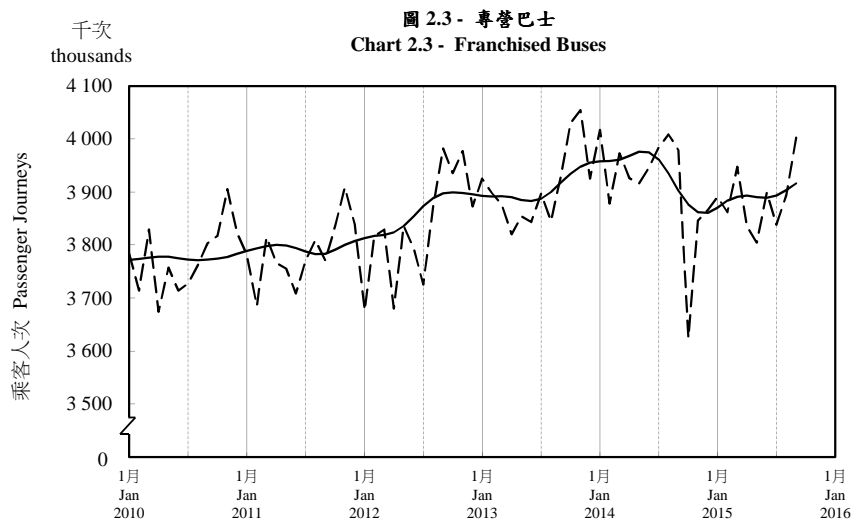

## 按月劃分的平均每日乘客人次趨勢 Trend of Average Daily Passenger Journeys by Month

2015/09

註：(1) 包括港鐵線路、機場快線及輕鐵。

Note: (1) Including MTR Lines, Airport Express Line and Light Rail.

--- 平均每日 Average Daily  
—— 趨勢 Trend

趨勢：以「X-12自迴歸-求和-移動平均」方法估算  
Trend : Estimated by X-12 ARIMA Method