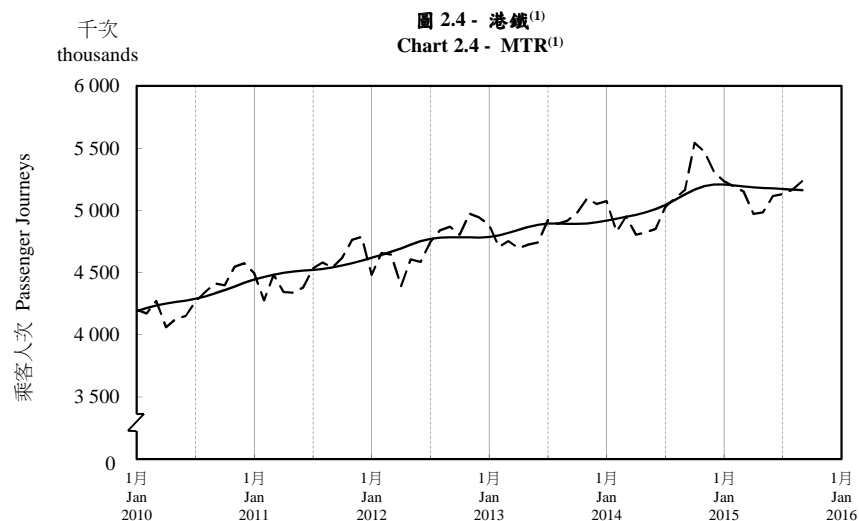

## 按月劃分的平均每日乘客人次趨勢 Trend of Average Daily Passenger Journeys by Month

2015/09

註：(1) 包括港鐵線路、機場快線及輕鐵。

Note: (1) Including MTR Lines, Airport Express Line and Light Rail.

--- 平均每日 Average Daily  
—— 趨勢 Trend

趨勢：以「X-12自迴歸-求和-移動平均」方法估算  
Trend : Estimated by X-12 ARIMA Method