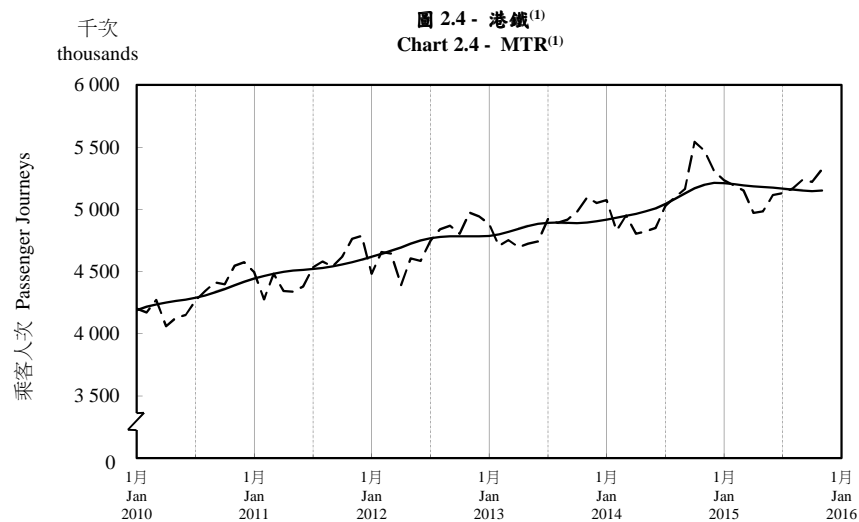

按月劃分的平均每日乘客人次趨勢 Trend of Average Daily Passenger Journeys by Month

2015/11

註：(1) 包括港鐵線路、機場快線及輕鐵。
Note: (1) Including MTR Lines, Airport Express Line and Light Rail.

--- 平均每日 Average Daily
—— 趨勢 Trend

趨勢：以「X-12自迴歸-求和-移動平均」方法估算
Trend : Estimated by X-12 ARIMA Method