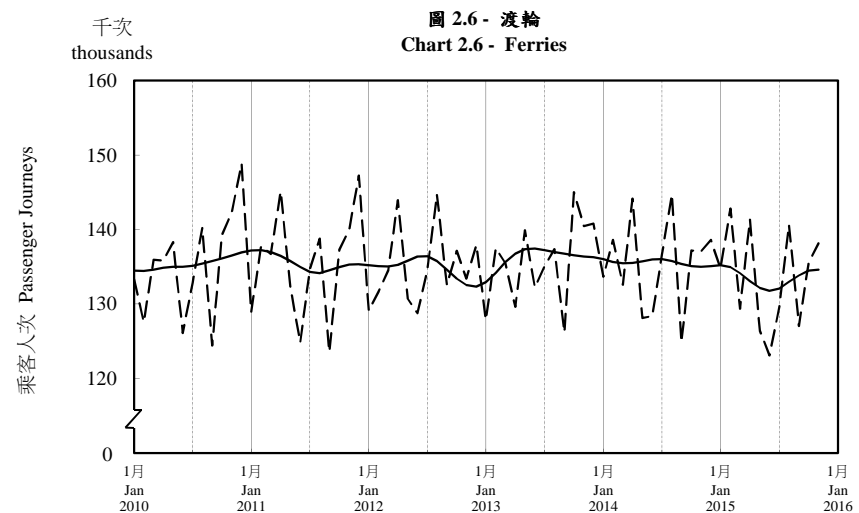

按月劃分的平均每日乘客人次趨勢 Trend of Average Daily Passenger Journeys by Month

2015/11

註：(1) 包括港鐵線路、機場快線及輕鐵。
Note: (1) Including MTR Lines, Airport Express Line and Light Rail.

--- 平均每日 Average Daily
—— 趨勢 Trend

趨勢：以「X-12自迴歸-求和-移動平均」方法估算
Trend : Estimated by X-12 ARIMA Method