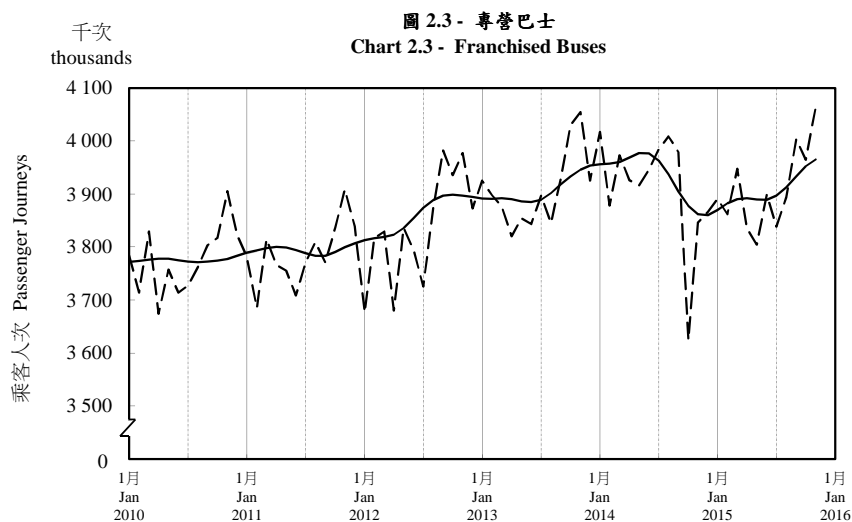

按月劃分的平均每日乘客人次趨勢 Trend of Average Daily Passenger Journeys by Month

2015/11

註：(1) 包括港鐵線路、機場快線及輕鐵。
Note: (1) Including MTR Lines, Airport Express Line and Light Rail.

--- 平均每日 Average Daily
—— 趨勢 Trend

趨勢：以「X-12自迴歸-求和-移動平均」方法估算
Trend : Estimated by X-12 ARIMA Method