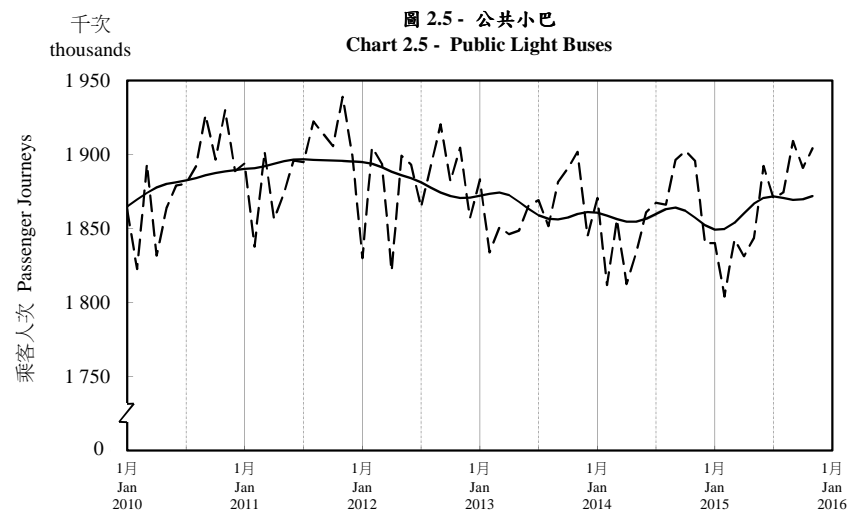

按月劃分的平均每日乘客人次趨勢 Trend of Average Daily Passenger Journeys by Month

2015/11

註：(1) 包括港鐵線路、機場快線及輕鐵。
Note: (1) Including MTR Lines, Airport Express Line and Light Rail.

--- 平均每日 Average Daily
—— 趨勢 Trend

趨勢：以「X-12自迴歸-求和-移動平均」方法估算
Trend : Estimated by X-12 ARIMA Method