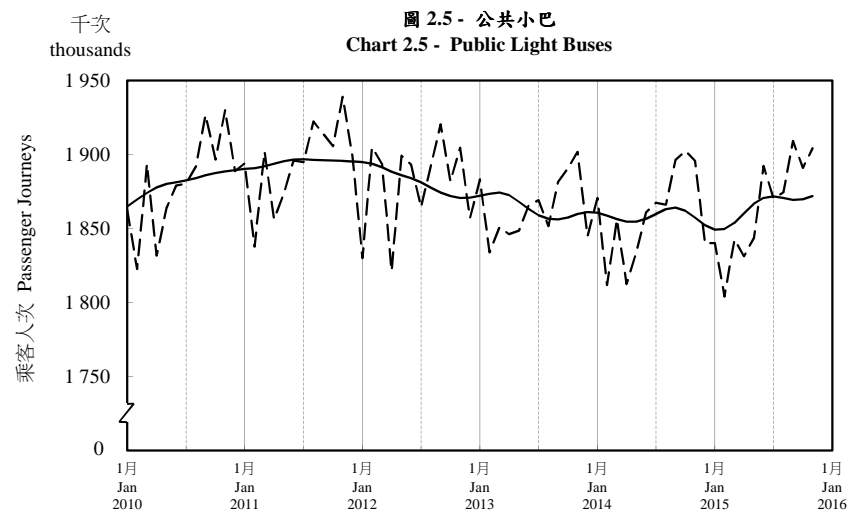

按月劃分的平均每日乘客人次趨勢 Trend of Average Daily Passenger Journeys by Month

2015/11

註：(1) 包括港鐵線路、機場快線及輕鐵。
Note: (1) Including MTR Lines, Airport Express Line and Light Rail.

--- 平均每日 Average Daily
—— 趨勢 Trend

趨勢：以「X-12自迴歸-求和-移動平均」方法估算
Trend : Estimated by X-12 ARIMA Method