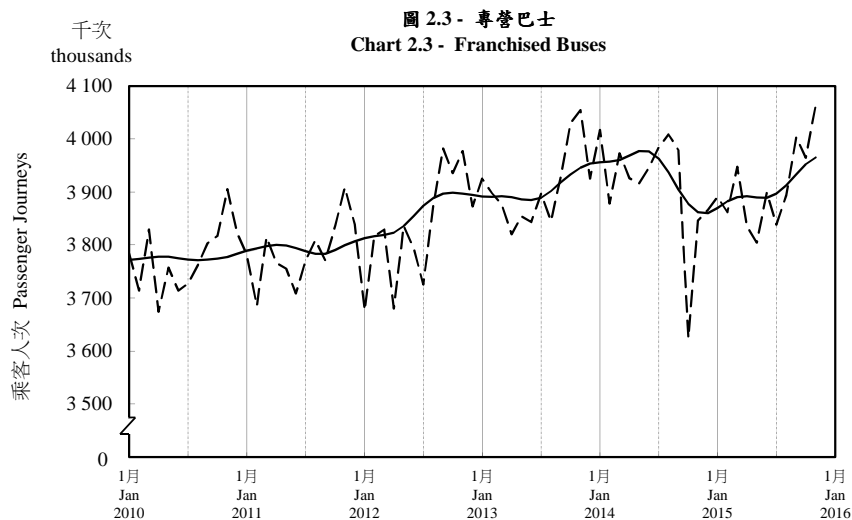

按月劃分的平均每日乘客人次趨勢 Trend of Average Daily Passenger Journeys by Month

2015/11

註：(1) 包括港鐵線路、機場快線及輕鐵。
Note: (1) Including MTR Lines, Airport Express Line and Light Rail.

--- 平均每日 Average Daily
—— 趨勢 Trend

趨勢：以「X-12自迴歸-求和-移動平均」方法估算
Trend : Estimated by X-12 ARIMA Method