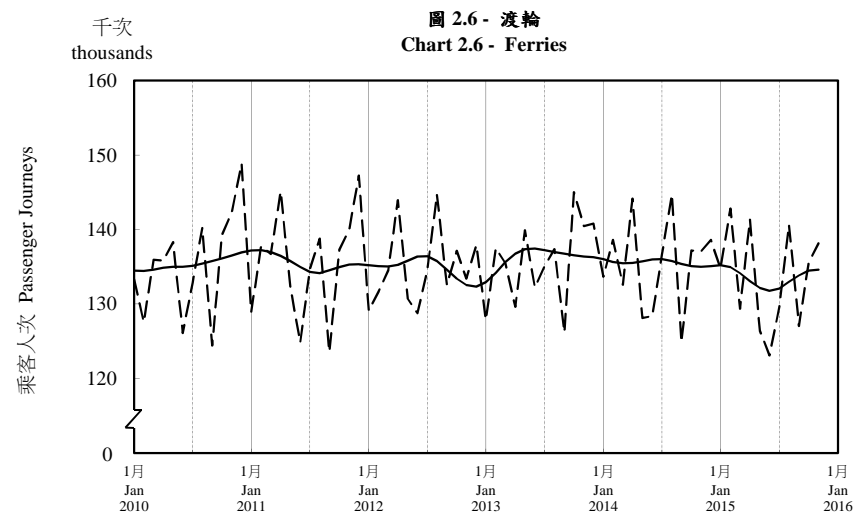

按月劃分的平均每日乘客人次趨勢 Trend of Average Daily Passenger Journeys by Month

2015/11

註：(1) 包括港鐵線路、機場快線及輕鐵。
Note: (1) Including MTR Lines, Airport Express Line and Light Rail.

--- 平均每日 Average Daily
—— 趨勢 Trend

趨勢：以「X-12自迴歸-求和-移動平均」方法估算
Trend : Estimated by X-12 ARIMA Method