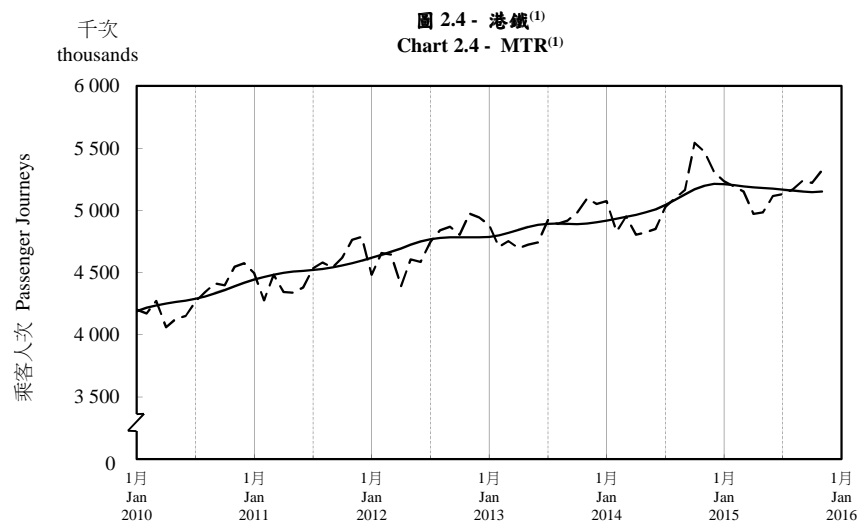

按月劃分的平均每日乘客人次趨勢 Trend of Average Daily Passenger Journeys by Month

2015/11

註：(1) 包括港鐵線路、機場快線及輕鐵。
Note: (1) Including MTR Lines, Airport Express Line and Light Rail.

--- 平均每日 Average Daily
—— 趨勢 Trend

趨勢：以「X-12自迴歸-求和-移動平均」方法估算
Trend : Estimated by X-12 ARIMA Method