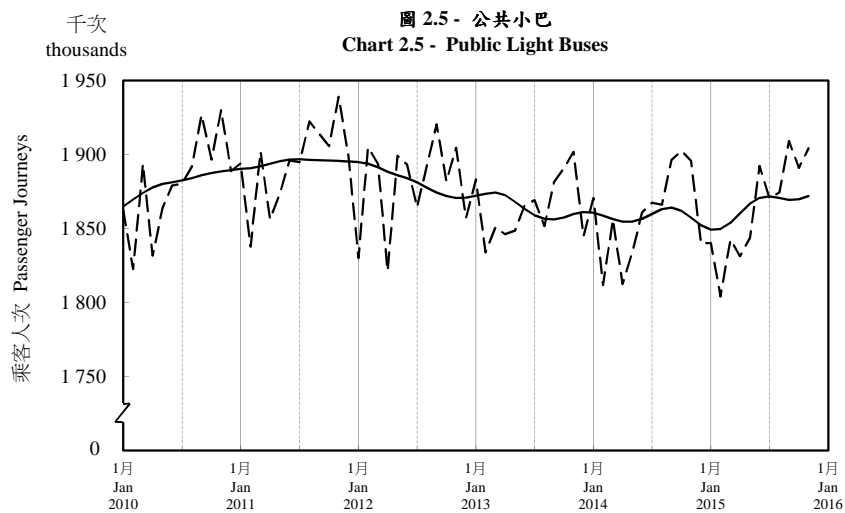

按月劃分的平均每日乘客人次趨勢 Trend of Average Daily Passenger Journeys by Month

2015/11

註：(1) 包括港鐵線路、機場快線及輕鐵。
Note: (1) Including MTR Lines, Airport Express Line and Light Rail.

--- 平均每日 Average Daily
—— 趨勢 Trend

趨勢：以「X-12自迴歸-求和-移動平均」方法估算
Trend : Estimated by X-12 ARIMA Method