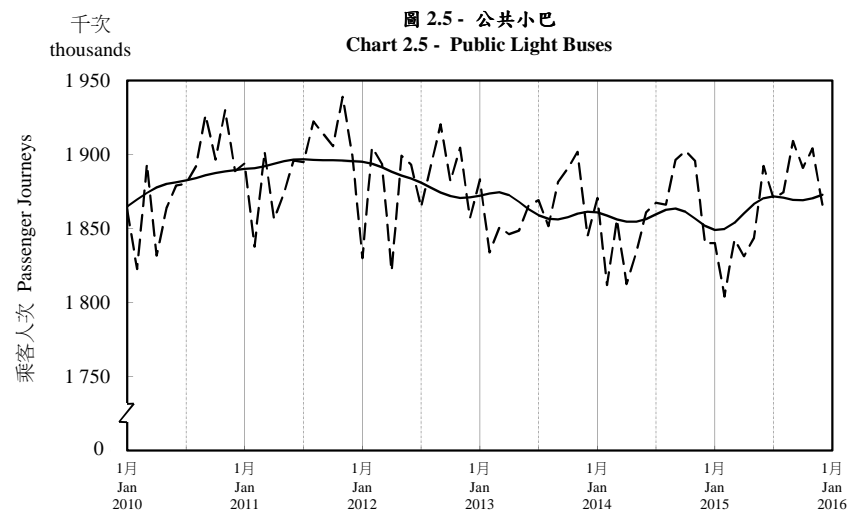

按月劃分的平均每日乘客人次趨勢 Trend of Average Daily Passenger Journeys by Month

2015/12

註：(1) 包括港鐵線路、機場快線及輕鐵。
Note: (1) Including MTR Lines, Airport Express Line and Light Rail.

--- 平均每日 Average Daily
—— 趨勢 Trend

趨勢：以「X-12自迴歸-求和-移動平均」方法估算
Trend: Estimated by X-12 ARIMA Method