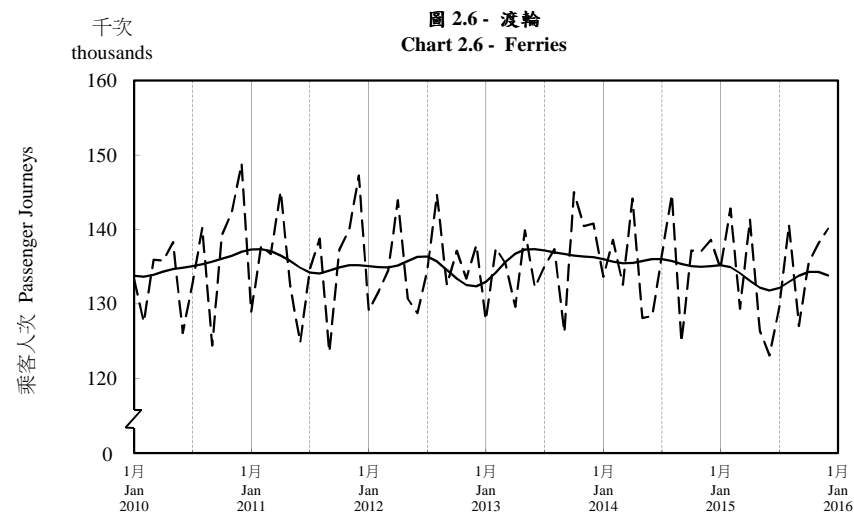

按月劃分的平均每日乘客人次趨勢 Trend of Average Daily Passenger Journeys by Month

2015/12

註：(1) 包括港鐵線路、機場快線及輕鐵。
Note: (1) Including MTR Lines, Airport Express Line and Light Rail.

--- 平均每日 Average Daily
—— 趨勢 Trend

趨勢：以「X-12自迴歸-求和-移動平均」方法估算
Trend: Estimated by X-12 ARIMA Method