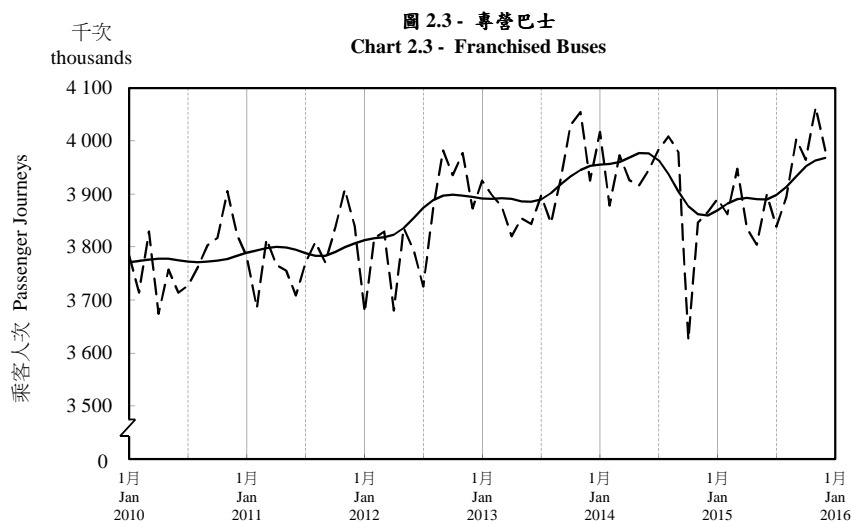

按月劃分的平均每日乘客人次趨勢 Trend of Average Daily Passenger Journeys by Month

2015/12

註：(1) 包括港鐵線路、機場快線及輕鐵。
Note: (1) Including MTR Lines, Airport Express Line and Light Rail.

--- 平均每日 Average Daily
—— 趨勢 Trend

趨勢：以「X-12自迴歸-求和-移動平均」方法估算
Trend: Estimated by X-12 ARIMA Method