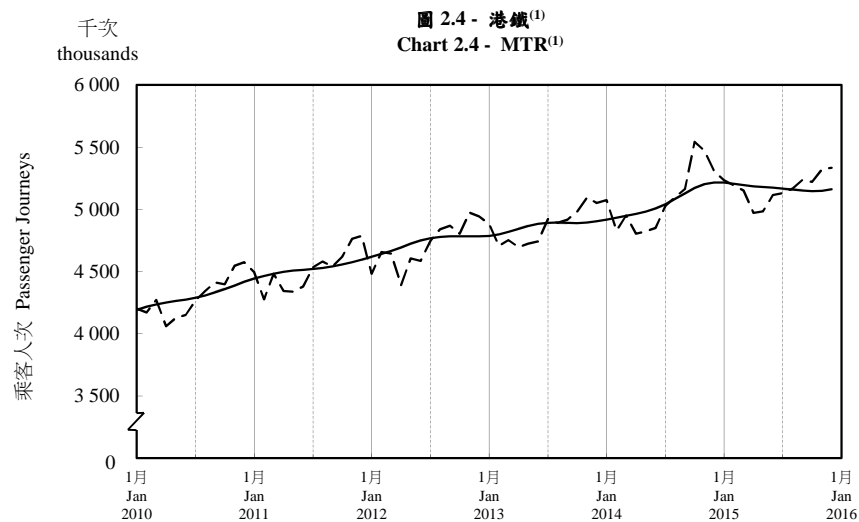

按月劃分的平均每日乘客人次趨勢 Trend of Average Daily Passenger Journeys by Month

2015/12

註：(1) 包括港鐵線路、機場快線及輕鐵。
Note: (1) Including MTR Lines, Airport Express Line and Light Rail.

--- 平均每日 Average Daily
—— 趨勢 Trend

趨勢：以「X-12自迴歸-求和-移動平均」方法估算
Trend: Estimated by X-12 ARIMA Method