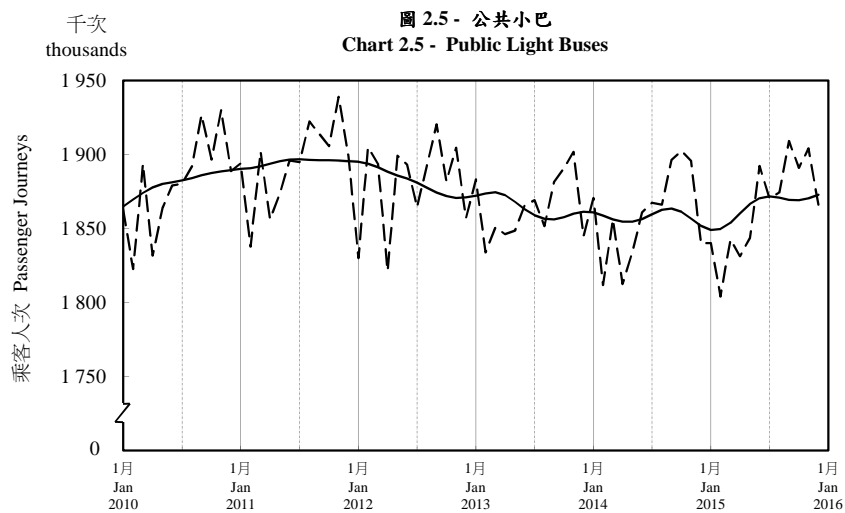

按月劃分的平均每日乘客人次趨勢 Trend of Average Daily Passenger Journeys by Month

2015/12

註：(1) 包括港鐵線路、機場快線及輕鐵。
Note: (1) Including MTR Lines, Airport Express Line and Light Rail.

--- 平均每日 Average Daily
—— 趨勢 Trend

趨勢：以「X-12自迴歸-求和-移動平均」方法估算
Trend : Estimated by X-12 ARIMA Method