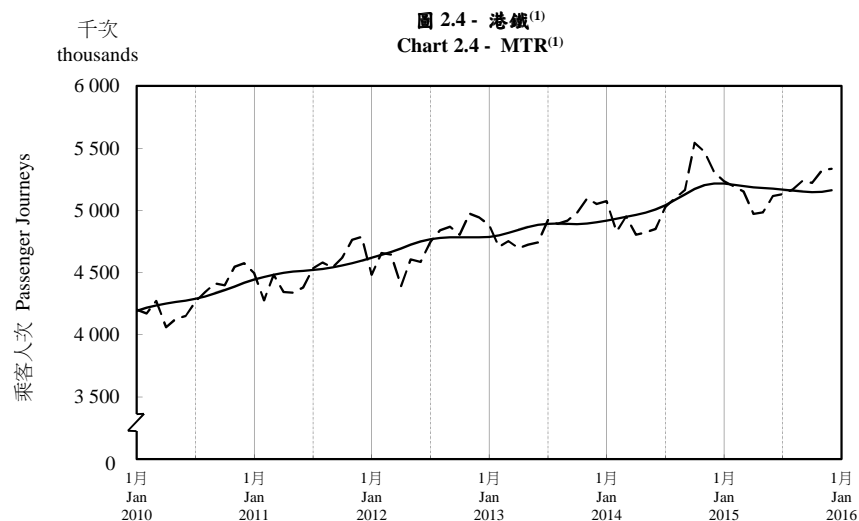

按月劃分的平均每日乘客人次趨勢 Trend of Average Daily Passenger Journeys by Month

2015/12

註：(1) 包括港鐵線路、機場快線及輕鐵。
Note: (1) Including MTR Lines, Airport Express Line and Light Rail.

--- 平均每日 Average Daily
—— 趨勢 Trend

趨勢：以「X-12自迴歸-求和-移動平均」方法估算
Trend : Estimated by X-12 ARIMA Method