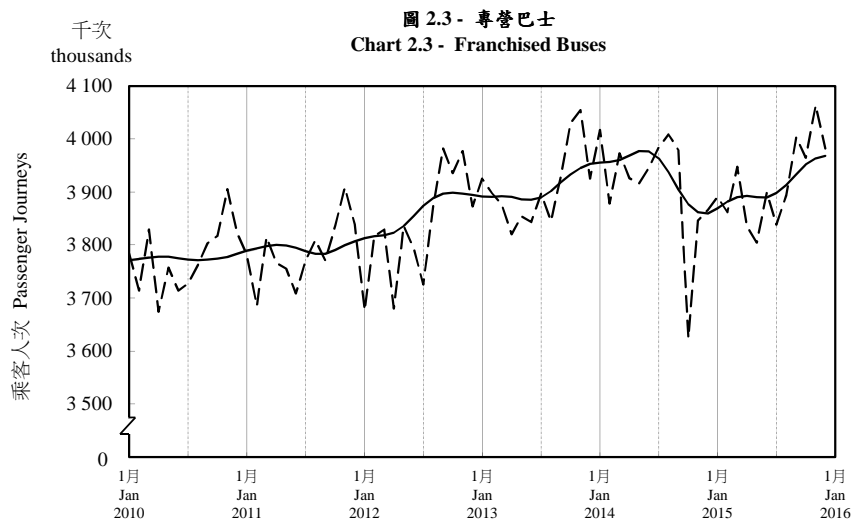

按月劃分的平均每日乘客人次趨勢 Trend of Average Daily Passenger Journeys by Month

2015/12

註：(1) 包括港鐵線路、機場快線及輕鐵。
Note: (1) Including MTR Lines, Airport Express Line and Light Rail.

--- 平均每日 Average Daily
—— 趨勢 Trend

趨勢：以「X-12自迴歸-求和-移動平均」方法估算
Trend : Estimated by X-12 ARIMA Method