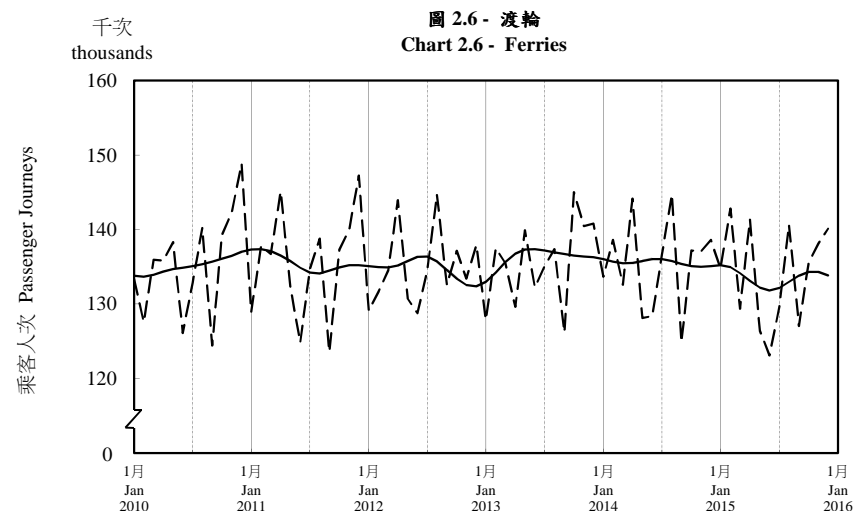

按月劃分的平均每日乘客人次趨勢 Trend of Average Daily Passenger Journeys by Month

2015/12

註：(1) 包括港鐵線路、機場快線及輕鐵。
Note: (1) Including MTR Lines, Airport Express Line and Light Rail.

--- 平均每日 Average Daily
—— 趨勢 Trend

趨勢：以「X-12自迴歸-求和-移動平均」方法估算
Trend : Estimated by X-12 ARIMA Method