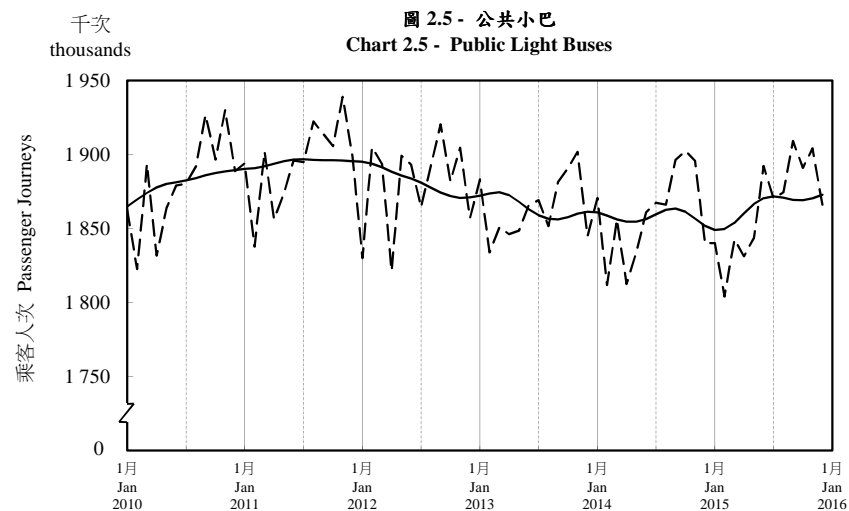

按月劃分的平均每日乘客人次趨勢 Trend of Average Daily Passenger Journeys by Month

2015/12

註：(1) 包括港鐵線路、機場快線及輕鐵。
Note: (1) Including MTR Lines, Airport Express Line and Light Rail.

--- 平均每日 Average Daily
—— 趨勢 Trend

趨勢：以「X-12自迴歸-求和-移動平均」方法估算
Trend : Estimated by X-12 ARIMA Method